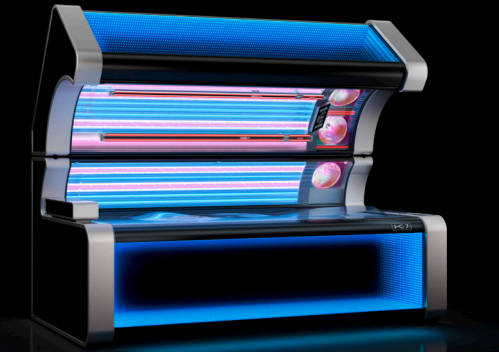

PAKET

PREIS OHNE MWST. IN EURO

Air Condition	Aqua Cool	Aroma	ComfortOptions 3.250,-	
2.420,-	2.420,-			
3D Soundbar	Web Radio	VoiceAssist	Bluetooth	Sound Paket 1.415,-
Sound Paket	SunSphere Shoulders			Sound & SunSphere Shoulders 2.495,-
10" Smart Control	Video Player			Display Paket 1.615,-
Lüfter Fußbereich				Lüfter 295,-

ab 31.445,-
PREIS OHNE MWST. IN EURO