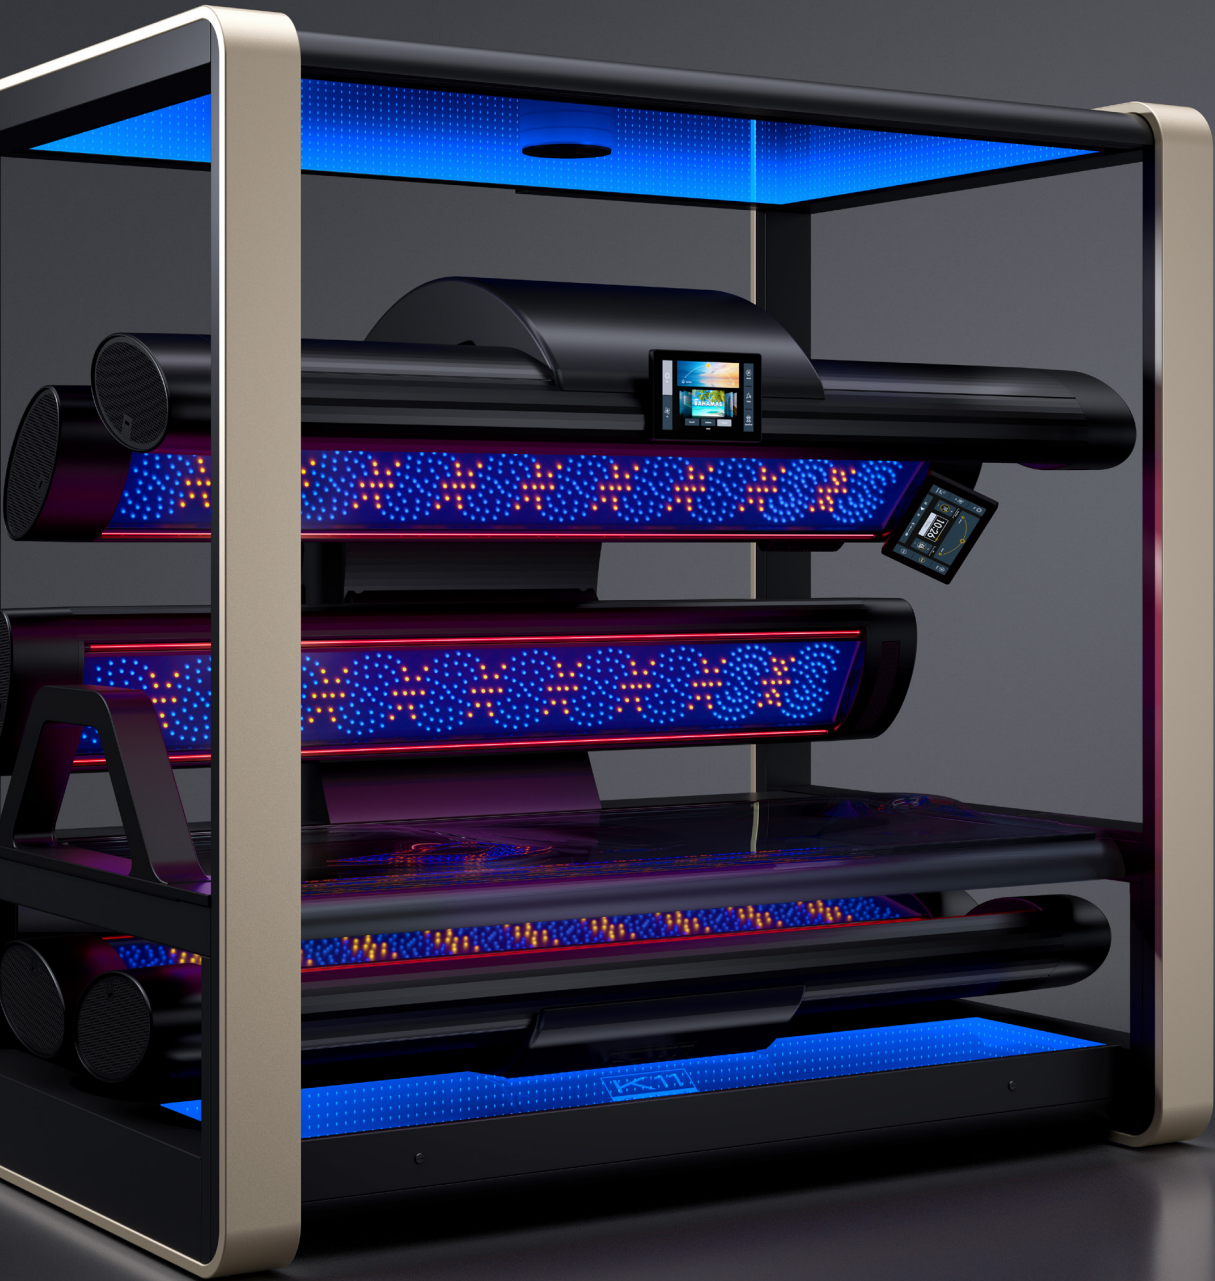

REDEFINING SUNSHINE

K11
a i r

L O F T

Sensitive Medium Intensive

EXPRESS YOUR INDIVIDUALITY!

For the first time, a solarium is using LEDs for the spectra of UVA, UVB, and red light. This opens up completely new possibilities to make your tanning experience even more individual. Choose your dream destination, shift the sun to the desired time of day, and enjoy your short getaway.

SUNRISE

EXPERIENCE THE SUNRISE ON CAPRI, ...

PEAK SUNSHINE

... ENJOY PEAK SUNSHINE FROM HAWAII, ...

SUNSET

... OR FEEL THE SUNSET IN MONACO.

UV-CONFIGURATION

SunFinity LED-Technology:

2010 x  UVA LEDs

552 x  UVB LEDs

>4800 x  Nano Beauty LEDs

MAXIMUM POWER CONSUMPTION

starting at **3,5 kW** (0,3 W/m²) up to 6,5 kW (IEC) without AC

DIMENSIONS

in mm (LENGTH x WIDTH x HEIGHT)
2.300mm x 1.510mm x 2.230mm

AQUA
COOL

optional

3D SOUND
SYSTEM

WEB
RADIO

Frozen Silver

Wonder White

Black

White