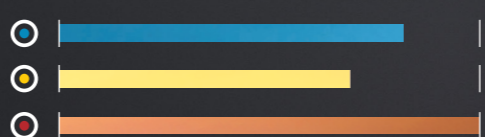

REDEFINING SUNSHINE

K11
a i r

L O F T

Sensitive Medium Intensive

EXPRESS YOUR INDIVIDUALITY!

For the first time, a solarium is using LEDs for the spectra of UVA, UVB, and red light. This opens up completely new possibilities to make your tanning experience even more individual. Choose your dream destination, shift the sun to the desired time of day, and enjoy your short getaway.

SUNRISE

EXPERIENCE THE SUNRISE ON CAPRI, ...

PEAK SUNSHINE

... ENJOY PEAK SUNSHINE FROM HAWAII, ...

SUNSET

... OR FEEL THE SUNSET IN MONACO.

UV-CONFIGURATION

SunFinity LED-Technology:

2010 x  UVA LEDs

552 x  UVB LEDs

>4800 x  Nano Beauty LEDs

MAXIMUM POWER CONSUMPTION

starting at **3,5 kW** (0,3 W/m²) up to 6,5 kW (IEC) without AC

DIMENSIONS

in mm (LENGTH x WIDTH x HEIGHT)
2.300mm x 1.510mm x 2.230mm

AQUA
COOL

optional

3D SOUND
SYSTEM

WEB
RADIO

Frozen Silver

Wonder White

Black

White