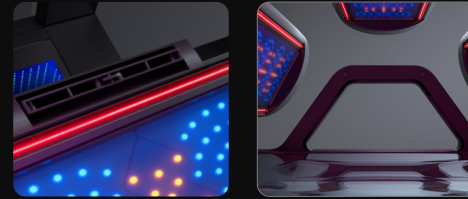

AIRBREEZE PRO FACE & BODY

optional

AIR
CONDITION 

SUN
CONTROL 

10" SMARTCONTROL
VIDEO PLAYER

STARTING AT 104.900 EUR*

SUNFINITY FACE & BODY

VOICE
ASSIST

AQUA
COOL

optional

3D SOUND
SYSTEM

WEB
RADIO

Frozen Silver

Wonder White

Black

White