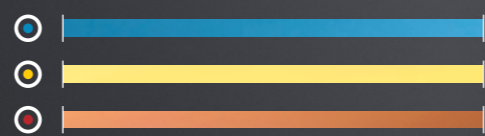

PEAK SUNSHINE

... ENJOY PEAK SUNSHINE FROM HAWAII, ...