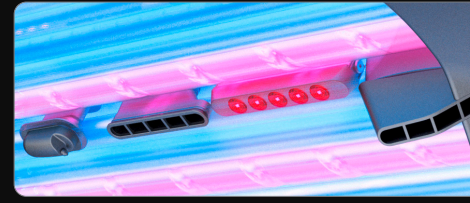

UPDATED TO
KBL 8

THE FUTURE
OF SUNSHINE

MATRIX
LIGHTSHOW

POWER CONSUMPTION

max. 12,5 kW (with AC)

DIMENSIONS

in mm (length x width x height)
2.397mm x 1.502mm x 1.998mm

BEAUTYBOOSTER
HYPERRED

10" SMARTCONTROL
VIDEO PLAYER

KBL 8

SUNSPHERE
FACIALS

SUNSPHERE SHOULDERS
SOUNDSYSTEM

7" SMARTCONTROL

AQUACOOOL

New: Level 1-3/off

KBL 8