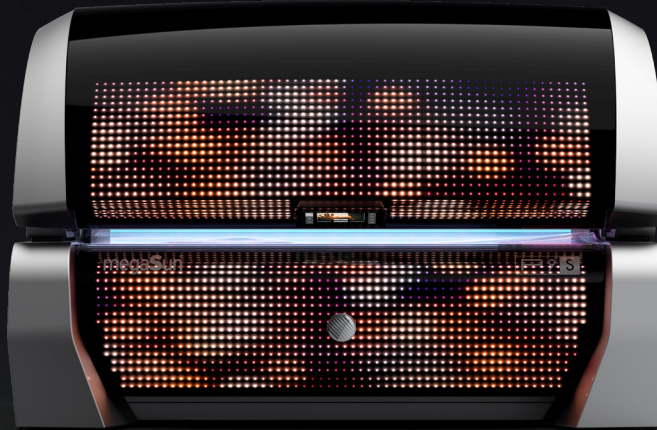

UPDATED TO
KBL 8

THE FUTURE
OF SUNSHINE

MATRIX
LIGHTSHOW

POWER CONSUMPTION

max. 12,5 kW (with AC)

DIMENSIONS

in mm (length x width x height)
2.397mm x 1.502mm x 1.998mm

BEAUTYBOOSTER
HYPERRED

10" SMARTCONTROL
VIDEO PLAYER

KBL 8

SUNSPHERE
FACIALS

SUNSPHERE SHOULDERS
SOUNDSYSTEM

7" SMARTCONTROL

AQUACOOOL

New: Level 1-3/off

KBL 8

VOICE
ASSIST

AROMA

HYBRIDSUN

EXTRASUN

VITASUN

SMARTSUN

BLUETOOTH

AIR
CONDITION

Magic Silver

Wonder White

Copper Rose

WEB
RADIO

KBL 8

WIRELESS
CHARGER

KBL 8
SOFTRONIC

KBL 8