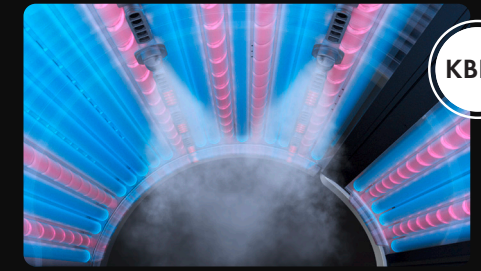

UPDATED TO
KBL 8

THE FUTURE
OF SUNSHINE

MATRIX
LIGHTSHOW

POWER CONSUMPTION

max. 12,5 kW (with AC)

DIMENSIONS

in mm (length x width x height)
2.397mm x 1.502mm x 1.998mm

BEAUTYBOOSTER
HYPERRED

10" SMARTCONTROL
VIDEO PLAYER

KBL 8

SUNSPHERE
FACIALS

SUNSPHERE SHOULDERS
SOUNDSYSTEM

7" SMARTCONTROL

AQUACOOOL

New: Level 1-3/off

KBL 8

VOICE
ASSIST

AROMA

HYBRIDSUN

EXTRASUN

VITASUN

SMARTSUN

BLUETOOTH

AIR
CONDITION