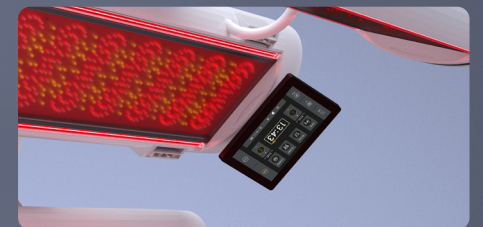

3D SOUND
SYSTEM

WEB
RADIO

polar white

WIRELESS
CHARGER

VOICE
ASSIST

BLUETOOTH

10" SMARTCONTROL
VIDEO PLAYER

10" SMARTCONTROL