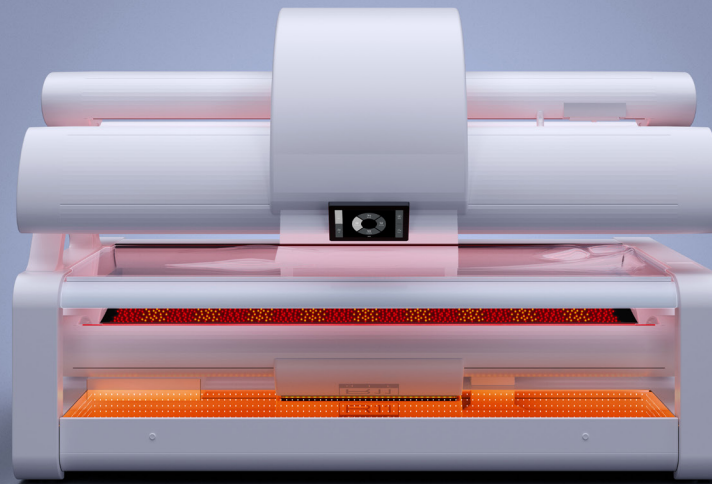

BEAUTIFUL PERFORMANCE

Redlight LEDs & Infrared LEDs

R11
a i r

LEDs
FACE & BODY

LED-CONFIGURATION

2.848 x Redlight LEDs
635/660 nm

1.188 x Infrared LEDs
850/880 nm

POWER CONSUMPTION

max. 6.95 kW

DIMENSIONS

in mm (length x width x height)

2.300mm x 1.411mm x 1.940mm (open)

2.300mm x 1.447mm x 1.580mm (closed)

STARTING AT 79.800 EUR*

INFINITY
MIRROR

AIRBREEZE PRO
FACE & BODY

3D SOUND
SYSTEM

WEB
RADIO

polar white

WIRELESS
CHARGER

VOICE
ASSIST

BLUETOOTH

10" SMARTCONTROL
VIDEO PLAYER

10" SMARTCONTROL