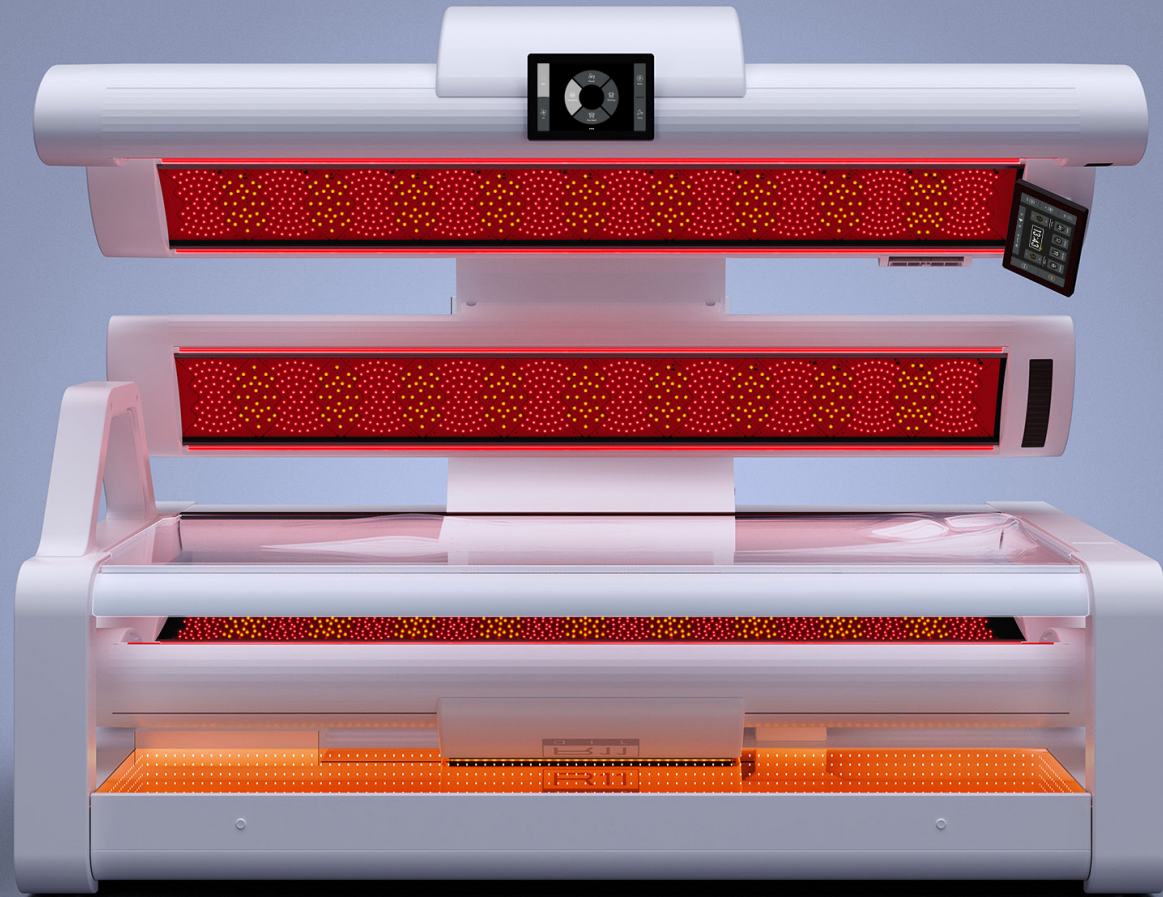

BEAUTIFUL PERFORMANCE

Redlight LEDs & Infrared LEDs

R11
a i r

LEDs
FACE & BODY

LED-CONFIGURATION

2.848 x Redlight LEDs
635/660 nm

1.188 x Infrared LEDs
850/880 nm

POWER CONSUMPTION

max. 6.95 kW

DIMENSIONS

in mm (length x width x height)

2.300mm x 1.411mm x 1.940mm (open)

2.300mm x 1.447mm x 1.580mm (closed)

STARTING AT 79.800 EUR*

INFINITY
MIRROR

AIRBREEZE PRO
FACE & BODY

3D SOUND
SYSTEM

WEB
RADIO

polar white

WIRELESS
CHARGER

VOICE
ASSIST

BLUETOOTH

10" SMARTCONTROL
VIDEO PLAYER

10" SMARTCONTROL