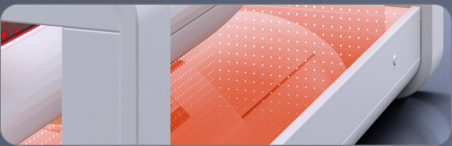

BEAUTIFUL PERFORMANCE

Redlight LEDs & Infrared LEDs

R11
a i r

LEDs
FACE & BODY

LED-CONFIGURATION

2.848 x Redlight LEDs
635/660 nm

1.188 x Infrared LEDs
850/880 nm

POWER CONSUMPTION

max. 6.95 kW

DIMENSIONS

in mm (length x width x height)

2.300mm x 1.411mm x 1.940mm (open)

2.300mm x 1.447mm x 1.580mm (closed)

STARTING AT 79.800 EUR*

INFINITY
MIRROR

AIRBREEZE PRO
FACE & BODY

3D SOUND
SYSTEM

WEB
RADIO

polar white

WIRELESS
CHARGER

VOICE
ASSIST

BLUETOOTH

10" SMARTCONTROL
VIDEO PLAYER

10" SMARTCONTROL