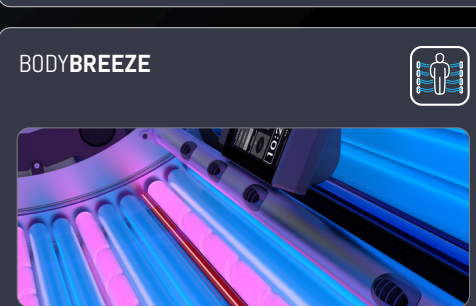

LIGHT ART ACRYLIC

BODYBREEZE