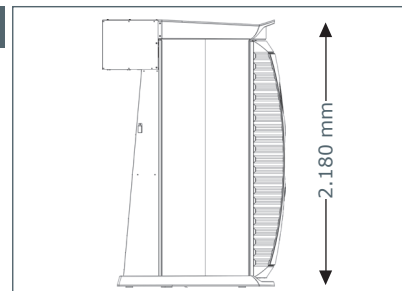

Unit Dimensions

Closed

1.400 mm x 1.498 mm x 2.180 mm
(length x width x height)

Open

1.400 mm x 1.958 mm x 2.180 mm
(length x width x height)

Optional Features

Price excl. VAT in Euro

vibraNano
3.960,-

- Exhaust air duct mit Exhaust air hose (Ø 300 mm, white, length 3 m, 2 hose clamps)
- Loudspeakers
- megaTimer

170,-
165,-
299,-