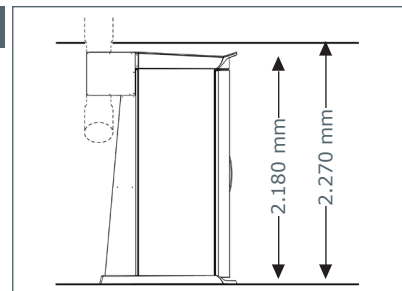

Unit Dimensions

Closed

1.400 mm x 1.405 mm x 2.180 mm
(length x width x height)

Open

1.400 mm x 1.968 mm x 2.180 mm
(length x width x height)

Optional Features Price excl. VAT in Euro

vibraNano
3.960,-

- Exhaust air duct and hose (Ø 300 mm, white, length 3 m, 2 hose clamps) 170,-
- Loudspeakers 165,-
- megaTimer 299,-

Sound System

Wellness Package

+ external access + channel option + loudspeakers
+ audio-access (incl. flex) + Bluetooth® 1.190,-

1.670,-
incl. aromatic cabin fragrance