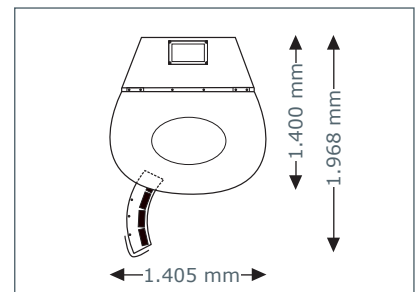

Tower hurricane

14.140,-

52 x 180 W smartSunlight lamp (190 cm)
Nominal power: 11 kW

Unit Dimensions

Closed

1.400 mm x 1.405 mm x 2.180 mm
(length x width x height)

Open

1.400 mm x 1.968 mm x 2.180 mm
(length x width x height)