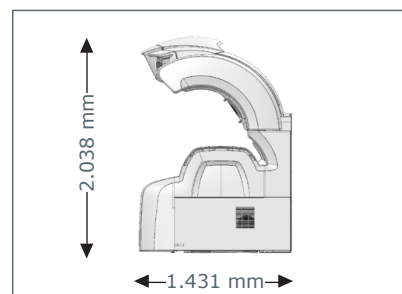

Nominal power 13 kW (with aircon)

Unit Dimensions

Closed

2.384 mm x 1.431 mm x 1.539 mm
(length x width x height)

Open

2.384 mm x 1.431 mm x 2.038 mm
(length x width x height)

Optional Features

Price excl. VAT in Euro

Unit Dimensions

Closed

2.384 mm x 1.431 mm x 1.539 mm
(length x width x height)

Open

2.384 mm x 1.431 mm x 2.038 mm
(length x width x height)

Optional Features

Price excl. VAT in Euro

colorMotion plus
390,-