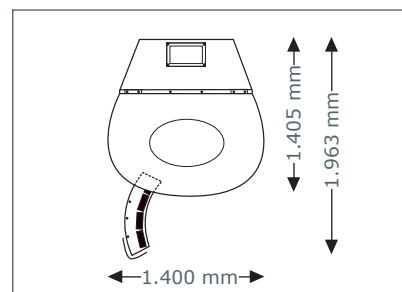

Unit Dimensions

Closed

1.400 mm x 1.405 mm x 2.180 mm
(length x width x height)

Open

1.400 mm x 1.963 mm x 2.180 mm
(length x width x height)

Optional Features

Price excl. VAT in Euro

vibraNano
3.960,-