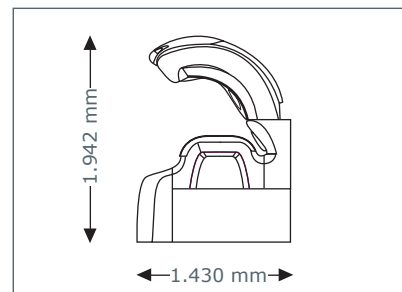

50 beautyBooster (face, décolleté)

Bench 14 x 200 W (max) pureSunlight lamp (190 cm)
6 x 160 W beautyLight lamp (190 cm)

Nominal power 13 kW (with aircon)

Unit Dimensions

Closed

2.384 mm x 1.431 mm x 1.539 mm
(length x width x height)

Unit Dimensions

Closed

2.380 mm x 1.430 mm x 1.534 mm
(length x width x height)

Open

2.380mm x 1.430 mm x 1.942 mm
(length x width x height)

Optional Features

Price excl. VAT in Euro

aroma
890,-