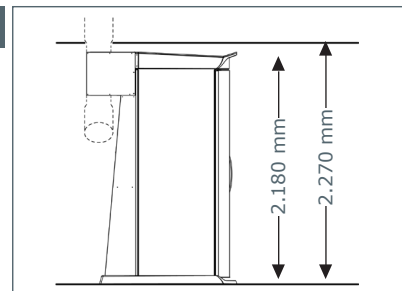

Unit Dimensions

Closed

1.400 mm x 1.405 mm x 2.180 mm
(length x width x height)

Open

1.400 mm x 1.963 mm x 2.180 mm
(length x width x height)

Optional Features

Price excl. VAT in Euro

vibraNano
3.960,-