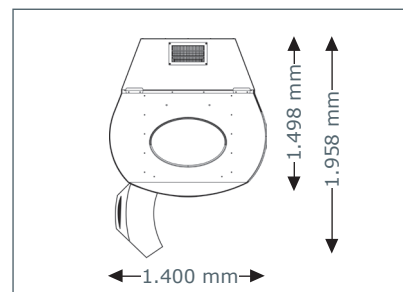

Models

Price excl. VAT in Euro

Tower sportCollarium revolutionD

13.580,-

26 x 180 W beautyLight lamp (190 cm)
26 x 180 W pureSunlight lamp (190 cm)
Nominal power: 11 kW

Unit Dimensions

Closed

1.400 mm x 1.498 mm x 2.180 mm
(length x width x height)