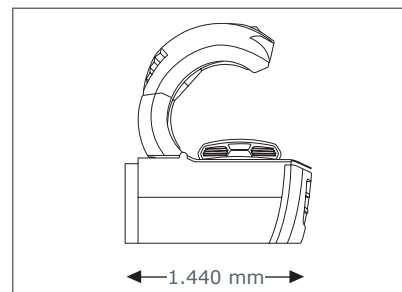

Unit Dimensions

Open

2.200 mm x 1.440 mm x 1.800 mm
 (length x width x height)

Open with Sound System

2.330 mm x 1.440 mm x 1.800 mm
 (length x width x height)

Optional Features

Price excl. VAT in Euro

aroma
890,-