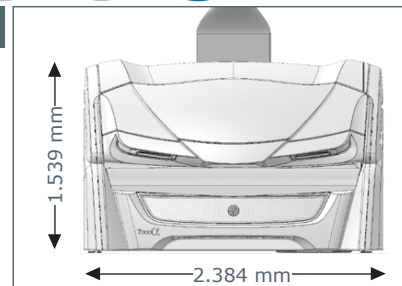

Unit Dimensions

Closed

2.384 mm x 1.431 mm x 1.539 mm
 (length x width x height)

Open

2.384 mm x 1.431 mm x 2.038 mm
 (length x width x height)

Optional Features

Price excl. VAT in Euro

- **Exhaust air duct** 390,-
- **Exhaust air hose** (Ø 300 mm, white, length 3 m, 2 hose clamps) 135,-
- **Thermostatic cabin temperature controlling** 245,-
- **megaTimer** 299,-

7800 α beautySun

Standard

Models

Price excl. VAT in Euro

7800 alpha beautySun

45.995,-

Canopy	18 x 200 W (max) pureSunlight lamp (180 cm) 8 x 160 W beautyLight lamp (180 cm) 4 x 700 W smartFacials, switch on-off 2 x 250 W shoulder tanner
	70 beautyBooster (face, décolleté, legs)
Bench	16 x 200 W (max) pureSunlight lamp (190 cm) 8 x 160 W beautyLight lamp (190 cm)
Nominal power	15 kW (with aircon)

Unit Dimensions

Closed

2.384 mm x 1.431 mm x 1.539 mm
(length x width x height)

Open

2.384 mm x 1.431 mm x 2.038 mm
(length x width x height)

Optional Features

Price excl. VAT in Euro

▪ Exhaust air duct	390,-
▪ Exhaust air hose (Ø 300 mm, white, length 3 m, 2 hose clamps)	135,-
▪ Thermostatic cabin temperature controlling	245,-
▪ megaTimer	299,-