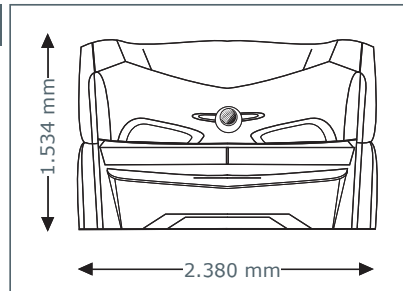

Nominal power 14 kW (with aircon)

Unit Dimensions

Closed

2.384 mm x 1.431 mm x 1.539 mm
(length x width x height)

Open

2.384 mm x 1.431 mm x 2.038 mm
(length x width x height)

Optional Features

Price excl. VAT in Euro

Unit Dimensions

Closed

2.380 mm x 1.430 mm x 1.534 mm
(length x width x height)

Open

2.380mm x 1.430 mm x 1.942 mm
(length x width x height)

Optional Features

Price excl. VAT in Euro

aroma
890,-