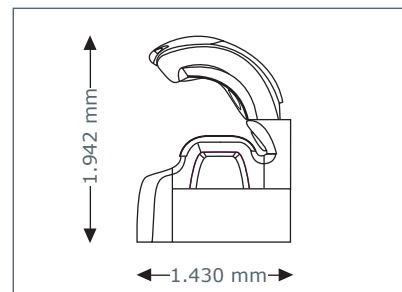

Unit Dimensions

Closed

2.380 mm x 1.430 mm x 1.534 mm
(length x width x height)

Open

2.380mm x 1.430 mm x 1.942 mm
(length x width x height)

Optional Features

Price excl. VAT in Euro

aroma
890,-