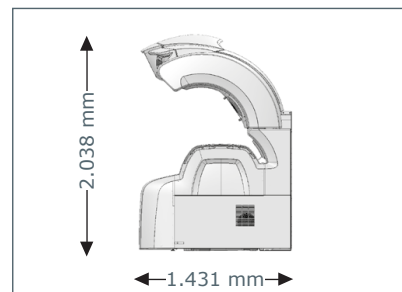

Unit Dimensions

Closed

2.380 mm x 1.430 mm x 1.713 mm
 (length x width x height)

Open

2.380 mm x 1.430 mm x 2.087 mm
 (length x width x height)

Optional Features

Price excl. VAT in Euro

- **Exhaust air duct** 390,-
- **Exhaust air hose** (Ø 300 mm, white, length 3 m, 2 hose clamps) 135,-
- **Thermostatic cabin temperature controlling** 245,-
- **megaTimer** 299,-

Unit Dimensions

Closed

2.384 mm x 1.431 mm x 1.539 mm
(length x width x height)

Open

2.384 mm x 1.431 mm x 2.038 mm
(length x width x height)

Optional Features

Price excl. VAT in Euro

- **Exhaust air duct** 390,-
- **Exhaust air hose** (Ø 300 mm, white, length 3 m, 2 hose clamps) 135,-
- **Thermostatic cabin temperature controlling** 245,-
- **megaTimer** 299,-