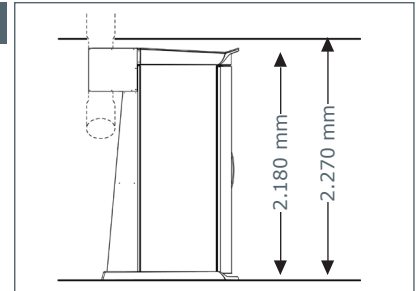

Tower hurricane

14.140,-

52 x 180 W smartSunlight lamp (190 cm)
Nominal power: 11 kW

Unit Dimensions

Closed

1.400 mm x 1.405 mm x 2.180 mm
(length x width x height)

Open

1.400 mm x 1.968 mm x 2.180 mm
(length x width x height)