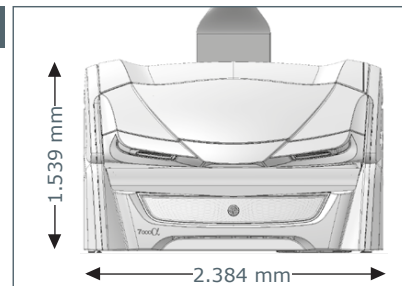

Unit Dimensions

Closed

2.384 mm x 1.431 mm x 1.539 mm
(length x width x height)

Open

2.384 mm x 1.431 mm x 2.038 mm
(length x width x height)

Optional Features

Price excl. VAT in Euro

colorMotion plus
390,-