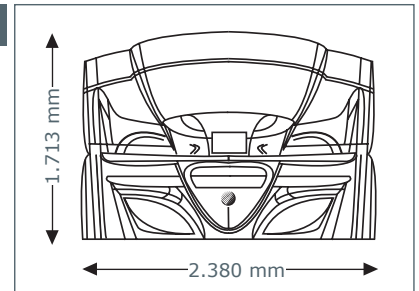

Unit Dimensions

Closed

2.380 mm x 1.430 mm x 1.713 mm
 (length x width x height)

Open

2.380 mm x 1.430 mm x 2.087 mm
 (length x width x height)

Optional Features

Price excl. VAT in Euro

- **Exhaust air duct** 390,-
- **Exhaust air hose** (Ø 300 mm, white, length 3 m, 2 hose clamps) 135,-
- **Thermostatic cabin temperature controlling** 245,-
- **megaTimer** 299,-