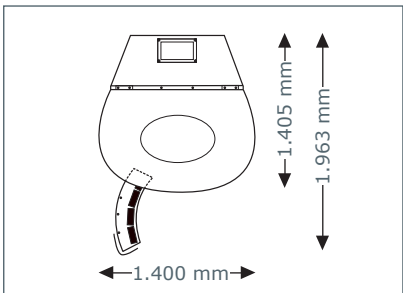

Models Price excl. VAT in Euro

Tower space 2000

12.900,-

50 x 180 W pureSunlight lamp (190 cm)
Nominal power: 10 kW

Unit Dimensions

Closed

1.400 mm x 1.405 mm x 2.180 mm
(length x width x height)

Open

1.400 mm x 1.963 mm x 2.180 mm
(length x width x height)

Optional Features Price excl. VAT in Euro

vibraNano
3.960,-

colorMotion
940,-

- Exhaust air duct and hose (Ø 300 mm, white, length 3 m, 2 hose clamps) 170,-
- Loudspeakers 165,-
- megaTimer 299,-

Sound System

Wellness Package

+ external access + channel option + loudspeakers
+ audio-access (incl. flex) + Bluetooth® 1.190,-

1.670,-
incl. aromatic cabin fragrance