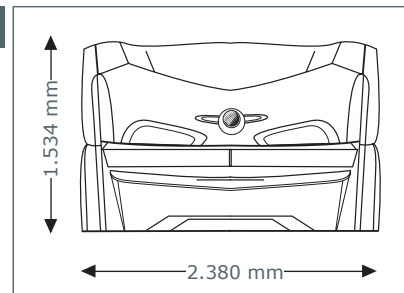

Unit Dimensions

Closed

2.380 mm x 1.430 mm x 1.534 mm
(length x width x height)

Open

2.380mm x 1.430 mm x 1.942 mm
(length x width x height)

Optional Features

Price excl. VAT in Euro

aroma
890,-