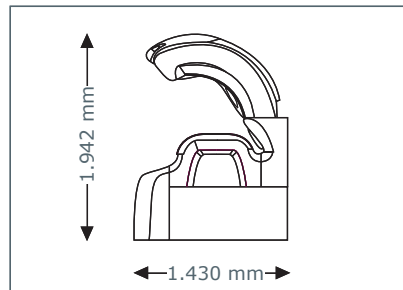

Unit Dimensions

Closed

2.380 mm x 1.430 mm x 1.534 mm
(length x width x height)

Open

2.380mm x 1.430 mm x 1.942 mm
(length x width x height)

Optional Features

Price excl. VAT in Euro

aroma
890,-