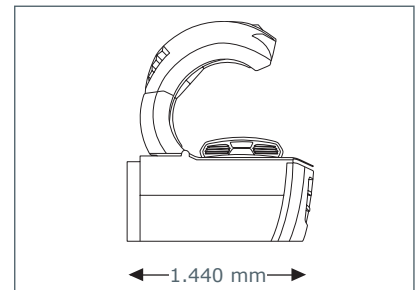

Unit Dimensions

Open

2.200 mm x 1.440 mm x 1.710 mm
(length x width x height)

Open with Sound System

2.330 mm x 1.440 mm x 1.710 mm
(length x width x height)

Optional Features

Price excl. VAT in Euro

aroma
890,-