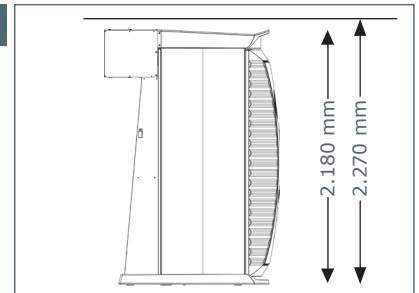

Unit Dimensions

Closed

1.400 mm x 1.498 mm x 2.180 mm
(length x width x height)

Open

1.400 mm x 1.958 mm x 2.180 mm
(length x width x height)

Optional Features

Price excl. VAT in Euro

vibraNano
3.960,-

- Exhaust air duct and hose (Ø 300 mm, white, length 3 m, 2 hose clamps) 170,-
- Loudspeakers 165,-
- megaTimer 299,-