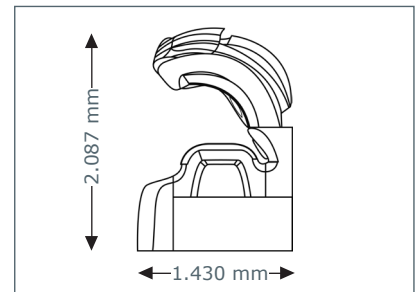

Unit Dimensions

Closed

2.380 mm x 1.430 mm x 1.713 mm
(length x width x height)

Open

2.380 mm x 1.430 mm x 2.087 mm
(length x width x height)

Optional Features

Price excl. VAT in Euro

▪ Exhaust air duct	390,-
▪ Exhaust air hose (Ø 300 mm, white, length 3 m, 2 hose clamps)	135,-
▪ Thermostatic cabin temperature controlling	245,-
▪ megaTimer	299,-

Unit Dimensions

Closed

2.380 mm x 1.430 mm x 1.713 mm
 (length x width x height)

Open

2.380 mm x 1.430 mm x 2.087 mm
 (length x width x height)

Optional Features

Price excl. VAT in Euro

- **Exhaust air duct** 390,-
- **Exhaust air hose** (Ø 300 mm, white, length 3 m, 2 hose clamps) 135,-
- **Thermostatic cabin temperature controlling** 245,-
- **megaTimer** 299,-