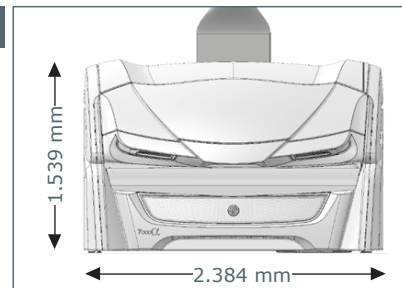

without Intelligent Control System

39.335,-

with Intelligent Control System

41.490,-

Canopy 18 x 200 W (max) pureSunlight lamp (180 cm)
8 x 160 W beautyLight lamp (180 cm)
4 x 500 W smartFacials, switch on-off

50 beautyBooster (face, décolleté)

Bench 14 x 200 W (max) pureSunlight lamp (190 cm)
6 x 160 W beautyLight lamp (190 cm)

Nominal power 13 kW (with aircon)

Unit Dimensions

Closed

2.384 mm x 1.431 mm x 1.539 mm
(length x width x height)