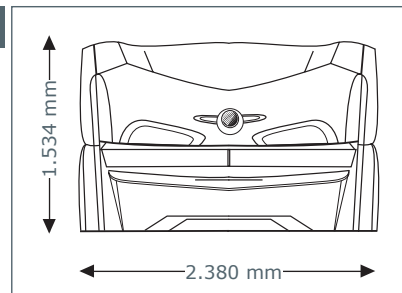

Nominal power 13 kW (with aircon)

Unit Dimensions

Closed

2.384 mm x 1.431 mm x 1.539 mm
(length x width x height)

Open

2.384 mm x 1.431 mm x 2.038 mm
(length x width x height)

Optional Features

Price excl. VAT in Euro

Nominal power 14 kW (with aircon)

Unit Dimensions

Closed

2.384 mm x 1.431 mm x 1.539 mm
(length x width x height)

Open

2.384 mm x 1.431 mm x 2.038 mm
(length x width x height)

Optional Features

Price excl. VAT in Euro

50 beautyBooster (face, décolleté)

Bench 14 x 200 W (max) pureSunlight lamp (190 cm)
6 x 160 W beautyLight lamp (190 cm)

Nominal power 13 kW (with aircon)

Unit Dimensions

Closed

2.384 mm x 1.431 mm x 1.539 mm
(length x width x height)

 electronic Power	 cpi energy
28.415,-	29.595,-

Unit Dimensions

Closed

2.380 mm x 1.430 mm x 1.534 mm
(length x width x height)

Open

2.380mm x 1.430 mm x 1.942 mm
(length x width x height)

Optional Features