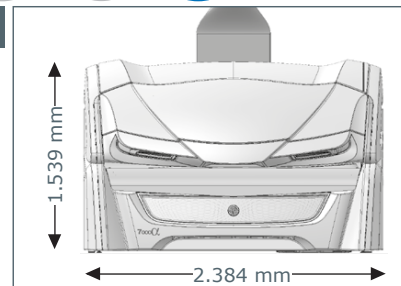

Unit Dimensions

Closed

2.384 mm x 1.431 mm x 1.539 mm
 (length x width x height)

Open

2.384 mm x 1.431 mm x 2.038 mm
 (length x width x height)

Optional Features

Price excl. VAT in Euro

- **Exhaust air duct** 390,-
- **Exhaust air hose** (Ø 300 mm, white, length 3 m, 2 hose clamps) 135,-
- **Thermostatic cabin temperature controlling** 245,-
- **megaTimer** 299,-