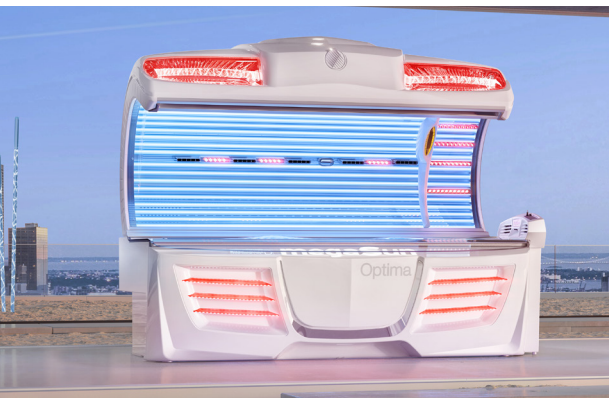

Sound System

Power Package

1.190,-

+ external access + channel option + loudspeakers
+ audio-access (incl. flex) + Bluetooth®

2.540,-

Optima^{deluxe}

Standard

Models