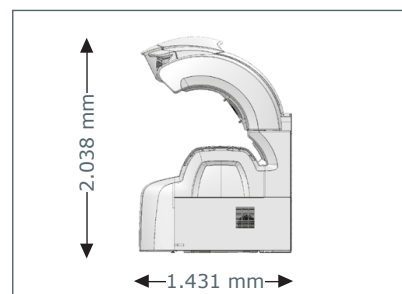

Unit Dimensions

Closed

2.384 mm x 1.431 mm x 1.539 mm
 (length x width x height)

Open

2.384 mm x 1.431 mm x 2.038 mm
 (length x width x height)

Optional Features

Price excl. VAT in Euro

- **Exhaust air duct** 390,-
- **Exhaust air hose** (Ø 300 mm, white, length 3 m, 2 hose clamps) 135,-
- **Thermostatic cabin temperature controlling** 245,-
- **megaTimer** 299,-