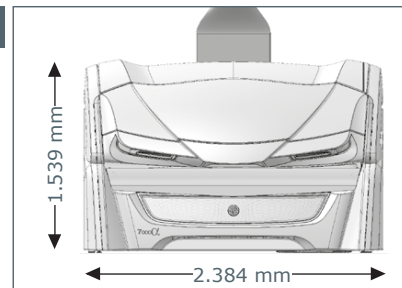

with Intelligent Control System

40.990,-

Canopy 20 x 200 W (max) pureSunlight lamp (180 cm)
6 x 80 W extraSunlight lamp (180 cm)
4 x 500 W pureFacials, switch on-off

40 beautyBooster (face, décolleté)

Bench 20 x 200 W (max) pureSunlight lamp (190 cm)

Nominal power 14 kW (with aircon)

Unit Dimensions

Closed

2.384 mm x 1.431 mm x 1.539 mm
(length x width x height)

Open

2.384 mm x 1.431 mm x 2.038 mm
(length x width x height)

Optional Features

Price excl. VAT in Euro