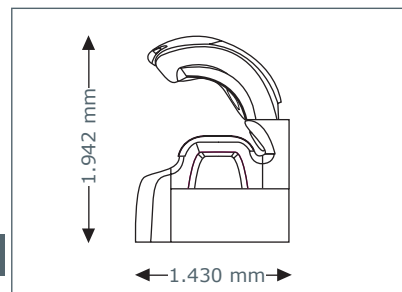

 electronic Power	 cpi energy
28.415,-	29.595,-

Unit Dimensions

Closed

2.380 mm x 1.430 mm x 1.534 mm
(length x width x height)

Open

2.380mm x 1.430 mm x 1.942 mm
(length x width x height)

Optional Features