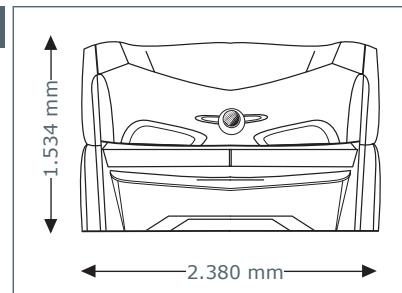

Unit Dimensions

Closed

2.380 mm x 1.430 mm x 1.534 mm
(length x width x height)

Open

2.380mm x 1.430 mm x 1.942 mm
(length x width x height)

Optional Features

Price excl. VAT in Euro

aroma
890,-