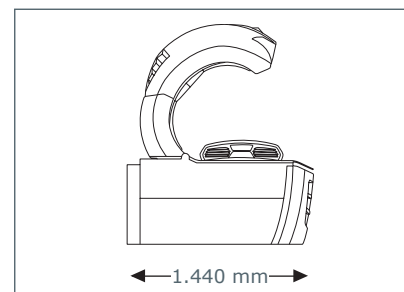

Unit Dimensions

Open

2.200 mm x 1.440 mm x 1.710 mm
(length x width x height)

Open with Sound System

2.330 mm x 1.440 mm x 1.710 mm
(length x width x height)

Optional Features

Price excl. VAT in Euro

aroma
890,-

airCon
2.050,-

beautyBooster 1.895,-
50 beautyBooster
(face, décolleté, legs)

OUR RECOMMENDATION

▪ Exhaust air duct	390,-
▪ Exhaust air hose (Ø 300 mm, white, length 3 m, 2 hose clamps)	135,-
▪ Thermostatic cabin temperature controlling	245,-
▪ megaTimer	299,-

Sound System

1.190,-

+ external access + channel option + loudspeakers

+ audio-access (incl. flex) + Bluetooth®