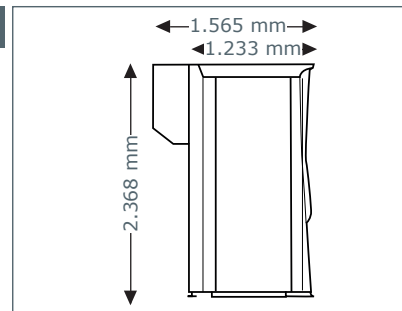

Tower pureEnergy 5.0

19.670,-

52 x 180 W pureSunlight lamp (200 cm)
Nominal power: 9 kW

Unit Dimensions without exhaust air duct

Closed

1.395 mm x 1.233 mm x 2.368 mm
(length x width x height)

Open

1.395 mm x 1.843 mm x 2.368 mm
(length x width x height)