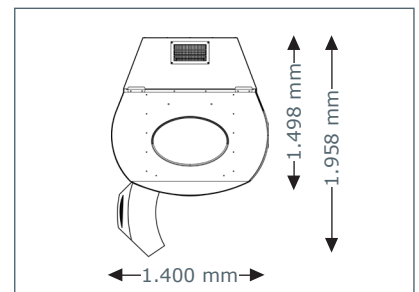

Unit Dimensions

Closed

1.400 mm x 1.498 mm x 2.180 mm
(length x width x height)

Open

1.400 mm x 1.958 mm x 2.180 mm
(length x width x height)

Optional Features

Price excl. VAT in Euro

vibraNano
3.960,-

- Exhaust air duct and hose (Ø 300 mm, white, length 3 m, 2 hose clamps) 170,-
- Loudspeakers 165,-
- megaTimer 299,-