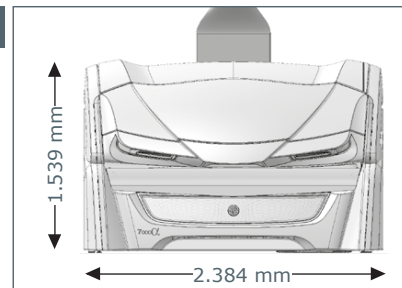

Unit Dimensions

Closed

2.384 mm x 1.431 mm x 1.539 mm
(length x width x height)

Open

2.384 mm x 1.431 mm x 2.038 mm
(length x width x height)

Optional Features

Price excl. VAT in Euro

▪ Exhaust air duct	390,-
▪ Exhaust air hose (Ø 300 mm, white, length 3 m, 2 hose clamps)	135,-
▪ Thermostatic cabin temperature controlling	245,-
▪ megaTimer	299,-

40.990,-

Canopy 18 x 200 W (max) pureSunlight lamp (180 cm)
8 x 200 W smartSunlight lamp (180 cm)
4 x 500 W pureFacials, switch on-off

40 beautyBooster (face, décolleté)

Bench 14 x 200 W (max) pureSunlight lamp (190 cm)
6 x 200 W smartSunlight lamp (190 cm)

Nominal power 13 kW (with aircon)

Unit Dimensions

Closed

2.384 mm x 1.431 mm x 1.539 mm
(length x width x height)

Open

2.384 mm x 1.431 mm x 2.038 mm
(length x width x height)

Optional Features

Price excl. VAT in Euro