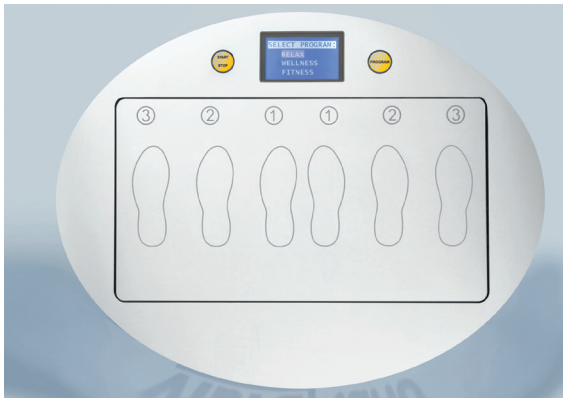

vibraNano

Available for every tower series:

Optima, pureEnergy 5.0, Thunder Hybrid, hurricane, space 3000 pure-Collagen, space 3000, space 2000, Collarium® mon amie, revolutionD

Models

Price excl. VAT in Euro

vibraNano

3.960,-

side-alternating acceleration technology