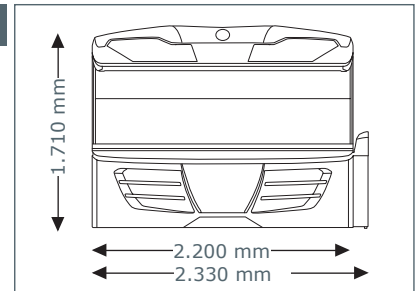

Unit Dimensions

Open

2.200 mm x 1.440 mm x 1.710 mm
(length x width x height)

Open with Sound System

2.330 mm x 1.440 mm x 1.710 mm
(length x width x height)

Optional Features

Price excl. VAT in Euro

aroma
890,-