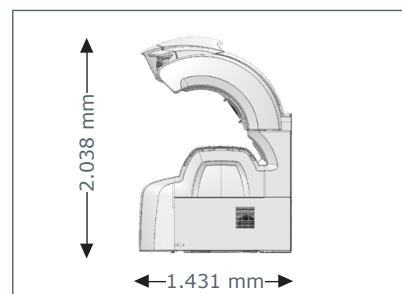

Nominal power 14 kW (with aircon)

Unit Dimensions

Closed

2.384 mm x 1.431 mm x 1.539 mm
(length x width x height)

Open

2.384 mm x 1.431 mm x 2.038 mm
(length x width x height)

Optional Features

Price excl. VAT in Euro

50 beautyBooster (face, décolleté)

Bench 14 x 200 W (max) pureSunlight lamp (190 cm)
6 x 160 W beautyLight lamp (190 cm)

Nominal power 13 kW (with aircon)

Unit Dimensions

Closed

2.384 mm x 1.431 mm x 1.539 mm
(length x width x height)