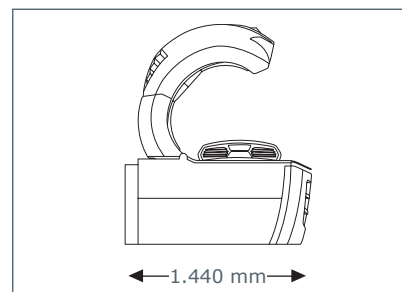

Unit Dimensions

Open

2.200 mm x 1.440 mm x 1.710 mm
(length x width x height)

Open with Sound System

2.330 mm x 1.440 mm x 1.710 mm
(length x width x height)

Optional Features

Price excl. VAT in Euro

aroma
890,-

airCon
2.050,-

beautyBooster 1.895,-
50 beautyBooster
(face, décolleté, legs)

OUR RECOMMENDATION

- Exhaust air duct 390,-
- Exhaust air hose (Ø 300 mm, white, length 3 m, 2 hose clamps) 135,-
- Thermostatic cabin temperature controlling 245,-
- megaTimer 299,-

Sound System

1.190,-

+ external access + channel option + loudspeakers

+ audio-access (incl. flex) + Bluetooth®