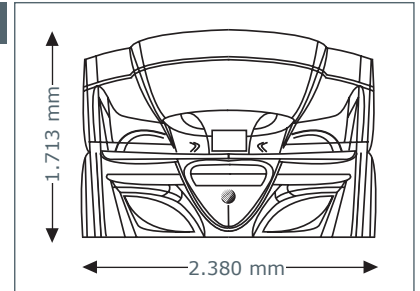

Unit Dimensions

Closed

2.380 mm x 1.430 mm x 1.713 mm
(length x width x height)

Open

2.380 mm x 1.430 mm x 2.087 mm
(length x width x height)

Optional Features

Price excl. VAT in Euro

▪ Exhaust air duct	390,-
▪ Exhaust air hose (Ø 300 mm, white, length 3 m, 2 hose clamps)	135,-
▪ Thermostatic cabin temperature controlling	245,-
▪ megaTimer	299,-

Unit Dimensions

Closed

2.380 mm x 1.430 mm x 1.713 mm
 (length x width x height)

Open

2.380 mm x 1.430 mm x 2.087 mm
 (length x width x height)

Optional Features

Price excl. VAT in Euro

- **Exhaust air duct** 390,-
- **Exhaust air hose** (Ø 300 mm, white, length 3 m, 2 hose clamps) 135,-
- **Thermostatic cabin temperature controlling** 245,-
- **megaTimer** 299,-