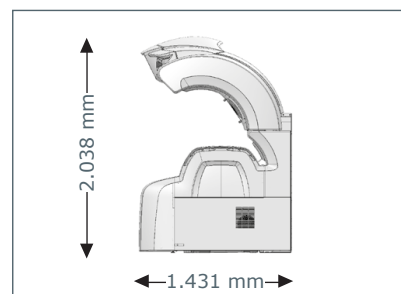

Unit Dimensions

Closed

2.384 mm x 1.431 mm x 1.539 mm
 (length x width x height)

Open

2.384 mm x 1.431 mm x 2.038 mm
 (length x width x height)

Optional Features

Price excl. VAT in Euro

- **Exhaust air duct** 390,-
- **Exhaust air hose** (Ø 300 mm, white, length 3 m, 2 hose clamps) 135,-
- **Thermostatic cabin temperature controlling** 245,-
- **megaTimer** 299,-