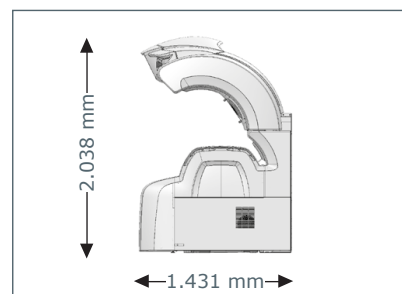

Unit Dimensions

Closed

2.384 mm x 1.431 mm x 1.539 mm
 (length x width x height)

Open

2.384 mm x 1.431 mm x 2.038 mm
 (length x width x height)

Optional Features

Price excl. VAT in Euro

- **Exhaust air duct** 390,-
- **Exhaust air hose** (Ø 300 mm, white, length 3 m, 2 hose clamps) 135,-
- **Thermostatic cabin temperature controlling** 245,-
- **megaTimer** 299,-

7800 α beautySun

Standard

Models

Price excl. VAT in Euro

7800 alpha beautySun

45.995,-

Canopy	18 x 200 W (max) pureSunlight lamp (180 cm) 8 x 160 W beautyLight lamp (180 cm) 4 x 700 W smartFacials, switch on-off 2 x 250 W shoulder tanner
	70 beautyBooster (face, décolleté, legs)
Bench	16 x 200 W (max) pureSunlight lamp (190 cm) 8 x 160 W beautyLight lamp (190 cm)
Nominal power	15 kW (with aircon)

Unit Dimensions

Closed

2.384 mm x 1.431 mm x 1.539 mm
(length x width x height)

Open

2.384 mm x 1.431 mm x 2.038 mm
(length x width x height)

Optional Features

Price excl. VAT in Euro

▪ Exhaust air duct	390,-
▪ Exhaust air hose (Ø 300 mm, white, length 3 m, 2 hose clamps)	135,-
▪ Thermostatic cabin temperature controlling	245,-
▪ megaTimer	299,-