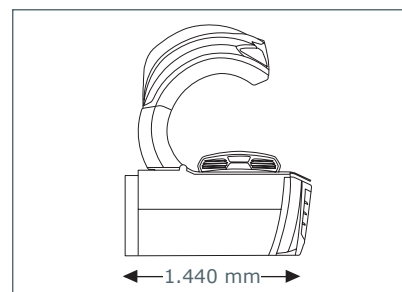

Unit Dimensions

Open

2.200 mm x 1.440 mm x 1.800 mm
(length x width x height)

Open with Sound System

2.330 mm x 1.440 mm x 1.800 mm
(length x width x height)

Optional Features

Price excl. VAT in Euro

aroma
890,-

aquaCool
1.260,-

airCon
2.050,-

- **Exhaust air duct** 390,-
- **Exhaust air hose** (Ø 300 mm, white, length 3 m, 2 hose clamps) 135,-
- **Thermostatic cabin temperature controlling** 245,-
- **megaTimer** 299,-

Sound System

Power Package

1.190,-

+ external access + channel option + loudspeakers
+ audio-access (incl. flex) + Bluetooth®

2.540,-