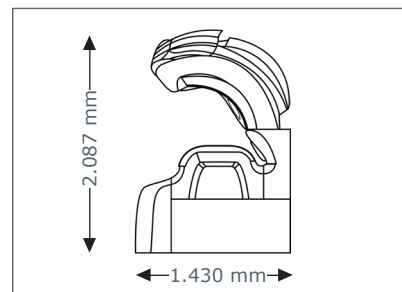

Unit Dimensions

Closed

2.380 mm x 1.430 mm x 1.713 mm
(length x width x height)

Open

2.380 mm x 1.430 mm x 2.087 mm
(length x width x height)

Optional Features

Price excl. VAT in Euro

▪ Exhaust air duct	390,-
▪ Exhaust air hose (Ø 300 mm, white, length 3 m, 2 hose clamps)	135,-
▪ Thermostatic cabin temperature controlling	245,-
▪ megaTimer	299,-