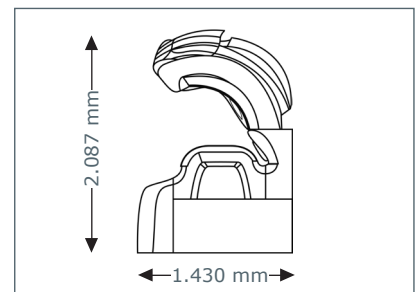

Unit Dimensions

Closed

2.380 mm x 1.430 mm x 1.713 mm
 (length x width x height)

Open

2.380 mm x 1.430 mm x 2.087 mm
 (length x width x height)

Optional Features

Price excl. VAT in Euro

- **Exhaust air duct** 390,-
- **Exhaust air hose** (Ø 300 mm, white, length 3 m, 2 hose clamps) 135,-
- **Thermostatic cabin temperature controlling** 245,-
- **megaTimer** 299,-