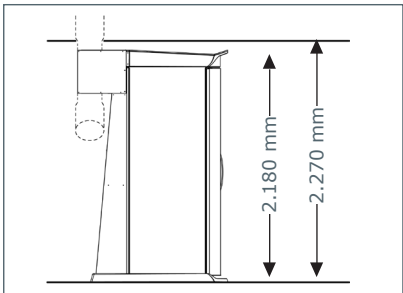

Models Price excl. VAT in Euro

Tower space 2000

12.900,-

50 x 180 W pureSunlight lamp (190 cm)
Nominal power: 10 kW

Unit Dimensions

Closed

1.400 mm x 1.405 mm x 2.180 mm
(length x width x height)

Open

1.400 mm x 1.963 mm x 2.180 mm
(length x width x height)

Optional Features Price excl. VAT in Euro

vibraNano
3.960,-

colorMotion
940,-

- Exhaust air duct and hose (Ø 300 mm, white, length 3 m, 2 hose clamps) 170,-
- Loudspeakers 165,-
- megaTimer 299,-

Sound System

Wellness Package

+ external access + channel option + loudspeakers
+ audio-access (incl. flex) + Bluetooth® 1.190,-

1.670,-
incl. aromatic cabin fragrance