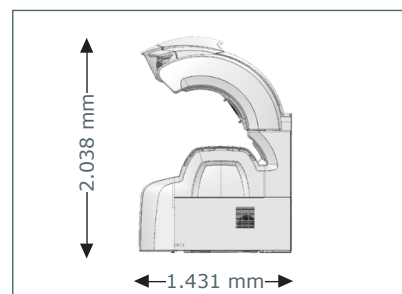

with Intelligent Control System

40.990,-

Canopy 20 x 200 W (max) pureSunlight lamp (180 cm)
6 x 80 W extraSunlight lamp (180 cm)
4 x 500 W pureFacials, switch on-off

40 beautyBooster (face, décolleté)

Bench 20 x 200 W (max) pureSunlight lamp (190 cm)

Nominal power 14 kW (with aircon)

Unit Dimensions

Closed

2.384 mm x 1.431 mm x 1.539 mm
(length x width x height)

Open

2.384 mm x 1.431 mm x 2.038 mm
(length x width x height)

Optional Features

Price excl. VAT in Euro