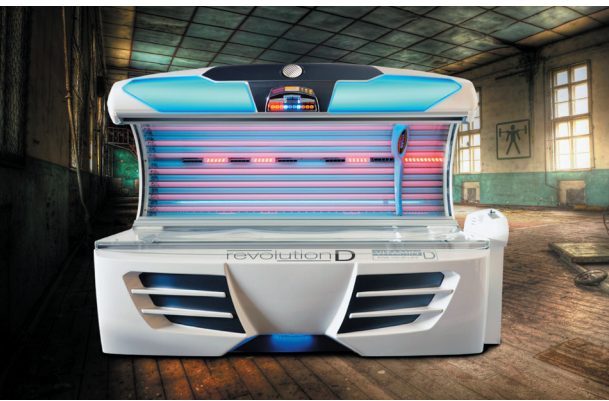

170,-
 165,-
 299,-

Sound System

1.190,-

+ external access + channel option + loudspeakers
 + audio-access (incl. flex) + Bluetooth[®]

sportCollarium revolutionD

Standard

Models

Price excl. VAT in Euro