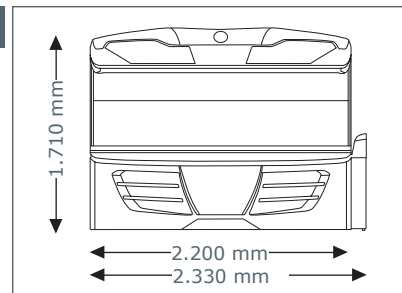

Unit Dimensions

Open

2.200 mm x 1.440 mm x 1.710 mm
(length x width x height)

Open with Sound System

2.330 mm x 1.440 mm x 1.710 mm
(length x width x height)

Optional Features

Price excl. VAT in Euro

aroma
890,-

airCon
2.050,-

beautyBooster 1.895,-
50 beautyBooster
(face, décolleté, legs)

OUR RECOMMENDATION

- Exhaust air duct 390,-
- Exhaust air hose (Ø 300 mm, white, length 3 m, 2 hose clamps) 135,-
- Thermostatic cabin temperature controlling 245,-
- megaTimer 299,-

Sound System

1.190,-

+ external access + channel option + loudspeakers

+ audio-access (incl. flex) + Bluetooth®