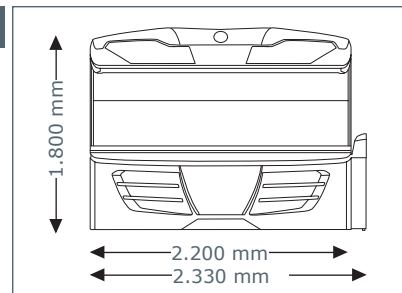

Unit Dimensions

Open

2.200 mm x 1.440 mm x 1.800 mm
(length x width x height)

Open with Sound System

2.330 mm x 1.440 mm x 1.800 mm
(length x width x height)

Optional Features

Price excl. VAT in Euro

aroma
890,-

aquaCool
1.260,-

airCon
2.050,-

easyCare 2.530,-
controlled by cpi

only with sound package
and cpi energy

beautyBooster
1.140,-
30 beautyBooster
(face)

OUR RECOMMENDATION

- Exhaust air duct 390,-
- Exhaust air hose (Ø 300 mm, white, length 3 m, 2 hose clamps) 135,-
- Thermostatic cabin temperature controlling 245,-
- megaTimer 299,-

Sound System

Power Package

1.190,-

+ external access + channel option + loudspeakers
+ audio-access (incl. flex) + Bluetooth®

2.540,-