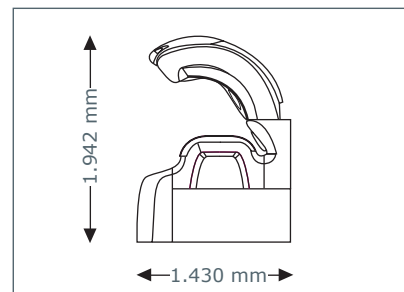

Unit Dimensions

Closed

2.380 mm x 1.430 mm x 1.534 mm
(length x width x height)

Open

2.380mm x 1.430 mm x 1.942 mm
(length x width x height)

Optional Features

Price excl. VAT in Euro

aroma
890,-