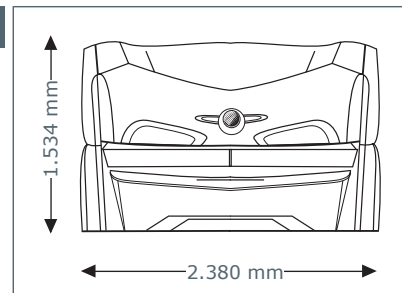

Nominal power 13 kW (with aircon)

Unit Dimensions

Closed

2.384 mm x 1.431 mm x 1.539 mm
(length x width x height)

Open

2.384 mm x 1.431 mm x 2.038 mm
(length x width x height)

Optional Features

Price excl. VAT in Euro

Nominal power 14 kW (with aircon)

Unit Dimensions

Closed

2.384 mm x 1.431 mm x 1.539 mm
(length x width x height)

Open

2.384 mm x 1.431 mm x 2.038 mm
(length x width x height)

Optional Features

Price excl. VAT in Euro

50 beautyBooster (face, décolleté)

Bench 14 x 200 W (max) pureSunlight lamp (190 cm)
6 x 160 W beautyLight lamp (190 cm)

Nominal power 13 kW (with aircon)

Unit Dimensions

Closed

2.384 mm x 1.431 mm x 1.539 mm
(length x width x height)

Unit Dimensions

Closed

2.380 mm x 1.430 mm x 1.534 mm
(length x width x height)

Open

2.380mm x 1.430 mm x 1.942 mm
(length x width x height)

Optional Features

Price excl. VAT in Euro

aroma
890,-