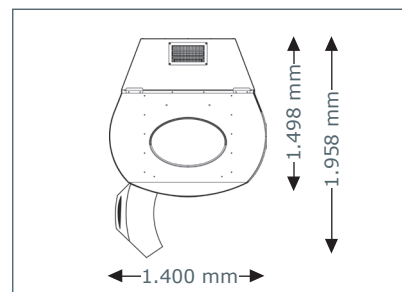

Unit Dimensions

Closed

1.400 mm x 1.498 mm x 2.180 mm
(length x width x height)

Open

1.400 mm x 1.958 mm x 2.180 mm
(length x width x height)

Optional Features

Price excl. VAT in Euro

vibraNano
3.960,-

- Exhaust air duct mit Exhaust air hose (Ø 300 mm, white, length 3 m, 2 hose clamps)
- Loudspeakers
- megaTimer

170,-
165,-
299,-