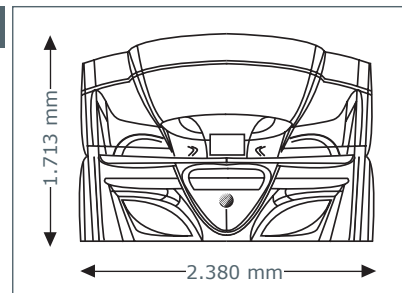

Unit Dimensions

Closed

2.380 mm x 1.430 mm x 1.713 mm
(length x width x height)

Open

2.380 mm x 1.430 mm x 2.087 mm
(length x width x height)

Optional Features

Price excl. VAT in Euro

▪ Exhaust air duct	390,-
▪ Exhaust air hose (Ø 300 mm, white, length 3 m, 2 hose clamps)	135,-
▪ Thermostatic cabin temperature controlling	245,-
▪ megaTimer	299,-