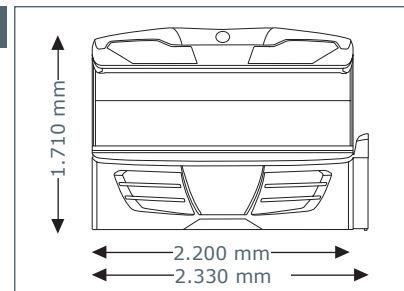

Unit Dimensions

Open

2.200 mm x 1.440 mm x 1.710 mm
(length x width x height)

Open with Sound System

2.330 mm x 1.440 mm x 1.710 mm
(length x width x height)

Optional Features

Price excl. VAT in Euro

aroma
890,-

airCon
2.050,-

beautyBooster 1.895,-
50 beautyBooster
(face, décolleté, legs)

OUR RECOMMENDATION

▪ Exhaust air duct	390,-
▪ Exhaust air hose (Ø 300 mm, white, length 3 m, 2 hose clamps)	135,-
▪ Thermostatic cabin temperature controlling	245,-
▪ megaTimer	299,-

Sound System

1.190,-

+ external access + channel option + loudspeakers

+ audio-access (incl. flex) + Bluetooth®