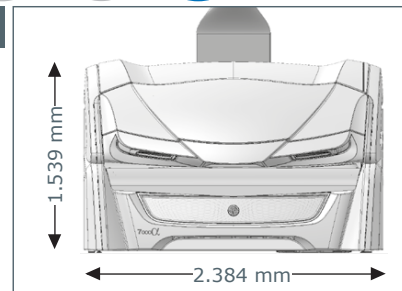

Unit Dimensions

Closed

2.384 mm x 1.431 mm x 1.539 mm
(length x width x height)

Open

2.384 mm x 1.431 mm x 2.038 mm
(length x width x height)

Optional Features

Price excl. VAT in Euro

- **Exhaust air duct** 390,-
- **Exhaust air hose** (Ø 300 mm, white, length 3 m, 2 hose clamps) 135,-
- **Thermostatic cabin temperature controlling** 245,-
- **megaTimer** 299,-