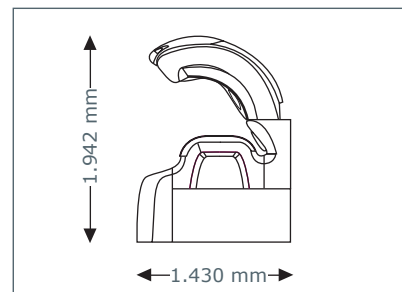

Unit Dimensions

Closed

2.380 mm x 1.430 mm x 1.534 mm
(length x width x height)

Open

2.380mm x 1.430 mm x 1.942 mm
(length x width x height)

Optional Features

Price excl. VAT in Euro

aroma 890,-	aquaCool 1.260,-	airCon 2.050,-	x-traTan 1.510,-

▪ Exhaust air duct	390,-
▪ Exhaust air hose (Ø 300 mm, white, length 3 m, 2 hose clamps)	135,-
▪ Thermostatic cabin temperature controlling	245,-
▪ megaTimer	299,-

Sound System

Power Package

+
+
+
+
1.190,-
+ external access + channel option + loudspeakers
+ audio-access (incl. flex) + Bluetooth®

+
+

2.540,-