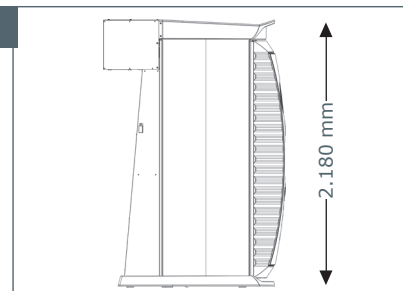

Models

Price excl. VAT in Euro

Tower sportCollarium revolutionD

13.580,-

26 x 180 W beautyLight lamp (190 cm)
26 x 180 W pureSunlight lamp (190 cm)
Nominal power: 11 kW

Unit Dimensions

Closed

1.400 mm x 1.498 mm x 2.180 mm
(length x width x height)