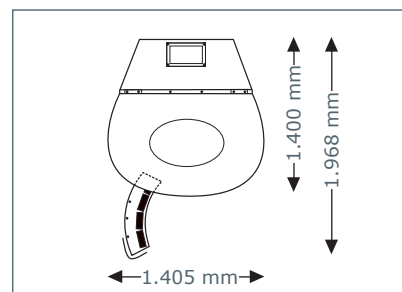

Unit Dimensions

Closed

1.400 mm x 1.405 mm x 2.180 mm
(length x width x height)

Open

1.400 mm x 1.968 mm x 2.180 mm
(length x width x height)

Optional Features Price excl. VAT in Euro

vibraNano
3.960,-

- Exhaust air duct and hose (Ø 300 mm, white, length 3 m, 2 hose clamps) 170,-
- Loudspeakers 165,-
- megaTimer 299,-

Sound System

Wellness Package

+ external access + channel option + loudspeakers
+ audio-access (incl. flex) + Bluetooth® 1.190,-

1.670,-
incl. aromatic cabin fragrance