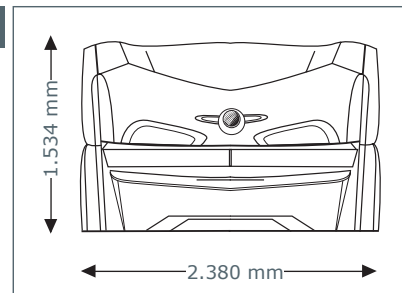

Unit Dimensions

Closed

2.380 mm x 1.430 mm x 1.534 mm
(length x width x height)

Open

2.380mm x 1.430 mm x 1.942 mm
(length x width x height)

Optional Features

Price excl. VAT in Euro

aroma 890,-	aquaCool 1.260,-	airCon 2.050,-	x-traTan 1.510,-

▪ Exhaust air duct	390,-
▪ Exhaust air hose (Ø 300 mm, white, length 3 m, 2 hose clamps)	135,-
▪ Thermostatic cabin temperature controlling	245,-
▪ megaTimer	299,-

Sound System

Power Package

+
+
+
+
1.190,-
+ external access + channel option + loudspeakers
+ audio-access (incl. flex) + Bluetooth®

+
+

2.540,-