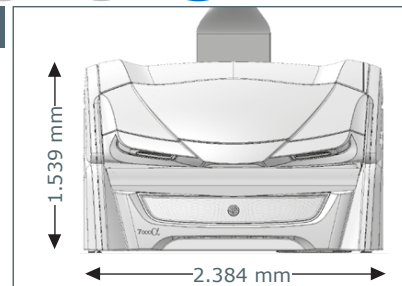

Unit Dimensions

Closed

2.384 mm x 1.431 mm x 1.539 mm
 (length x width x height)

Open

2.384 mm x 1.431 mm x 2.038 mm
 (length x width x height)

Optional Features

Price excl. VAT in Euro

- **Exhaust air duct** 390,-
- **Exhaust air hose** (Ø 300 mm, white, length 3 m, 2 hose clamps) 135,-
- **Thermostatic cabin temperature controlling** 245,-
- **megaTimer** 299,-