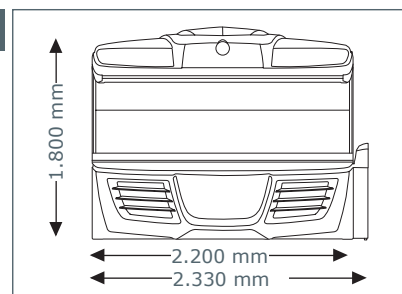

Unit Dimensions

Open

2.200 mm x 1.440 mm x 1.800 mm
(length x width x height)

Open with Sound System

2.330 mm x 1.440 mm x 1.800 mm
(length x width x height)

Optional Features

Price excl. VAT in Euro

aroma
890,-

aquaCool
1.260,-

airCon
2.050,-

- **Exhaust air duct** 390,-
- **Exhaust air hose** (Ø 300 mm, white, length 3 m, 2 hose clamps) 135,-
- **Thermostatic cabin temperature controlling** 245,-
- **megaTimer** 299,-

Sound System

Power Package

1.190,-

+ external access + channel option + loudspeakers
+ audio-access (incl. flex) + Bluetooth®

2.540,-