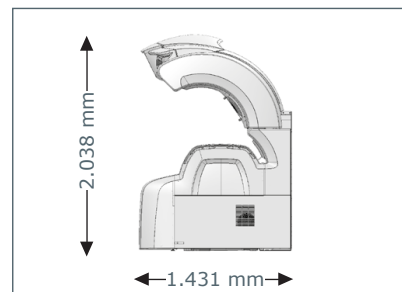

Unit Dimensions

Closed

2.384 mm x 1.431 mm x 1.539 mm
(length x width x height)

Open

2.384 mm x 1.431 mm x 2.038 mm
(length x width x height)

Optional Features

Price excl. VAT in Euro

▪ Exhaust air duct	390,-
▪ Exhaust air hose (Ø 300 mm, white, length 3 m, 2 hose clamps)	135,-
▪ Thermostatic cabin temperature controlling	245,-
▪ megaTimer	299,-

Nominal power 13 kW (with aircon)

Unit Dimensions

Closed

2.384 mm x 1.431 mm x 1.539 mm
(length x width x height)

Open

2.384 mm x 1.431 mm x 2.038 mm
(length x width x height)

Optional Features

Price excl. VAT in Euro