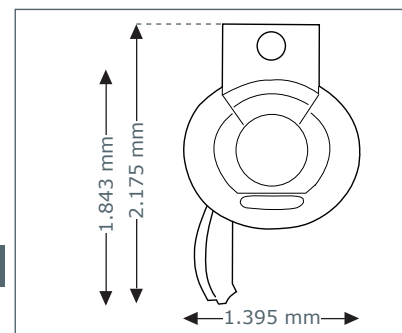

Unit Dimensions

Open

2.200 mm x 1.440 mm x 1.710 mm
(length x width x height)

Open with Sound System

2.330 mm x 1.440 mm x 1.710 mm
(length x width x height)

Optional Features

Price excl. VAT in Euro

aroma
890,-

Tower pureEnergy 5.0

19.670,-

52 x 180 W pureSunlight lamp (200 cm)
Nominal power: 9 kW

Unit Dimensions without exhaust air duct

Closed

1.395 mm x 1.233 mm x 2.368 mm
(length x width x height)

Open

1.395 mm x 1.843 mm x 2.368 mm
(length x width x height)