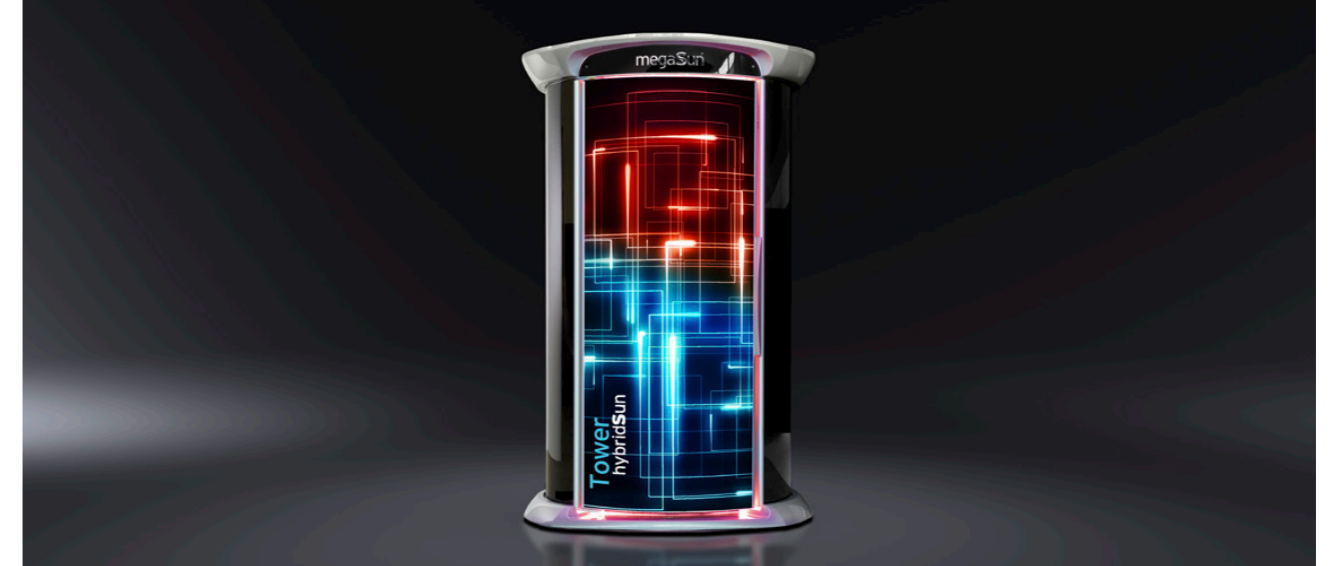

Price excl. VAT in Euro

Tower hybridSun

16.945,-

Lamps 26 x pureSunlight lamps (190 cm)
26 x smartSunlight lamps (190 cm)

max. 180 W
max. 180 W

Nominal power 11 kW

UNIT DIMENSIONS

Closed (length x width x height)
1.400 mm x 1.405 mm x 2.180 mm