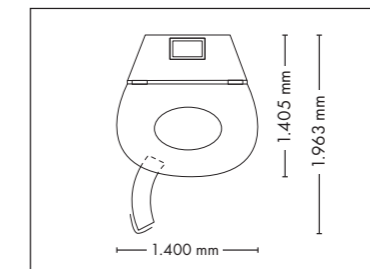

Closed (length x width x height)
1.400 mm x 1.405 mm x 2.180 mm

Open (length x width x height)
1.400 mm x 1.963 mm x 2.180 mm

COLOR

STANDARD

OPTIONAL FEATURES

5.450,- 1040,-

SOUND SYSTEM

1.310,-