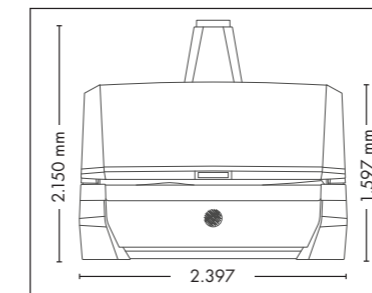

P9S beautySun

Canopy	18 x pureSunlight lamps (170 cm)	max. 200 W
	8 x beautyLight lamps (170 cm)	max. 160 W
	4 x SunSphere Facials	max. 120 W
	2 x SunSphere Shoulders	max. 20 W
Bench	40 x Beauty Booster HyperRed (décolleté, legs)	
	16 x pureSunlight lamps (190 cm)	max. 200 W
	8 x beautyLight lamps (190 cm)	max. 160 W
	Nominal power min. 11,1 kW / max. 12,5 kW (with AC)	

Colors are available for all UV-configurations

UNIT DIMENSIONS

Closed (length x width x height)
2.397 mm x 1.502 mm x 1.597 mm

Open (length x width x height)
2.397 mm x 1.502 mm x 1.998 mm

COLOR

NEW TECHNOLOGY