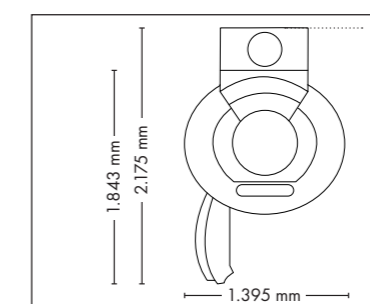

UNIT DIMENSIONS

Closed (length x width x height)
2.384 mm x 1.430 mm x 1.534 mm

Open (length x width x height)
2.384 mm x 1.430 mm x 1.942 mm

STANDARD

OPTIONAL FEATURES

2.160,- 1.390,- 980,-

POWER PACKAGE

2.990,-

UNIT DIMENSIONS

Closed (length x width x height)
2.384 mm x 1.430 mm x 1.534 mm

Open (length x width x height)
2.384 mm x 1.430 mm x 1.942 mm

STANDARD

OPTIONAL FEATURES

1.670,- 2.160,- 1.390,- 980,-

1.310,-

UNIT DIMENSIONS

Closed (length x width x height)
2.330 mm x 1.610 mm x 1.480 mm

Open (length x width x height)
2.330 mm x 1.440 mm x 1.800 mm

COLOR

STANDARD

OPTIONAL FEATURES

1.260,- **2.160,-** **1.390,-** **980,-**
30 x (face, décolleté)

Lamps 52 x pureSunlight lamps (200 cm)

max. 180 W

Nominal power 9 kW

SOLARIUM - TOWER

UNIT DIMENSIONS

Closed (length x width x height)
1.395 mm x 1.233 mm x 2.368 mm

Open (length x width x height)
1.395 mm x 1.843 mm x 2.368 mm