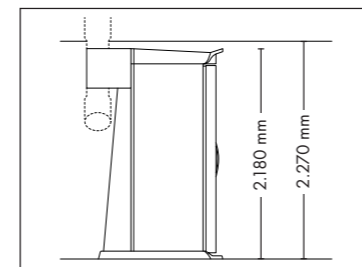

UNIT DIMENSIONS

Closed (length x width x height)
2.384 mm x 1.430 mm x 1.534 mm

Open (length x width x height)
2.384 mm x 1.430 mm x 1.942 mm

STANDARD

OPTIONAL FEATURES

2.160,- 1.390,- 980,-

POWER PACKAGE

2.990,-

UNIT DIMENSIONS

Closed (length x width x height)
2.384 mm x 1.430 mm x 1.534 mm

Open (length x width x height)
2.384 mm x 1.430 mm x 1.942 mm

STANDARD

OPTIONAL FEATURES

1.670,- 2.160,- 1.390,- 980,-

1.310,-

UNIT DIMENSIONS

Closed (length x width x height)
2.330 mm x 1.610 mm x 1.480 mm

Open (length x width x height)
2.330 mm x 1.440 mm x 1.800 mm

COLOR

STANDARD

OPTIONAL FEATURES

1.260,- **2.160,-** **1.390,-** **980,-**
30 x (face, décolleté)

Price excl. VAT in Euro

Tower hybridSun

16.945,-

Lamps 26 x pureSunlight lamps (190 cm)
26 x smartSunlight lamps (190 cm)

max. 180 W
max. 180 W

Nominal power 11 kW

UNIT DIMENSIONS

Closed (length x width x height)
1.400 mm x 1.405 mm x 2.180 mm