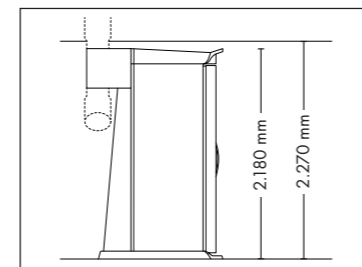

UNIT DIMENSIONS

Closed (length x width x height)
2.384 mm x 1.430 mm x 1.534 mm

Open (length x width x height)
2.384 mm x 1.430 mm x 1.942 mm

STANDARD

OPTIONAL FEATURES

1.670,- 2.160,- 1.390,- 980,-

1.310,-

UNIT DIMENSIONS

Closed (length x width x height)
2.330 mm x 1.610 mm x 1.480 mm

Open (length x width x height)
2.330 mm x 1.440 mm x 1.800 mm

COLOR

STANDARD

OPTIONAL FEATURES

1.260,- **2.160,-** **1.390,-** **980,-**
30 x (face, décolleté)

Lamps 52 x pureSunlight lamps (200 cm)

max. 180 W

Nominal power 9 kW

SOLARIUM - TOWER

UNIT DIMENSIONS

Closed (length x width x height)
1.395 mm x 1.233 mm x 2.368 mm

Open (length x width x height)
1.395 mm x 1.843 mm x 2.368 mm

max. 180 W

Nominal power 11 kW

UNIT DIMENSIONS

Closed (length x width x height)
1.400 mm x 1.405 mm x 2.180 mm

Open (length x width x height)
1.400 mm x 1.963 mm x 2.180 mm

STANDARD

OPTIONAL FEATURE

VibraNano