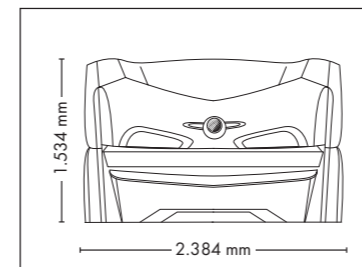

UNIT DIMENSIONS

Closed (length x width x height)
2.384 mm x 1.430 mm x 1.534 mm

Open (length x width x height)
2.384 mm x 1.430 mm x 1.942 mm

STANDARD

OPTIONAL FEATURES

2.160,- 980,-

ACCESSOIRES

Price excl. VAT in Euro