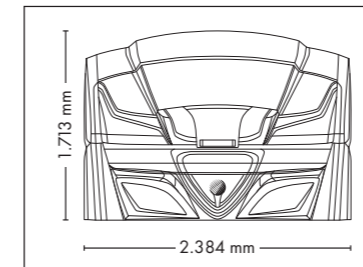

Colors are available for all UV-configurations

UNIT DIMENSIONS

Closed (length x width x height)
2.397 mm x 1.502 mm x 1.597 mm

Open (length x width x height)
2.397 mm x 1.502 mm x 1.998 mm

COLOR

NEW TECHNOLOGY

Colors are available for all UV-configurations

AIRPURIFICATION
OPTIONAL*
1499,- EURO

SOLARIUM – BEDS

UNIT DIMENSIONS

Closed (length x width x height)
2.384 mm x 1.430 mm x 1.713 mm

Open (length x width x height)
2.384 mm x 1.430 mm x 2.087 mm