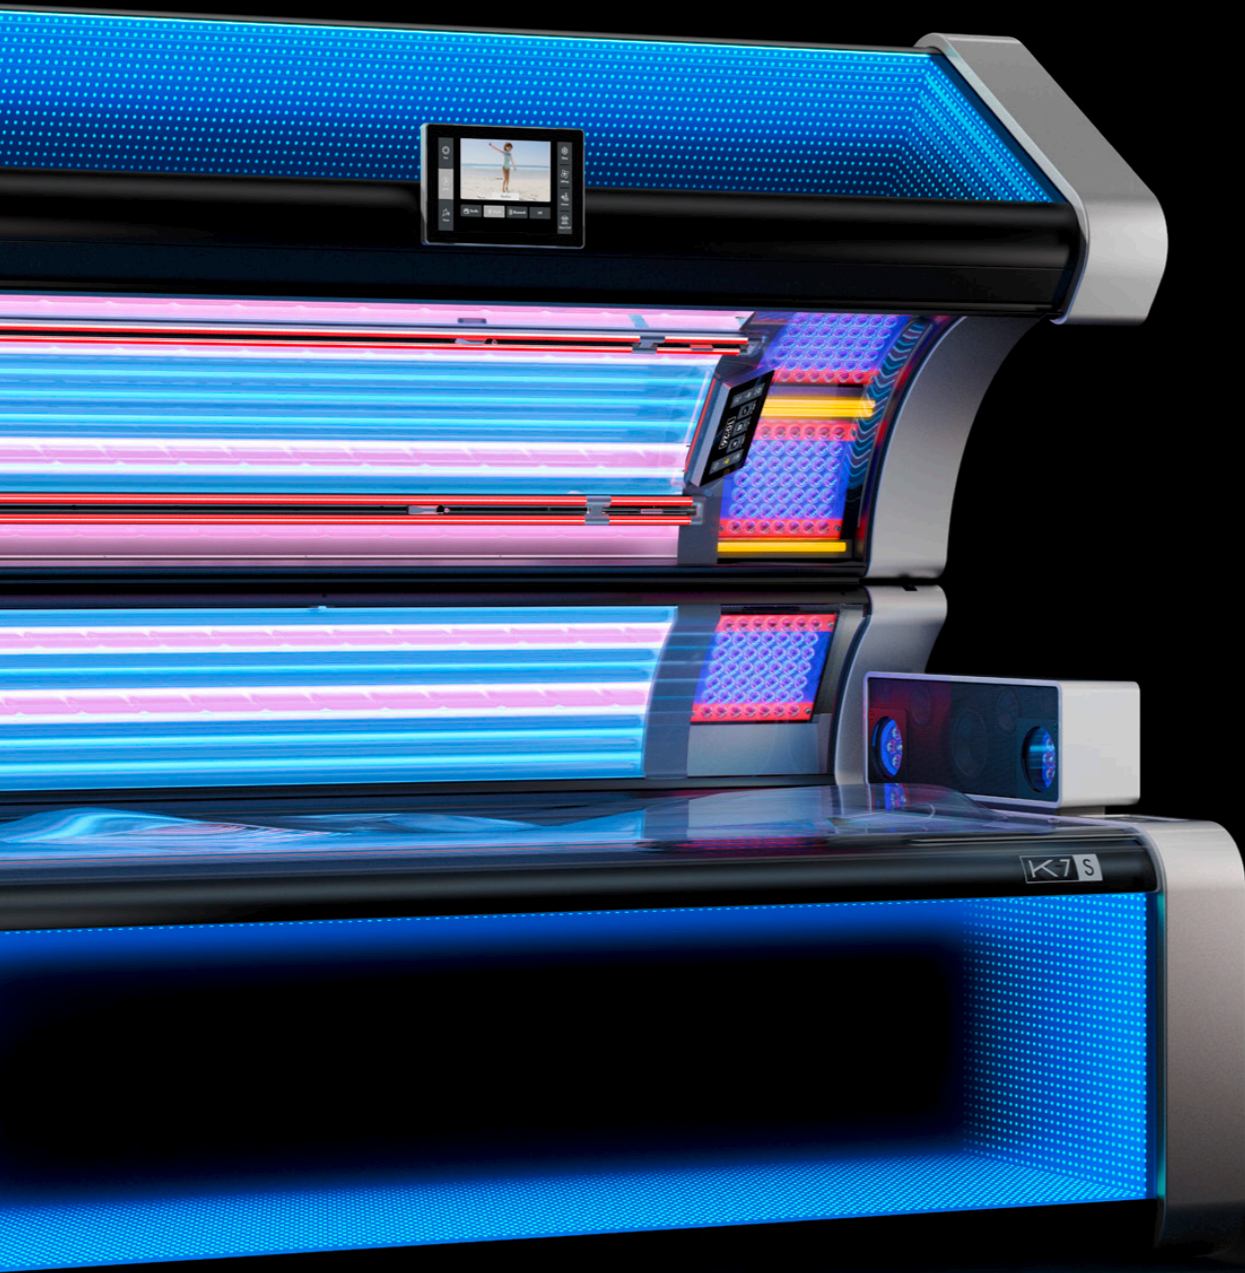

FORM FOLLOWS
SUNSHINE

K SERIES

K7

Infinity Mirror

Breathtaking design and packed with innovative technologies. The new K-Series by KBL will win you over with a mesmerising design and features like the all new BeautyBooster Pro für a soothing sensation. AirBreeze

an industry first air-condition with separated air flows for face and body. Touch displays for an ease of use and a 3D soundbar with a true surround sound. For more information visit www.megasun.de/kseries

LightArt Panel

Infinity Mirror

LED Lighting

AirBreeze Face

AirBreeze Body

7" smart Control

10" smart Control

Beauty Booster Pro

3D Soundbar

WLAN

Connectivity

www.megaSun.de

megaSun