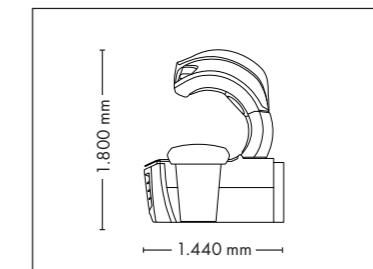

UNIT DIMENSIONS

Closed (length x width x height)
2.384 mm x 1.430 mm x 1.534 mm

Open (length x width x height)
2.384 mm x 1.430 mm x 1.942 mm

STANDARD

OPTIONAL FEATURES

2.160,- 1.390,- 980,-

POWER PACKAGE

2.990,-

UNIT DIMENSIONS

Closed (length x width x height)
2.384 mm x 1.430 mm x 1.534 mm

Open (length x width x height)
2.384 mm x 1.430 mm x 1.942 mm

STANDARD

OPTIONAL FEATURES

1.670,- 2.160,- 1.390,- 980,-

1.310,-

UNIT DIMENSIONS

Closed (length x width x height)
2.330 mm x 1.610 mm x 1.480 mm

Open (length x width x height)
2.330 mm x 1.440 mm x 1.800 mm

COLOR

STANDARD

OPTIONAL FEATURES

1.260,- **2.160,-** **1.390,-** **980,-**
30 x (face, décolleté)