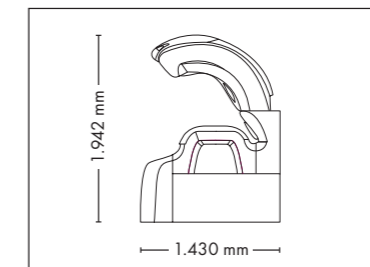

UNIT DIMENSIONS

Closed (length x width x height)
2.384 mm x 1.430 mm x 1.534 mm

Open (length x width x height)
2.384 mm x 1.430 mm x 1.942 mm

STANDARD

OPTIONAL FEATURES

2.160,- 980,-

ACCESSOIRES

Price excl. VAT in Euro