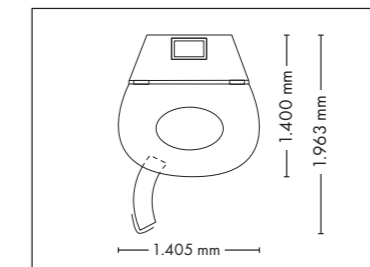

Open (length x width x height)
1.400 mm x 1.963 mm x 2.180 mm