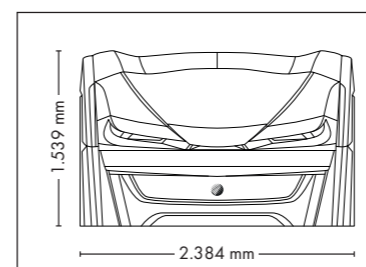

FULLY EQUIPED

UNIT DIMENSIONS

Closed (length x width x height)
2.384 mm x 1.603 mm x 1.539 mm

Open (length x width x height)
2.384 mm x 1.431 mm x 2.038 mm

STANDARD

OPTIONAL FEATURES

1.585,- 2.415,- 410,-

WELLNESS PACKAGE

UNIT DIMENSIONS

Closed (length x width x height)
2.384 mm x 1.430 mm x 1.534 mm

Open (length x width x height)
2.384 mm x 1.430 mm x 1.942 mm

STANDARD

OPTIONAL FEATURES

2.160,- 1.390,- 980,-

POWER PACKAGE

2.990,-