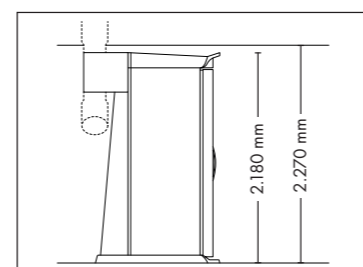

UV COMPONENTS AND PERFORMANCE

Price excl. VAT in Euro

Beauty Shaper

21.750,-

Lamps 50 x beautyLight lamps (190 cm)

max. 180 W

Nominal power 11 kW

UNIT DIMENSIONS

Closed (length x width x height)
1.400 mm x 1.405 mm x 2.180 mm

Open (length x width x height)
1.400 mm x 1.963 mm x 2.180 mm

STANDARD

WELLNESS PACKAGE

1.850,-

ACCESSOIRES

Price excl. VAT in Euro

- Exhaust air duct with Exhaust air hose (Ø 300 mm, white, length 3 m, 2 hose clamps) 190,-
- Loudspeakers 180,-
- megaTimer 325,-

VIBRANANO

UNIT DIMENSIONS (length x width x height)

Option 1 (length x width x height)
778 mm x 645 mm x 123 mm

Option 2 (length x width x height)
762 mm x 572 mm x 123 mm

MODEL	Price excl. VAT in Euro
vibraNano	5.450,-

UNIT DIMENSIONS

Closed (length x width x height)
2.384 mm x 1.430 mm x 1.534 mm

Open (length x width x height)
2.384 mm x 1.430 mm x 1.942 mm

STANDARD

OPTIONAL FEATURES

2.160,- 980,-

ACCESSOIRES

Price excl. VAT in Euro