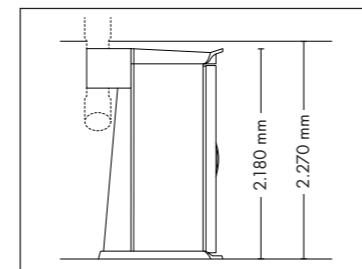

Closed (length x width x height)
1.400 mm x 1.405 mm x 2.180 mm

Open (length x width x height)
1.400 mm x 1.963 mm x 2.180 mm

COLOR

STANDARD

OPTIONAL FEATURES

5.450,- 1040,-

SOUND SYSTEM

1.310,-

UNIT DIMENSIONS

Closed (length x width x height)
2.384 mm x 1.430 mm x 1.534 mm

Open (length x width x height)
2.384 mm x 1.430 mm x 1.942 mm

STANDARD

OPTIONAL FEATURES

2.160,- 980,-

ACCESSOIRES

Price excl. VAT in Euro