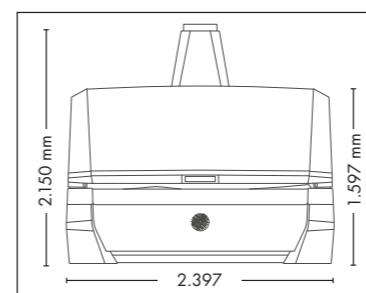

Colors are available for all UV-configurations

UNIT DIMENSIONS

Closed (length x width x height)
2.397 mm x 1.502 mm x 1.597 mm

Open (length x width x height)
2.397 mm x 1.502 mm x 1.998 mm

COLOR

NEW TECHNOLOGY

Colors are available for all UV-configurations

AIRPURIFICATION
OPTIONAL*
1499,- EURO

SOLARIUM – BEDS

UNIT DIMENSIONS

Closed (length x width x height)
2.397 mm x 1.502 mm x 1.597 mm

Open (length x width x height)
2.397 mm x 1.502 mm x 1.998 mm

UNIT DIMENSIONS

Closed (length x width x height)
2.384 mm x 1.430 mm x 1.534 mm

Open (length x width x height)
2.384 mm x 1.430 mm x 1.942 mm

STANDARD

OPTIONAL FEATURES

2.160,- 1.390,- 980,-

POWER PACKAGE

2.990,-