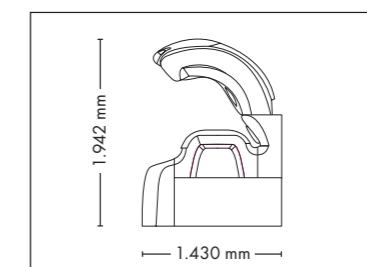

FULLY EQUIPED

UNIT DIMENSIONS

Closed (length x width x height)
2.384 mm x 1.603 mm x 1.539 mm

Open (length x width x height)
2.384 mm x 1.431 mm x 2.038 mm

STANDARD

OPTIONAL FEATURES

1.585,- 2.415,- 410,-

WELLNESS PACKAGE

UNIT DIMENSIONS

Closed (length x width x height)
2.384 mm x 1.430 mm x 1.534 mm

Open (length x width x height)
2.384 mm x 1.430 mm x 1.942 mm

STANDARD

OPTIONAL FEATURES

2.160,- 1.390,- 980,-

POWER PACKAGE

2.990,-