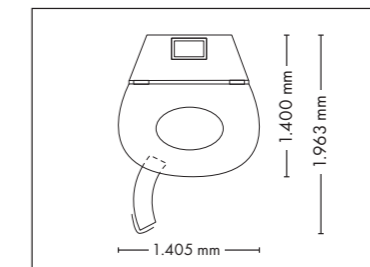

UNIT DIMENSIONS

Closed (length x width x height)
2.384 mm x 1.430 mm x 1.534 mm

Open (length x width x height)
2.384 mm x 1.430 mm x 1.942 mm

STANDARD

OPTIONAL FEATURES

2.160,- 1.390,- 980,-

POWER PACKAGE

2.990,-

UNIT DIMENSIONS

Closed (length x width x height)
2.384 mm x 1.430 mm x 1.534 mm

Open (length x width x height)
2.384 mm x 1.430 mm x 1.942 mm

STANDARD

OPTIONAL FEATURES

1.670,- 2.160,- 1.390,- 980,-

1.310,-

UNIT DIMENSIONS

Closed (length x width x height)
2.330 mm x 1.610 mm x 1.480 mm

Open (length x width x height)
2.330 mm x 1.440 mm x 1.800 mm

COLOR

STANDARD

OPTIONAL FEATURES

1.260,- **2.160,-** **1.390,-** **980,-**
30 x (face, décolleté)

max. 180 W

Nominal power 11 kW

UNIT DIMENSIONS

Closed (length x width x height)
1.400 mm x 1.405 mm x 2.180 mm

Open (length x width x height)
1.400 mm x 1.963 mm x 2.180 mm

STANDARD

OPTIONAL FEATURE

VibraNano