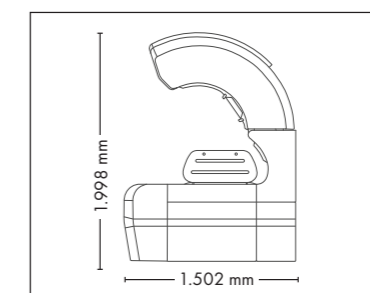

Colors are available for all UV-configurations

UNIT DIMENSIONS

Closed (length x width x height)
2.397 mm x 1.502 mm x 1.597 mm

Open (length x width x height)
2.397 mm x 1.502 mm x 1.998 mm

COLOR

NEW TECHNOLOGY

Colors are available for all UV-configurations

AIRPURIFICATION
OPTIONAL*
1499,- EURO

SOLARIUM – BEDS

UNIT DIMENSIONS

Closed (length x width x height)
2.397 mm x 1.502 mm x 1.597 mm

Open (length x width x height)
2.397 mm x 1.502 mm x 1.998 mm