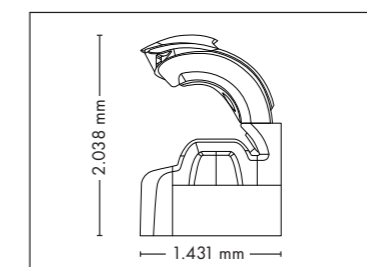

UNIT DIMENSIONS

Closed (length x width x height)
2.384 mm x 1.603 mm x 1.539 mm

Open (length x width x height)
2.384 mm x 1.431 mm x 2.038 mm

STANDARD

STANDARD

ACCESSOIRES

Price excl. VAT in Euro

• Exhaust air duct	430,-
• Exhaust air hose (Ø 300 mm, white, length 3 m, 2 hose clamps)	145,-
• Thermostatic cabin temperature controlling	275,-
• megaTimer	325,-

FULLY EQUIPED

UNIT DIMENSIONS

Closed (length x width x height)
2.384 mm x 1.603 mm x 1.539 mm

Open (length x width x height)
2.384 mm x 1.431 mm x 2.038 mm

STANDARD

OPTIONAL FEATURES

1.585,- 2.415,- 410,-

WELLNESS PACKAGE

UNIT DIMENSIONS

Closed (length x width x height)
2.384 mm x 1.430 mm x 1.534 mm

Open (length x width x height)
2.384 mm x 1.430 mm x 1.942 mm

STANDARD

OPTIONAL FEATURES

2.160,- 1.390,- 980,-

POWER PACKAGE

2.990,-