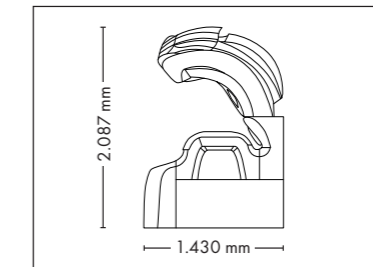

Colors are available for all UV-configurations

AIRPURIFICATION
OPTIONAL*
1499,- EURO

SOLARIUM – BEDS

UNIT DIMENSIONS

Closed (length x width x height)
2.384 mm x 1.430 mm x 1.713 mm

Open (length x width x height)
2.384 mm x 1.430 mm x 2.087 mm