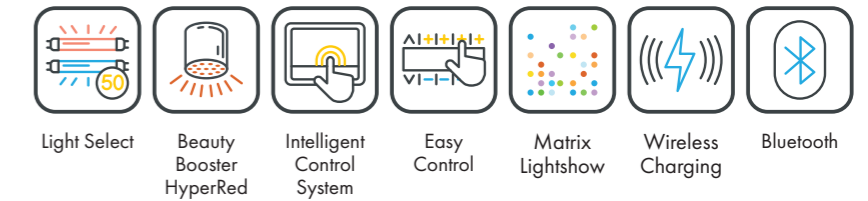

Colors are available for all UV-configurations

UNIT DIMENSIONS

Closed (length x width x height)
2.397 mm x 1.502 mm x 1.597 mm

Open (length x width x height)
2.397 mm x 1.502 mm x 1.998 mm

COLOR

NEW TECHNOLOGY

SunSphere Facials SunSphere Shoulders Video Player

STANDARD

Light Select Beauty Booster HyperRed Intelligent Control System Easy Control Matrix Lightshow Wireless Charging Bluetooth

STANDARD

Sound System Mega Voice Air Condition Aqua Cool Aroma