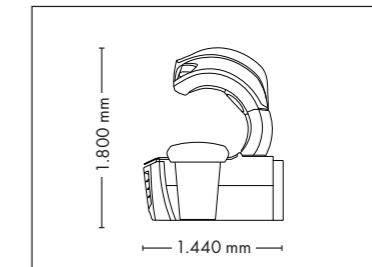

UNIT DIMENSIONS

Closed (length x width x height)
2.384 mm x 1.430 mm x 1.534 mm

Open (length x width x height)
2.384 mm x 1.430 mm x 1.942 mm

STANDARD

OPTIONAL FEATURES

2.160,- 980,-

ACCESSOIRES

Price excl. VAT in Euro

• Exhaust air duct	430,-
• Exhaust air hose (Ø 300 mm, white, length 3 m, 2 hose clamps)	145,-
• Thermostatic cabin temperature controlling	275,-
• megaTimer	325,-

PURE BEAUTY

UNIT DIMENSIONS

Closed (length x width x height)
2.330 mm x 1.610 mm x 1.480 mm

Open (length x width x height)
2.330 mm x 1.440 mm x 1.800 mm

STANDARD

LIGHT COMPONENTS AND PERFORMANCE

Price excl. VAT in Euro

pureBeauty		27.095,-
Canopy	26 x beautyLight lamps (210 cm) 90 x Beauty Booster HyperRed	max. 180 W
Bench	16 x beautyLight lamps (190 cm)	max. 120 W
Nominal power	9 kW (with AC)	