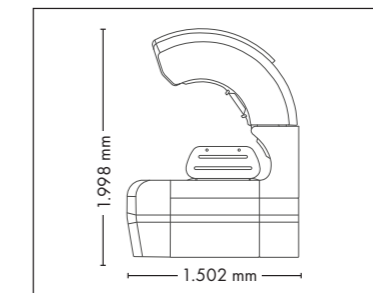

P9S beautySun

Canopy	18 x pureSunlight lamps (170 cm)	max. 200 W
	8 x beautyLight lamps (170 cm)	max. 160 W
	4 x SunSphere Facials	max. 120 W
	2 x SunSphere Shoulders	max. 20 W
Bench	40 x Beauty Booster HyperRed (décolleté, legs)	
	16 x pureSunlight lamps (190 cm)	max. 200 W
	8 x beautyLight lamps (190 cm)	max. 160 W
	Nominal power min. 11,1 kW / max. 12,5 kW (with AC)	

Colors are available for all UV-configurations

UNIT DIMENSIONS

Closed (length x width x height)
2.397 mm x 1.502 mm x 1.597 mm

Open (length x width x height)
2.397 mm x 1.502 mm x 1.998 mm

COLOR

NEW TECHNOLOGY