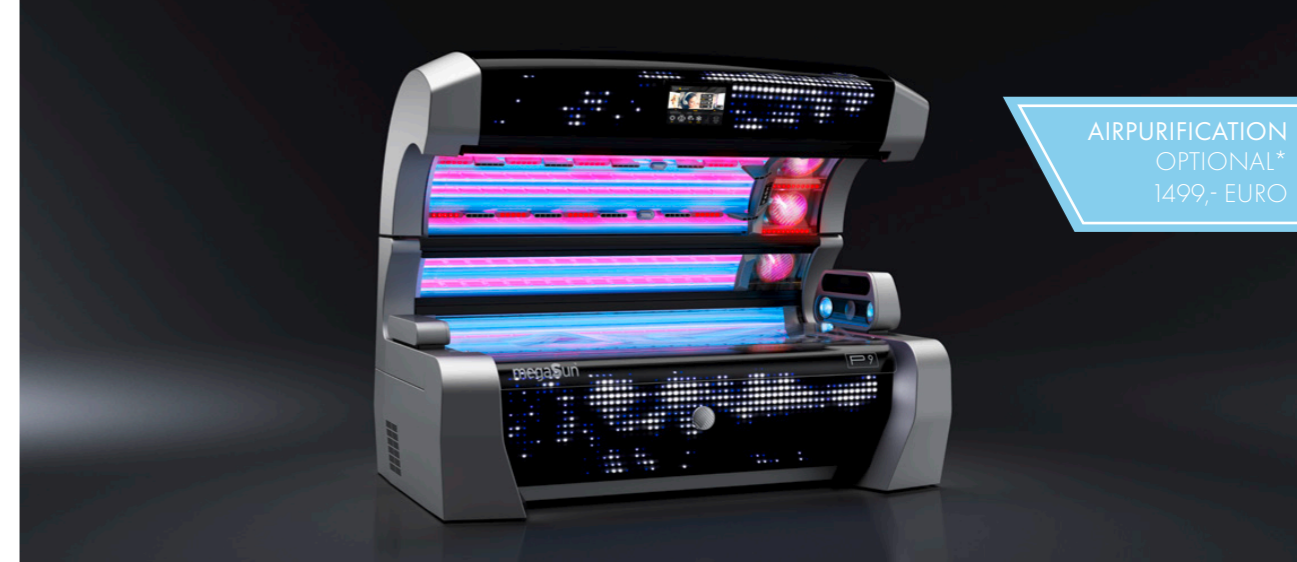

P9

UV COMPONENTS AND PERFORMANCE

Price excl. VAT in Euro

TWIN POWER (160W/120W) **58.545,-**

ULTRA POWER (160W/180W) **58.545,-**

P9 hybridSun

Canopy	18 x pureSunlight lamps (170 cm)	max. 200 W
	8 x smartSunlight lamps (170 cm)	max. 200 W
	4 x pureFacials	max. 700 W
	2 x Shoulder tanner	250 W
Bench	70 x Beauty Booster HyperRed (face, décolleté, legs)	
	16 x pureSunlight lamps (190 cm)	max. 200 W
Nominal power	8 x smartSunlight lamps (190 cm)	max. 200 W
	min. 13,6 kW / max. 15,0 kW (with AC)	

P9 extraSun

Canopy	20 x pureSunlight lamps (170 cm)	max. 200 W
	6 x extraSunlight lamps (170 cm)	max. 200 W
	4 x pureFacials	max. 700 W
	2 x Shoulder tanner	250 W
Bench	70 x Beauty Booster HyperRed (face, décolleté, legs)	
	24 x pureSunlight lamps (190 cm)	max. 200 W
Nominal power	min. 13,6 kW / max. 15,0 kW (with AC)	

P9 smartSun

Canopy	26 x smartSunlight lamps (170 cm)	max. 200 W
	4 x pureFacials	max. 700 W
	2 x Shoulder tanner	250 W
Bench	70 x Beauty Booster HyperRed (face, décolleté, legs)	
	24 x smartSunlight lamps (190 cm)	max. 200 W
Nominal power	min. 13,6 kW / max. 15,0 kW (with AC)	

P9 beautySun

Canopy	18 x pureSunlight lamps (170 cm)	max. 200 W
	8 x beautyLight lamps (170 cm)	max. 160 W
	4 x smartFacials	max. 500 W
	2 x Shoulder tanner	250 W
Bench	70 x Beauty Booster HyperRed (face, décolleté, legs)	
	16 x pureSunlight lamps (190 cm)	max. 200 W
Nominal power	8 x beautyLight lamps (190 cm)	max. 160 W
	min. 13,6 kW / max. 15,0 kW (with AC)	

Colors are available for all UV-configurations

AIRPURIFICATION
OPTIONAL*
1499,- EURO

SOLARIUM – BEDS

UNIT DIMENSIONS

Closed (length x width x height)
2.397 mm x 1.502 mm x 1.597 mm

Open (length x width x height)
2.397 mm x 1.502 mm x 1.998 mm