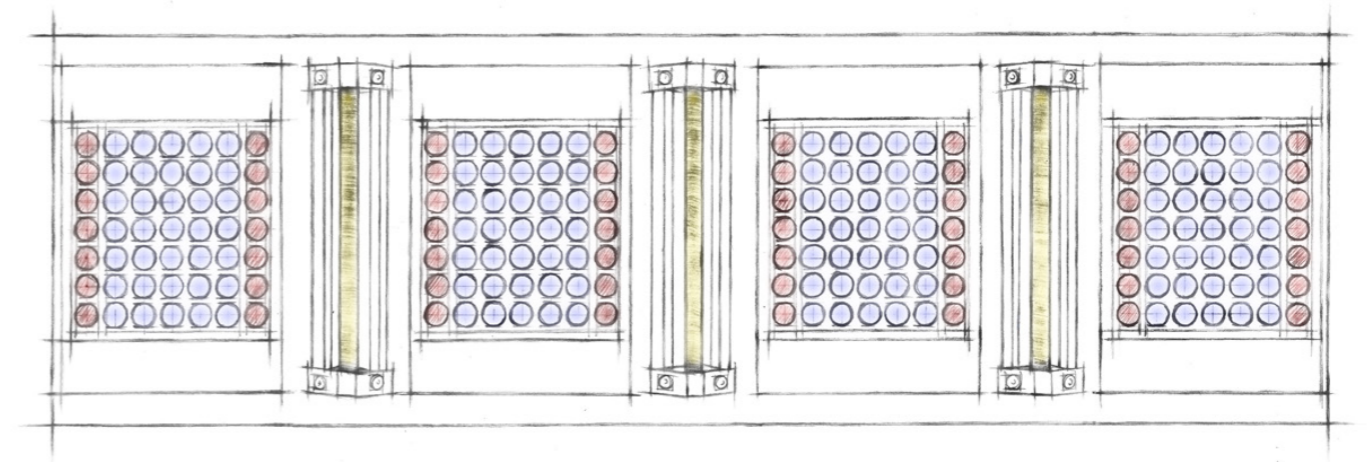

At the same time, aspherical lenses in front of the LEDs guarantee an absolutely homogeneous illumination of the face and décolleté. Progress that is immediately noticeable and, with the P9S, was also implemented in the leg and shoulder areas.