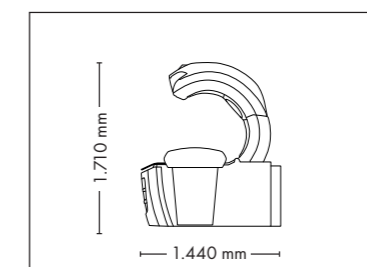

UNIT DIMENSIONS

Closed (length x width x height)
2.384 mm x 1.430 mm x 1.534 mm

Open (length x width x height)
2.384 mm x 1.430 mm x 1.942 mm

STANDARD

OPTIONAL FEATURES

2.160,- 1.390,- 980,-

POWER PACKAGE

2.990,-

UNIT DIMENSIONS

Closed (length x width x height)
2.384 mm x 1.430 mm x 1.534 mm

Open (length x width x height)
2.384 mm x 1.430 mm x 1.942 mm

STANDARD

OPTIONAL FEATURES

1.670,- 2.160,- 1.390,- 980,-

1.310,-

UNIT DIMENSIONS

Closed (length x width x height)
2.330 mm x 1.610 mm x 1.480 mm

Open (length x width x height)
2.330 mm x 1.440 mm x 1.800 mm

COLOR

STANDARD

OPTIONAL FEATURES

1.260,- **2.160,-** **1.390,-** **980,-**
30 x (face, décolleté)

4800

UNIT DIMENSIONS

Closed (length x width x height)
2.330 mm x 1.580 mm x 1.370 mm

Open (length x width x height)
2.330 mm x 1.440 mm x 1.710 mm

STANDARD

OPTIONAL FEATURES

2.160,- 1.390,- 980,-

SOUND SYSTEM