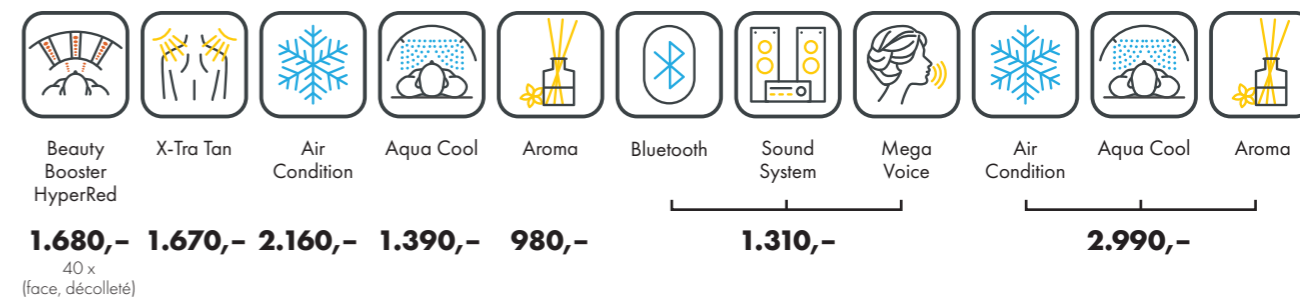

UV COMPONENTS AND PERFORMANCE

	electronic Power	Price excl. VAT in Euro	cpi energy
6800 alpha smartSun		33.295,-	34.695,-
Canopy	26 x smartSunlight lamps (180 cm) 4 x pureFacials		max. 160 W max. 500 W
Bench	20 x smartSunlight lamps (190 cm)		max. 180 W
Nominal power	14 kW (with AC)		

FULLY EQUIPED

UNIT DIMENSIONS

Closed (length x width x height)
2.384 mm x 1.430 mm x 1.534 mm

Open (length x width x height)
2.384 mm x 1.430 mm x 1.942 mm

STANDARD

OPTIONAL FEATURES

SOUND SYSTEM

POWER PACKAGE