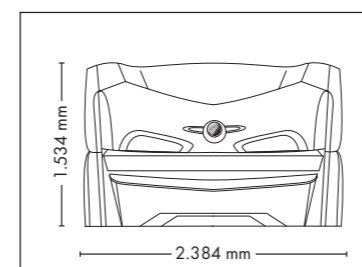

FULLY EQUIPED

UNIT DIMENSIONS

Closed (length x width x height)
2.384 mm x 1.603 mm x 1.539 mm

Open (length x width x height)
2.384 mm x 1.431 mm x 2.038 mm

STANDARD

OPTIONAL FEATURES

1.585,- 2.415,- 410,-

WELLNESS PACKAGE

UNIT DIMENSIONS

Closed (length x width x height)
2.384 mm x 1.430 mm x 1.534 mm

Open (length x width x height)
2.384 mm x 1.430 mm x 1.942 mm

STANDARD

OPTIONAL FEATURES

2.160,- 1.390,- 980,-

POWER PACKAGE

2.990,-

FULLY EQUIPED

UNIT DIMENSIONS

Closed (length x width x height)
2.384 mm x 1.430 mm x 1.534 mm

Open (length x width x height)
2.384 mm x 1.430 mm x 1.942 mm

STANDARD

OPTIONAL FEATURES

SOUND SYSTEM

POWER PACKAGE

UNIT DIMENSIONS

Closed (length x width x height)
2.384 mm x 1.430 mm x 1.534 mm

Open (length x width x height)
2.384 mm x 1.430 mm x 1.942 mm

STANDARD

OPTIONAL FEATURES

1.670,- 2.160,- 1.390,- 980,-

1.310,-