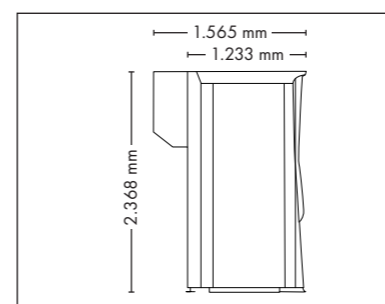

UNIT DIMENSIONS

Closed (length x width x height)
2.384 mm x 1.430 mm x 1.534 mm

Open (length x width x height)
2.384 mm x 1.430 mm x 1.942 mm

STANDARD

OPTIONAL FEATURES

2.160,- 1.390,- 980,-

POWER PACKAGE

2.990,-

UNIT DIMENSIONS

Closed (length x width x height)
2.384 mm x 1.430 mm x 1.534 mm

Open (length x width x height)
2.384 mm x 1.430 mm x 1.942 mm

STANDARD

OPTIONAL FEATURES

1.670,- 2.160,- 1.390,- 980,-

1.310,-

UNIT DIMENSIONS

Closed (length x width x height)
2.330 mm x 1.610 mm x 1.480 mm

Open (length x width x height)
2.330 mm x 1.440 mm x 1.800 mm

COLOR

STANDARD

OPTIONAL FEATURES

1.260,- **2.160,-** **1.390,-** **980,-**
30 x (face, décolleté)

Lamps 52 x pureSunlight lamps (200 cm)

max. 180 W

Nominal power 9 kW

SOLARIUM - TOWER

UNIT DIMENSIONS

Closed (length x width x height)
1.395 mm x 1.233 mm x 2.368 mm

Open (length x width x height)
1.395 mm x 1.843 mm x 2.368 mm