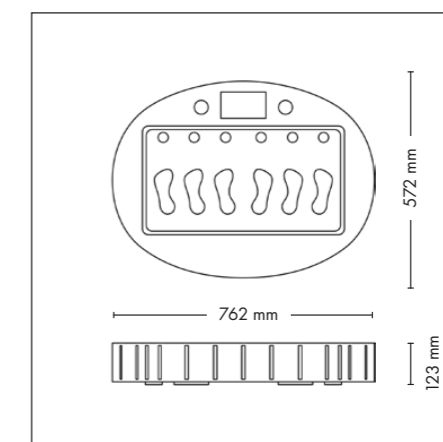

UV COMPONENTS AND PERFORMANCE

Price excl. VAT in Euro

Beauty Shaper

21.750,-

Lamps 50 x beautyLight lamps (190 cm)

max. 180 W

Nominal power 11 kW

UNIT DIMENSIONS

Closed (length x width x height)
1.400 mm x 1.405 mm x 2.180 mm

Open (length x width x height)
1.400 mm x 1.963 mm x 2.180 mm

STANDARD

WELLNESS PACKAGE

1.850,-

ACCESSOIRES

Price excl. VAT in Euro

- Exhaust air duct with Exhaust air hose (Ø 300 mm, white, length 3 m, 2 hose clamps) 190,-
- Loudspeakers 180,-
- megaTimer 325,-

VIBRANANO

UNIT DIMENSIONS (length x width x height)

Option 1 (length x width x height)
778 mm x 645 mm x 123 mm

Option 2 (length x width x height)
762 mm x 572 mm x 123 mm

MODEL	Price excl. VAT in Euro
vibraNano	5.450,-

UNIT DIMENSIONS

Closed (length x width x height)
2.384 mm x 1.430 mm x 1.534 mm

Open (length x width x height)
2.384 mm x 1.430 mm x 1.942 mm

STANDARD

OPTIONAL FEATURES

2.160,- 980,-

ACCESSOIRES

Price excl. VAT in Euro