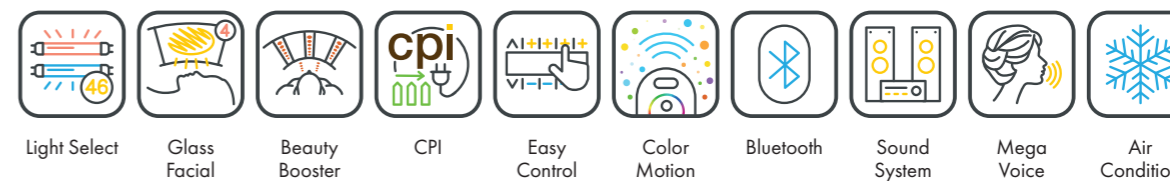

FULLY EQUIPED

UNIT DIMENSIONS

Closed (length x width x height)
2.384 mm x 1.603 mm x 1.539 mm

Open (length x width x height)
2.384 mm x 1.431 mm x 2.038 mm

STANDARD

OPTIONAL FEATURES

1.585,- 2.415,- 410,-

WELLNESS PACKAGE