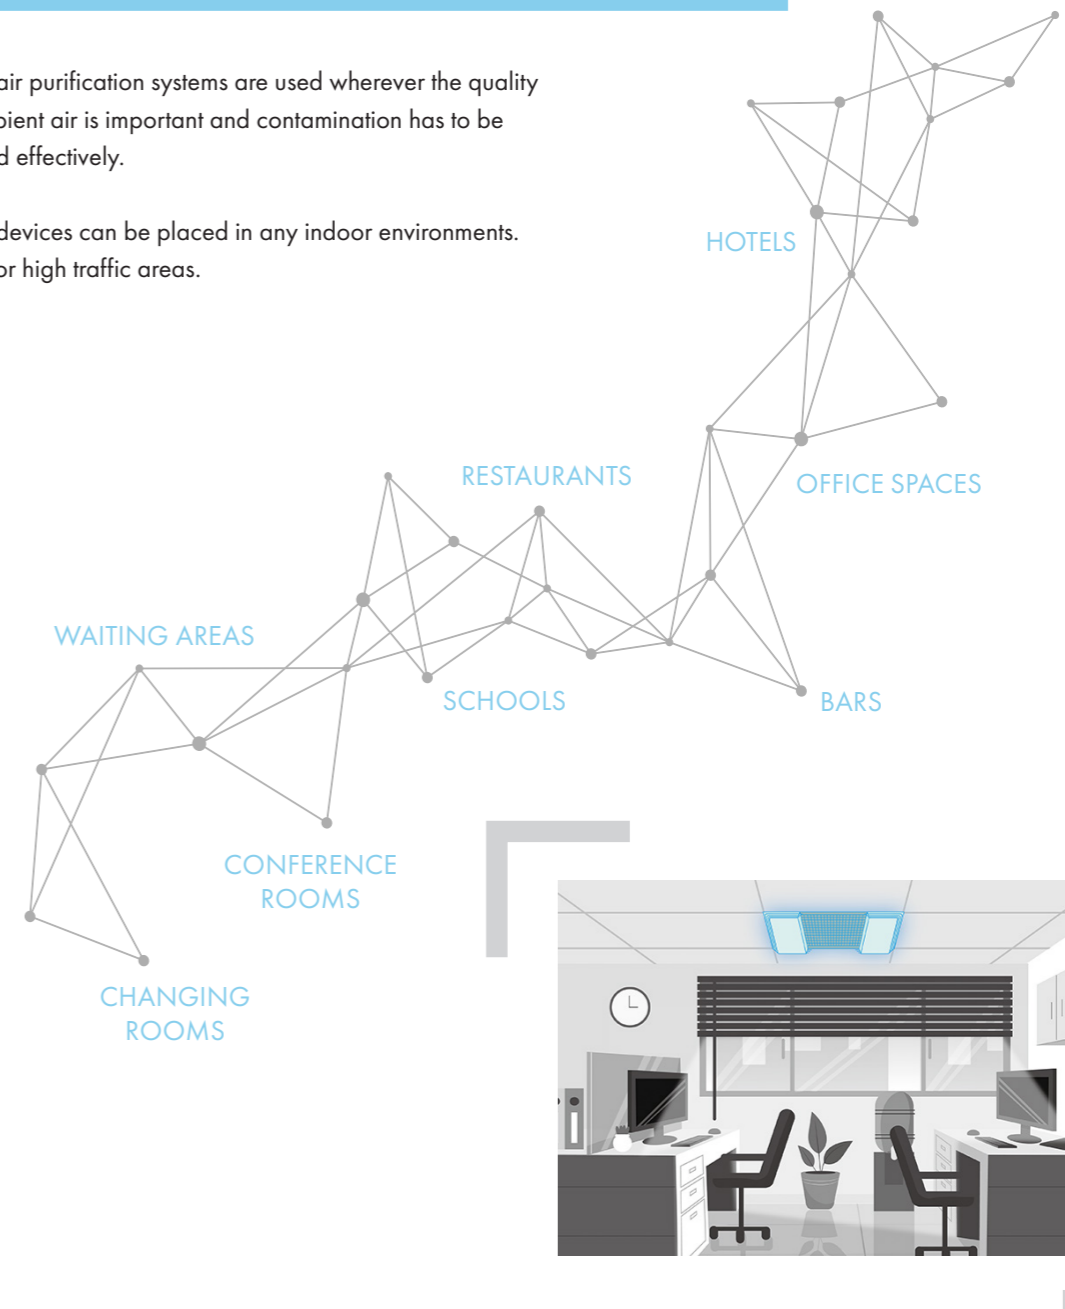

INVISIBLE YET SO IMPORTANT.

The impact of air quality on our lives is often underestimated. Every day we breathe in an average of 10,000 litres of air and in the current situation the quality of this air is even more important.

In closed rooms where people are present, viruses, bacteria and germs can spread quickly. Viruses do not move individually in the air but are enclosed in larger droplets.

When breathing, everyone emits tiny droplets (aerosol particles), which multiply rapidly in the air and may lead to an increased concentration of infectious particles.

Each breath may contain 1,000 to 50,000 droplets. When coughing or sneezing, the droplets are ten times larger. If the supply of fresh air is limited, not only do germs and viruses increase but also the risk of infection and contagion indoors.