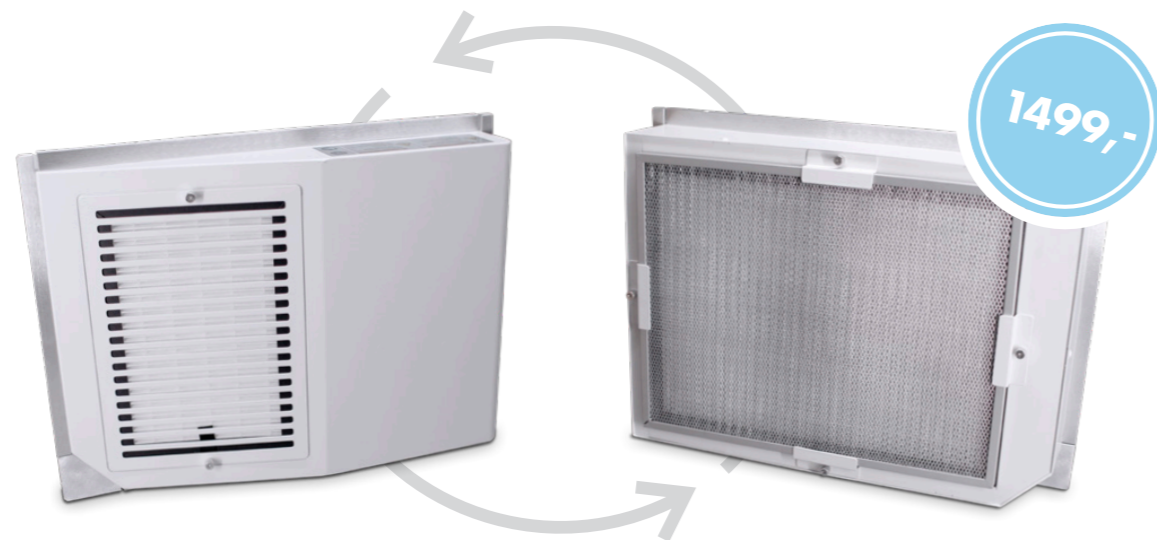

AIRANGEL AP-10