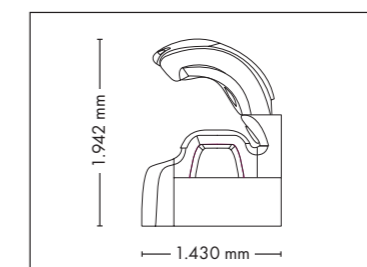

UNIT DIMENSIONS

Closed (length x width x height)
2.384 mm x 1.430 mm x 1.534 mm

Open (length x width x height)
2.384 mm x 1.430 mm x 1.942 mm

STANDARD

OPTIONAL FEATURES

2.160,- 1.390,- 980,-

POWER PACKAGE

2.990,-

FULLY EQUIPED

UNIT DIMENSIONS

Closed (length x width x height)
2.384 mm x 1.430 mm x 1.534 mm

Open (length x width x height)
2.384 mm x 1.430 mm x 1.942 mm

STANDARD

OPTIONAL FEATURES

SOUND SYSTEM

POWER PACKAGE

UNIT DIMENSIONS

Closed (length x width x height)
2.384 mm x 1.430 mm x 1.534 mm

Open (length x width x height)
2.384 mm x 1.430 mm x 1.942 mm

STANDARD

OPTIONAL FEATURES

1.670,- 2.160,- 1.390,- 980,-

1.310,-