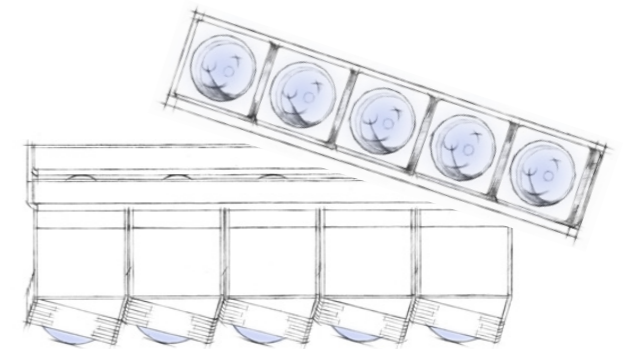

ATTENTION TO DETAIL

Particularly for an extra-beautiful tan of insteps and shins, the P9S uses special SunSphere components as a world first. Two groups, each with five angled UVA LEDs and aspherical glass lenses, guarantee excellent tanning results.