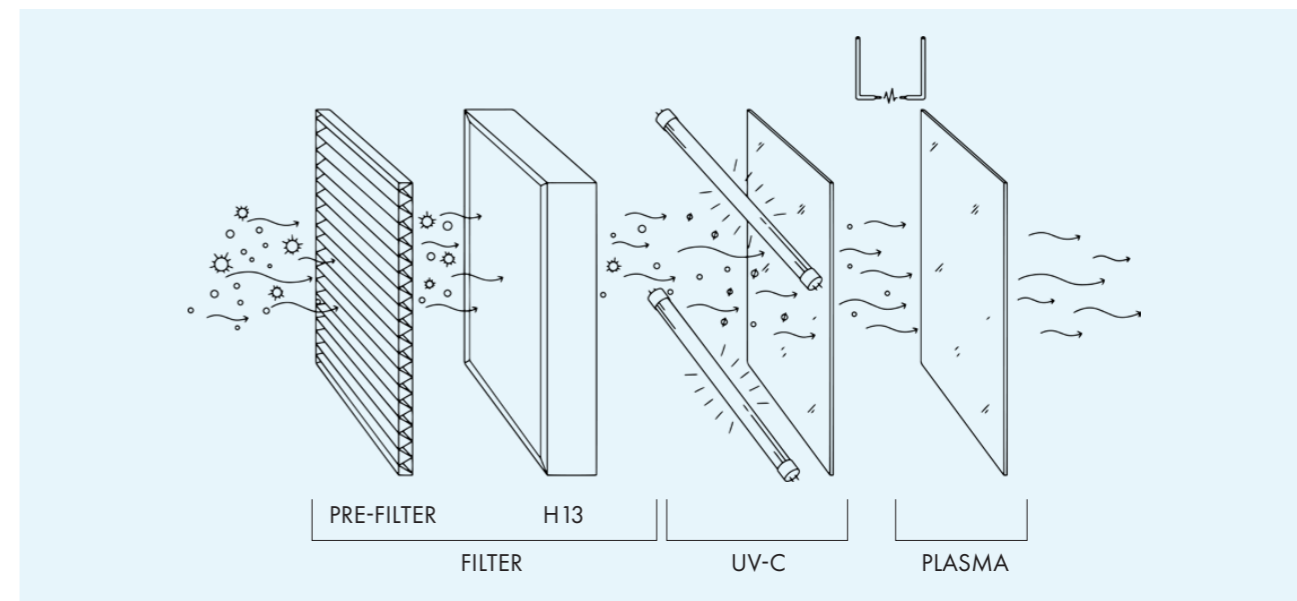

AIRANGEL

TRIPLE AIRPURIFICATION
FROM THE UV-SPECIALIST

AIRANGEL AP-10

www.airangel.eu

OPTIMAL AIRFLOW.

Using the newly developed AirAngel AP-10 we are now able to offer 99,9% purified air during the tanning session. Every unit of the following series can be ordered or retrofitted with the air purification device: P9S-Series, P9-Series and 8000er-Series.