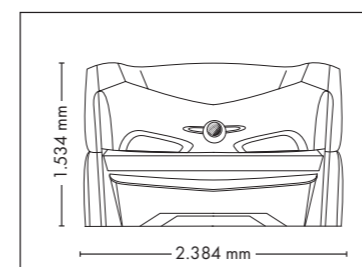

UNIT DIMENSIONS

Closed (length x width x height)
2.384 mm x 1.603 mm x 1.539 mm

Open (length x width x height)
2.384 mm x 1.431 mm x 2.038 mm

STANDARD

STANDARD

ACCESSOIRES

Price excl. VAT in Euro

• Exhaust air duct	430,-
• Exhaust air hose (Ø 300 mm, white, length 3 m, 2 hose clamps)	145,-
• Thermostatic cabin temperature controlling	275,-
• megaTimer	325,-

FULLY EQUIPED

UNIT DIMENSIONS

Closed (length x width x height)
2.384 mm x 1.603 mm x 1.539 mm

Open (length x width x height)
2.384 mm x 1.431 mm x 2.038 mm

STANDARD

OPTIONAL FEATURES

1.585,- 2.415,- 410,-

WELLNESS PACKAGE

UNIT DIMENSIONS

Closed (length x width x height)
2.384 mm x 1.430 mm x 1.534 mm

Open (length x width x height)
2.384 mm x 1.430 mm x 1.942 mm

STANDARD

OPTIONAL FEATURES

2.160,- 1.390,- 980,-

POWER PACKAGE

2.990,-