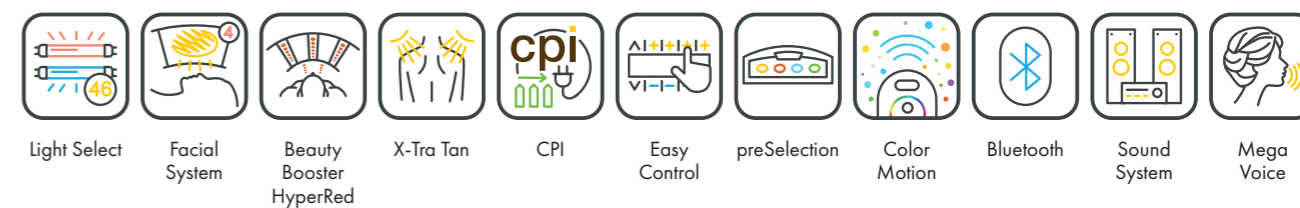

UNIT DIMENSIONS

Closed (length x width x height)
2.384 mm x 1.430 mm x 1.534 mm

Open (length x width x height)
2.384 mm x 1.430 mm x 1.942 mm

STANDARD

OPTIONAL FEATURES

2.160,- 1.390,- 980,-

POWER PACKAGE

2.990,-