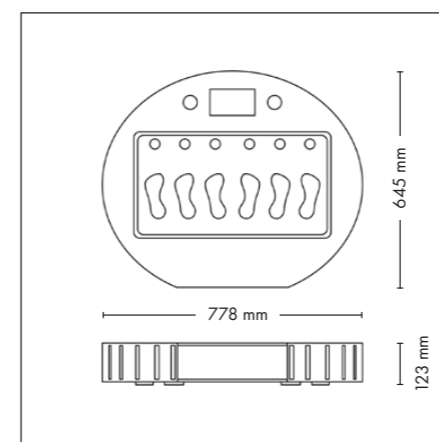

UV COMPONENTS AND PERFORMANCE

Price excl. VAT in Euro

Beauty Shaper

21.750,-

Lamps 50 x beautyLight lamps (190 cm)

max. 180 W

Nominal power 11 kW

UNIT DIMENSIONS

Closed (length x width x height)
1.400 mm x 1.405 mm x 2.180 mm

Open (length x width x height)
1.400 mm x 1.963 mm x 2.180 mm

STANDARD

WELLNESS PACKAGE

1.850,-

ACCESSOIRES

Price excl. VAT in Euro

- Exhaust air duct with Exhaust air hose (Ø 300 mm, white, length 3 m, 2 hose clamps) 190,-
- Loudspeakers 180,-
- megaTimer 325,-

VIBRANANO

UNIT DIMENSIONS (length x width x height)

Option 1 (length x width x height)
778 mm x 645 mm x 123 mm

Option 2 (length x width x height)
762 mm x 572 mm x 123 mm

MODEL	Price excl. VAT in Euro
vibraNano	5.450,-

UNIT DIMENSIONS

Closed (length x width x height)
2.384 mm x 1.430 mm x 1.534 mm

Open (length x width x height)
2.384 mm x 1.430 mm x 1.942 mm

STANDARD

OPTIONAL FEATURES

2.160,- 980,-

ACCESSOIRES

Price excl. VAT in Euro