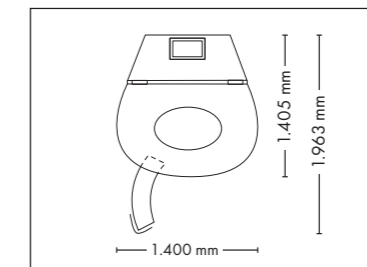

Price excl. VAT in Euro

Optima		18.945,-
Lamps	48 x pureSunlight lamps (190 cm) 4 x beautyLight lamps (120 cm) 100 x Beauty Booster HyperRed	max. 180 W 36 W
Nominal power	10 kW	

UNIT DIMENSIONS

Closed (length x width x height)
1.400 mm x 1.405 mm x 2.180 mm

Open (length x width x height)
1.400 mm x 1.963 mm x 2.180 mm

STANDARD

OPTIONAL FEATURE

VibraNano

5.450,-

SOUND SYSTEM

Bluetooth

Sound System