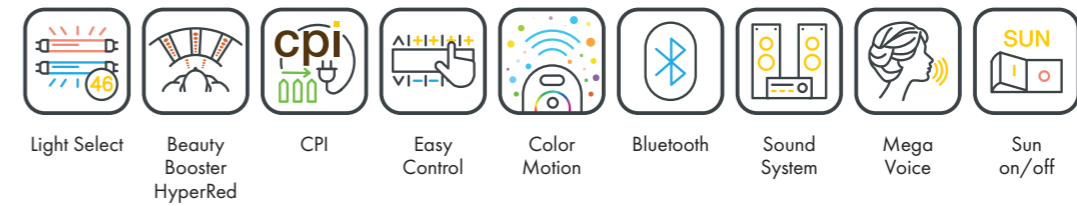

STANDARD

OPTIONAL FEATURES

2.160,- 980,-

ACCESSOIRES

Price excl. VAT in Euro

• Exhaust air duct	430,-
• Exhaust air hose (Ø 300 mm, white, length 3 m, 2 hose clamps)	145,-
• Thermostatic cabin temperature controlling	275,-
• megaTimer	325,-