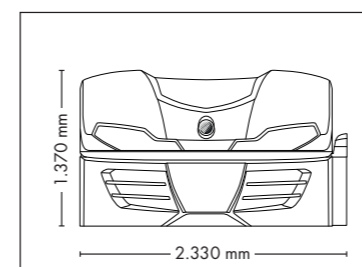

UNIT DIMENSIONS

Closed (length x width x height)
2.384 mm x 1.430 mm x 1.534 mm

Open (length x width x height)
2.384 mm x 1.430 mm x 1.942 mm

STANDARD

OPTIONAL FEATURES

2.160,- 1.390,- 980,-

POWER PACKAGE

2.990,-

UNIT DIMENSIONS

Closed (length x width x height)
2.384 mm x 1.430 mm x 1.534 mm

Open (length x width x height)
2.384 mm x 1.430 mm x 1.942 mm

STANDARD

OPTIONAL FEATURES

1.670,- 2.160,- 1.390,- 980,-

1.310,-

UNIT DIMENSIONS

Closed (length x width x height)
2.330 mm x 1.610 mm x 1.480 mm

Open (length x width x height)
2.330 mm x 1.440 mm x 1.800 mm

COLOR

STANDARD

OPTIONAL FEATURES

1.260,- **2.160,-** **1.390,-** **980,-**
30 x (face, décolleté)

4800

UNIT DIMENSIONS

Closed (length x width x height)
2.330 mm x 1.580 mm x 1.370 mm

Open (length x width x height)
2.330 mm x 1.440 mm x 1.710 mm

STANDARD

OPTIONAL FEATURES

2.160,- 1.390,- 980,-

SOUND SYSTEM