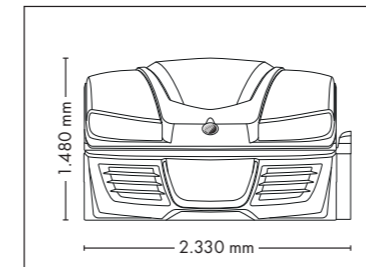

PURE BEAUTY

UNIT DIMENSIONS

Closed (length x width x height)
2.330 mm x 1.610 mm x 1.480 mm

Open (length x width x height)
2.330 mm x 1.440 mm x 1.800 mm

STANDARD

LIGHT COMPONENTS AND PERFORMANCE

Price excl. VAT in Euro

pureBeauty		27.095,-
Canopy	26 x beautyLight lamps (210 cm) 90 x Beauty Booster HyperRed	max. 180 W
Bench	16 x beautyLight lamps (190 cm)	max. 120 W
Nominal power	9 kW (with AC)	

OPTIONAL FEATURES

SOUND SYSTEM

POWER PACKAGE

ACCESSOIRES

Price excl. VAT in Euro

• Exhaust air duct	430,-
• Exhaust air hose (∅ 300 mm, white, length 3 m, 2 hose clamps)	145,-
• Thermostatic cabin temperature controlling	275,-
• megaTimer	325,-