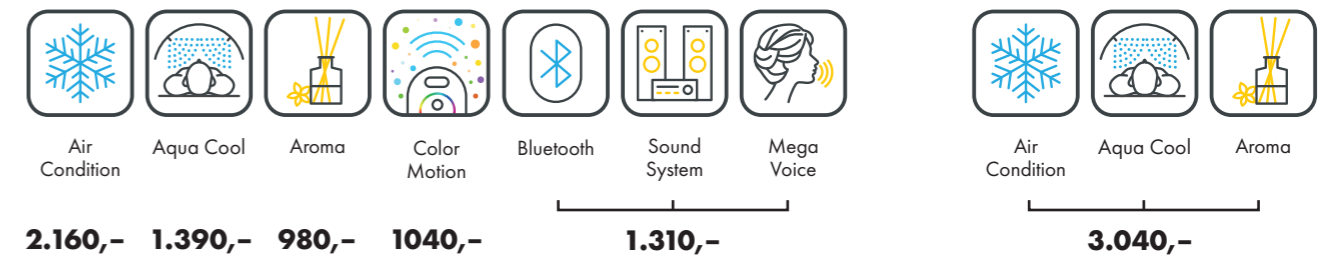

OPTIONAL FEATURES

SOUND SYSTEM

POWER PACKAGE

ACCESSOIRES

Price excl. VAT in Euro

• Exhaust air duct	430,-
• Exhaust air hose (∅ 300 mm, white, length 3 m, 2 hose clamps)	145,-
• Thermostatic cabin temperature controlling	275,-
• megaTimer	325,-