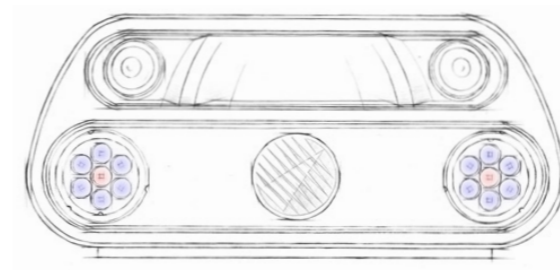

SUN IN BEST SHAPE

140 UVA-LEDs

A beautiful tan just the way you like it. 140 blue UVA LEDs guarantee an optimally dosable direct pigmentation of the face and décolleté.

3 UVB SPECIAL LAMPS

The perfectly balanced output from three yellow UVB special lamps builds up new color pigments and vitamin D in your skin.

56 BEAUTY LEDs

With 56 red Beauty LEDs, the P9S provides skin care for the face and décolleté even while sunbathing and stimulates the oxygen supply in the skin at the same time. For a beautiful complexion and a silky smooth skin.