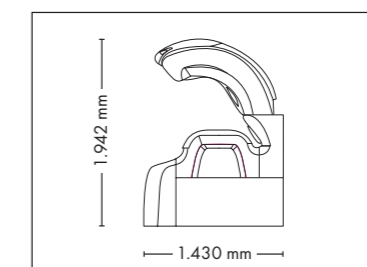

UNIT DIMENSIONS

Closed (length x width x height)
2.384 mm x 1.430 mm x 1.534 mm

Open (length x width x height)
2.384 mm x 1.430 mm x 1.942 mm

STANDARD

OPTIONAL FEATURES

2.160,- 1.390,- 980,-

POWER PACKAGE

2.990,-

FULLY EQUIPED

UNIT DIMENSIONS

Closed (length x width x height)
2.384 mm x 1.430 mm x 1.534 mm

Open (length x width x height)
2.384 mm x 1.430 mm x 1.942 mm

STANDARD

OPTIONAL FEATURES

SOUND SYSTEM

POWER PACKAGE

UV COMPONENTS AND PERFORMANCE

		Price excl. VAT in Euro	
		electronic Power	cpu energy
6700 alpha	SUPER (100W/120W)	30.095,-	31.495,-
	SUPER POWER (160W/120W)	31.295,-	32.645,-
	ULTRA POWER (160W/180W)	32.795,-	34.145,-
Canopy	26 x pureSunlight lamps (180 cm) 4 x pureFacials		max. 160 W max. 500 W
Bench	20 x pureSunlight lamps (190 cm)		max. 180 W
Nominal power	SUPER	11 kW (with AC)	
	SUPER POWER	13 kW (with AC)	
	ULTRA POWER	14 kW (with AC)	

UNIT DIMENSIONS

Closed (length x width x height)
2.384 mm x 1.430 mm x 1.534 mm

Open (length x width x height)
2.384 mm x 1.430 mm x 1.942 mm

STANDARD

OPTIONAL FEATURES

1.670,- 2.160,- 1.390,- 980,-

1.310,-