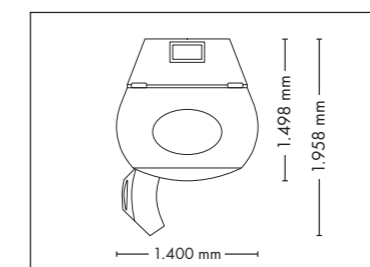

UNIT DIMENSIONS

Closed (length x width x height)
2.384 mm x 1.430 mm x 1.534 mm

Open (length x width x height)
2.384 mm x 1.430 mm x 1.942 mm

STANDARD

OPTIONAL FEATURES

1.670,- 2.160,- 1.390,- 980,-

1.310,-

UNIT DIMENSIONS

Closed (length x width x height)
2.330 mm x 1.610 mm x 1.480 mm

Open (length x width x height)
2.330 mm x 1.440 mm x 1.800 mm

COLOR

STANDARD

OPTIONAL FEATURES

1.260,- **2.160,-** **1.390,-** **980,-**
30 x (face, décolleté)

16.845,-

Lamps 52 x pureSunlight lamps (190 cm)
Nominal power 11 kW

max. 180 W

UNIT DIMENSIONS

Closed (length x width x height)
1.400 mm x 1.498 mm x 2.180 mm

Open (length x width x height)
1.400 mm x 1.958 mm x 2.180 mm