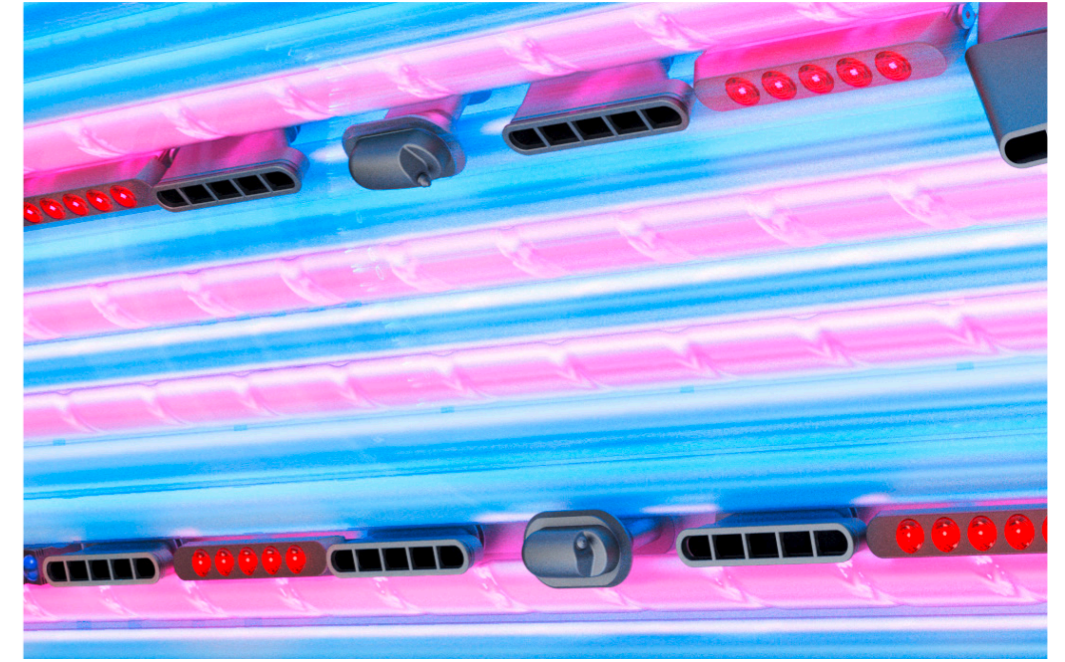

With the help of a new chip set and an improved lens we've improved the effectiveness of our Beauty Booster by a further **16%**. In addition to an **increase in performance**, we've also succeeded in optimising the illumination image by means of special diffusing lenses. This advance is now available in **all current megaSun solariums and collariums** and guarantees an optimal result.