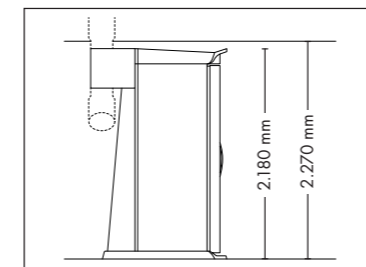

OPTIMA

UV COMPONENTS AND PERFORMANCE

Price excl. VAT in Euro

Optima		18.945,-
Lamps	48 x pureSunlight lamps (190 cm) 4 x beautyLight lamps (120 cm) 100 x Beauty Booster HyperRed	max. 180 W 36 W
Nominal power	10 kW	

UNIT DIMENSIONS

Closed (length x width x height)
1.400 mm x 1.405 mm x 2.180 mm

Open (length x width x height)
1.400 mm x 1.963 mm x 2.180 mm

STANDARD

OPTIONAL FEATURE

VibraNano

5.450,-

SOUND SYSTEM

Bluetooth

Sound System

Mega Voice

1.310,-

WELLNESS PACKAGE

Aqua Cool

Aroma

1.850,-

ACCESSOIRES

Price excl. VAT in Euro

• Exhaust air duct with Exhaust air hose (Ø 300 mm, white, length 3 m, 2 hose clamps)	190,-
• Loudspeakers	180,-
• megaTimer	325,-