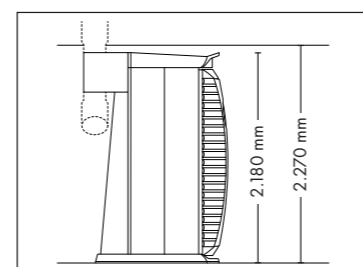

16.845,-

Lamps 52 x pureSunlight lamps (190 cm)
Nominal power 11 kW

max. 180 W

UNIT DIMENSIONS

Closed (length x width x height)
1.400 mm x 1.498 mm x 2.180 mm

Open (length x width x height)
1.400 mm x 1.958 mm x 2.180 mm