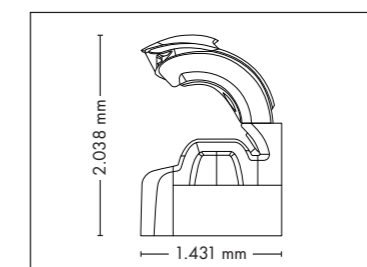

UNIT DIMENSIONS

Closed (length x width x height)
2.384 mm x 1.603 mm x 1.539 mm

Open (length x width x height)
2.384 mm x 1.431 mm x 2.038 mm

STANDARD

STANDARD

ACCESSOIRES

Price excl. VAT in Euro

• Exhaust air duct	430,-
• Exhaust air hose (Ø 300 mm, white, length 3 m, 2 hose clamps)	145,-
• Thermostatic cabin temperature controlling	275,-
• megaTimer	325,-

UNIT DIMENSIONS

Closed (length x width x height)
2.384 mm x 1.430 mm x 1.534 mm

Open (length x width x height)
2.384 mm x 1.430 mm x 1.942 mm

STANDARD

OPTIONAL FEATURES

2.160,- 1.390,- 980,-

POWER PACKAGE

2.990,-