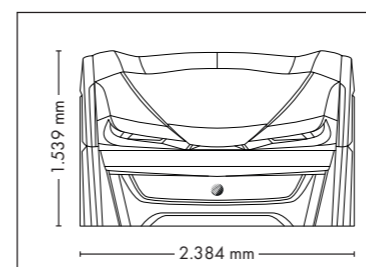

UNIT DIMENSIONS

Closed (length x width x height)
2.384 mm x 1.603 mm x 1.539 mm

Open (length x width x height)
2.384 mm x 1.431 mm x 2.038 mm

STANDARD

STANDARD

ACCESSOIRES

Price excl. VAT in Euro

• Exhaust air duct	430,-
• Exhaust air hose (Ø 300 mm, white, length 3 m, 2 hose clamps)	145,-
• Thermostatic cabin temperature controlling	275,-
• megaTimer	325,-