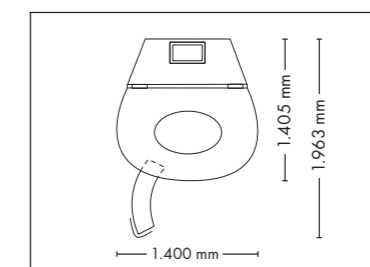

UV COMPONENTS AND PERFORMANCE

Price excl. VAT in Euro

Beauty Shaper

21.750,-

Lamps 50 x beautyLight lamps (190 cm)

max. 180 W

Nominal power 11 kW

UNIT DIMENSIONS

Closed (length x width x height)
1.400 mm x 1.405 mm x 2.180 mm

Open (length x width x height)
1.400 mm x 1.963 mm x 2.180 mm

STANDARD

WELLNESS PACKAGE

1.850,-

ACCESSOIRES

Price excl. VAT in Euro

- Exhaust air duct with Exhaust air hose (Ø 300 mm, white, length 3 m, 2 hose clamps) 190,-
- Loudspeakers 180,-
- megaTimer 325,-

VIBRANANO

UNIT DIMENSIONS (length x width x height)

Option 1 (length x width x height)
778 mm x 645 mm x 123 mm

Option 2 (length x width x height)
762 mm x 572 mm x 123 mm

MODEL	Price excl. VAT in Euro
vibraNano	5.450,-