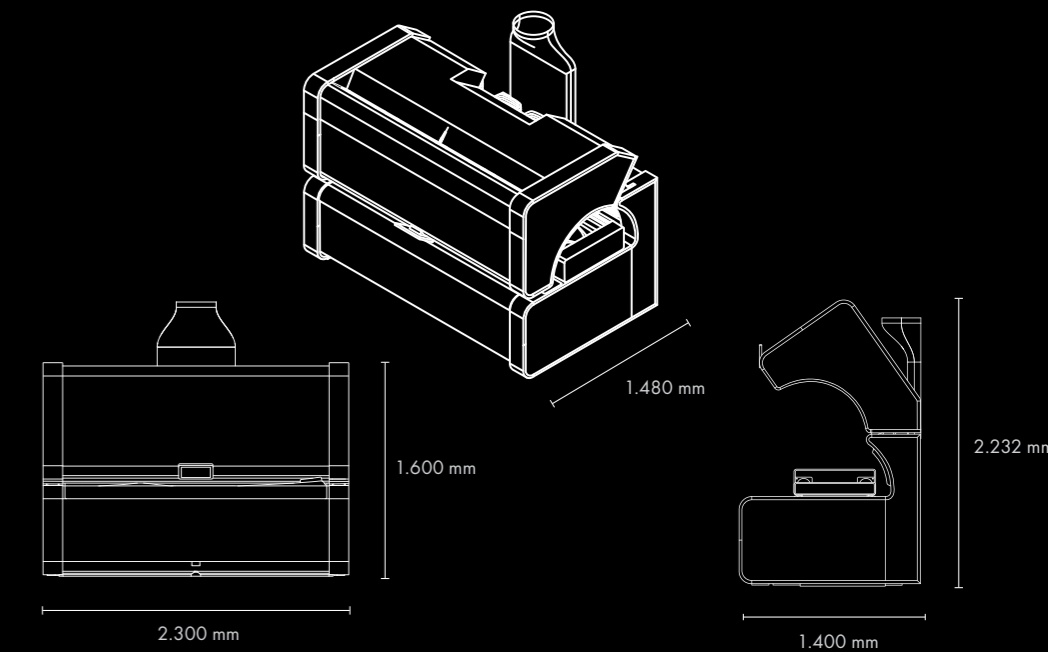

Dimensions

	(Length x Width x Height)
Closed:	2.300 mm x 1.480 mm x 1.600 mm
Open:	2.300 mm x 1.400 mm x 2.232 mm

SUNSPHERE PRO

THE WORLD'S FIRST FULL LED-FACIAL WITH UVB-LEDs.

NEW!
SUNSPHERE PRO
OPTIMIZED
PERFORMANCE