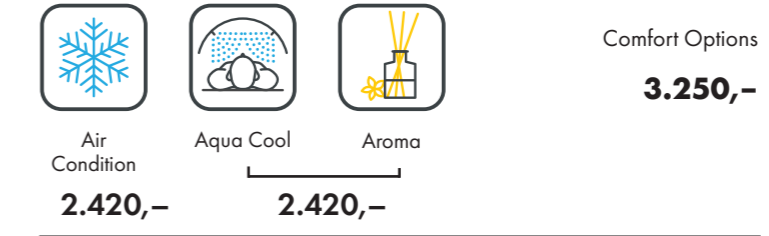

OPTIONAL FEATURES

PRICE EXCL. VAT IN EURO