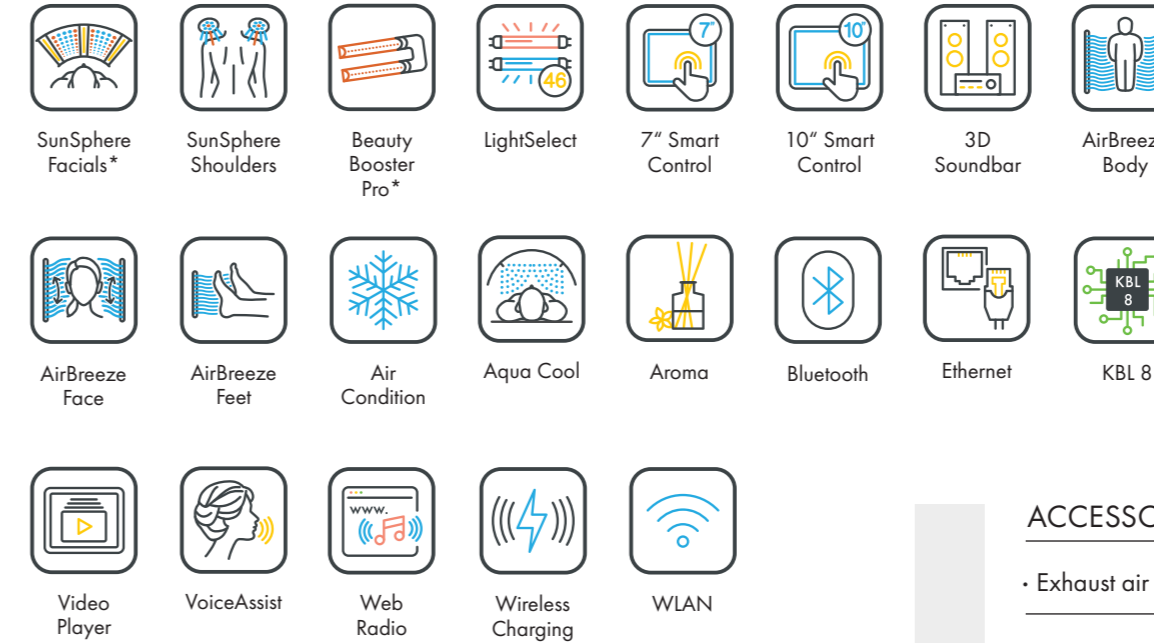

K7S

DECOR AND POWER SYSTEM

PRICE EXCL. VAT IN EURO
cpi energy

K7S | InfinityMirror

TWIN POWER
(160W/120W)

ULTRA POWER
(160W/180W)

47.745,-

K7S | LightArt Acryl

TWIN POWER
(160W/120W)

ULTRA POWER
(160W/180W)

46.845,-

COLOR

UV COMPONENTS AND PERFORMANCE

Nominal Power min 8,8 kW / max. 11,2 (with AC)

K7S vitaSun

Configuration	23 x pureSunlight lamps (170 cm & 190 cm)	max. 200 W
	11 x smartSunlight lamps (170 cm & 190 cm)	max. 200 W
	12 x blueSunlight Röhre (170 cm & 190 cm)	max. 200 W
	4 x SunSphere Facials	max. 120 W
	2 x SunSphere Shoulders	max. 20 W
	>1000 x Nano Beauty LEDs	
	>1000 x Nano Blue LEDs	

K7S extraSun

Configuration	40 x pureSunlight lamps (170 cm & 190 cm)	max. 200 W
	6 x extraSunlight lamps (170 cm)	max. 200 W
	4 x SunSphere Facials	max. 120 W
	2 x SunSphere Shoulders	max. 20 W
	>2000 x Nano Beauty LEDs	

K7S hybridSun

Configuration	32 x pureSunlight lamps (170 cm & 190 cm)	max. 200 W
	14 x smartSunlight lamps (170 cm & 190 cm)	max. 200 W
	4 x SunSphere Facials	max. 120 W
	2 x SunSphere Shoulders	max. 20 W
	>2000 x Nano Beauty LEDs	

STANDARD