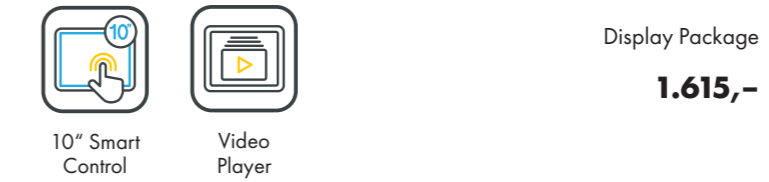

OPTIONAL FEATURES

PRICE EXCL. VAT IN EURO