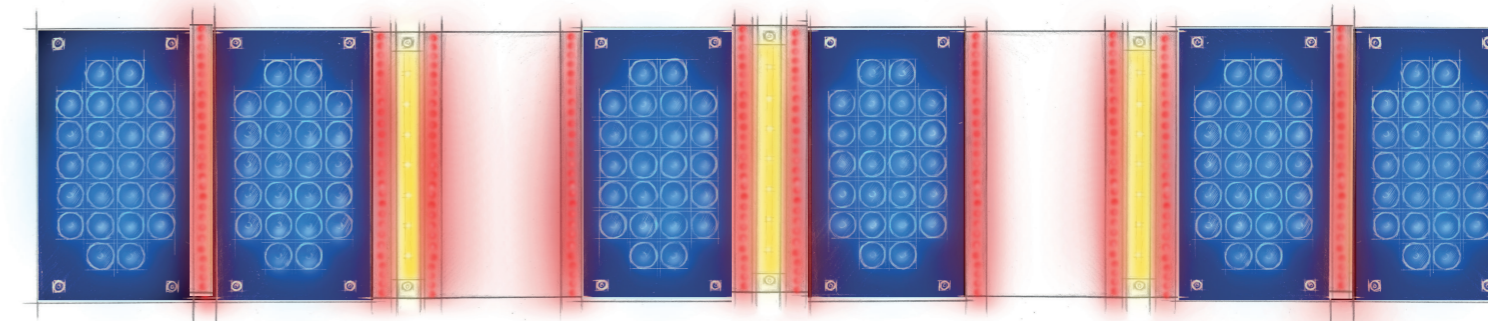

PRICELIST · SEPTEMBER 2024

SERIES

LUMINOUS.
EFFICIENT. DYNAMIC.

With the K7 KBL build the foundation of the K-Series. Captivating design and innovative technologies lead the way for the newest top model K9S. SunSphere Pro marks a great leap into the future for KBL. The premiere of UVB-LEDs in a solarium phases out conventional T5 lamps in the face and décolleté area. K9S is the complete package.

Dimensions

	(Length x Width x Height)
Closed:	2.300 mm x 1.480 mm x 1.600 mm
Open:	2.300 mm x 1.400 mm x 2.232 mm

SUNSPHERE PRO

THE WORLD'S FIRST FULL LED-FACIAL WITH UVB-LEDs.

NEW!
SUNSPHERE PRO
OPTIMIZED
PERFORMANCE

SPECTRAL-UPGRADE

The new and improved version of SunSphere Pro is designed for maximum direct pigmentation. Using a spectral adjustment, the new system achieves a 30% increase in performance and ensures even more tanning performance in the facial and décolleté areas.

AN LED-TECHNOLOGY MORE INDIVIDUAL THAN EVER

PIGMENT DARKENING

144 UVA LEDs with aspherical lenses

A beautiful tan - just the way you like it. 144 blue UVA-LEDs guarantee the optimum amount of direct pigmentation provided to the face and décolleté.