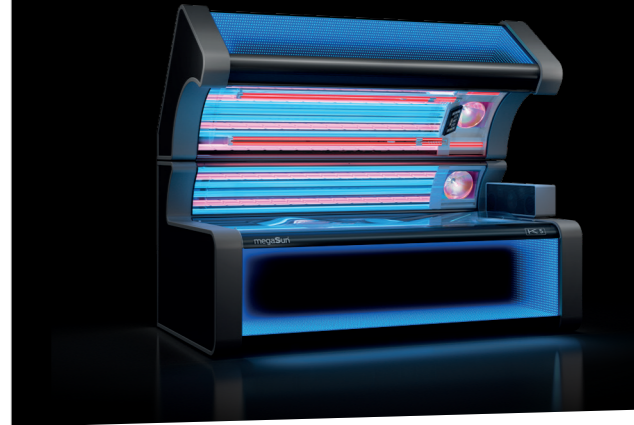

K5

DECOR AND POWER SYSTEM

PRICE EXCL. VAT IN EURO

electronic Power

K5 | InfinityMirror

SUPER POWER
(100W/120W)

27.895,-

TWIN POWER
(160W/120W)

28.995,-

ULTRA POWER
(160W/180W)

K5 | LightArt Acryl

SUPER POWER
(100W/120W)

26.995,-

TWIN POWER
(160W/120W)

28.095,-

ULTRA POWER
(160W/180W)

COLOR

Stone Grey

UV COMPONENTS AND PERFORMANCE

Nominal Power

min 7,1 kW / max. 10,5 (with AC)

K5 extraSun

Configuration	36 x pureSunlight lamps	max. 180 W
	2 x extraSunlight lamps	max. 180 W
	3 x pureFacials	max. 700 W
	>2000 x Nano Beauty LEDs	

K5 hybridSun

Configuration	24 x pureSunlight lamps	max. 180 W
	14 x smartSunlight lamps	max. 180 W
	3 x pureFacials	max. 700 W
	>2000 x Nano Beauty LEDs	

K5 pureSun

Configuration	38 x pureSunlight lamps	max. 180 W
	3 x pureFacials	max. 700 W
	>2000 x Nano Beauty LEDs	

STANDARD

pureFacials

Beauty
Booster
Pro

LightSelect

7" Smart
Control

AirBreeze
Body

AirBreeze
Face

Ethernet

KBL 8

Wireless
Charging

WLAN

OPTIONAL FEATURES

PRICE EXCL. VAT IN EURO

Air
Condition

AirCon Package

2.420,-

3D Soundbar

Web
Radio

VoiceAssist

Bluetooth

Sound Package

1.415,-

ACCESSOIRES

PRICE EXCL. VAT IN EURO

• Exhaust air duct	560,-
• Exhaust air hose (Ø 300 mm, length 3m, 2 hose clamps)	145,-
• Thermostatic cabin temperature controlling	280,-
• megaTimer	350,-

STARTING AT
27.895,-
PRICE EXCL. VAT IN EURO