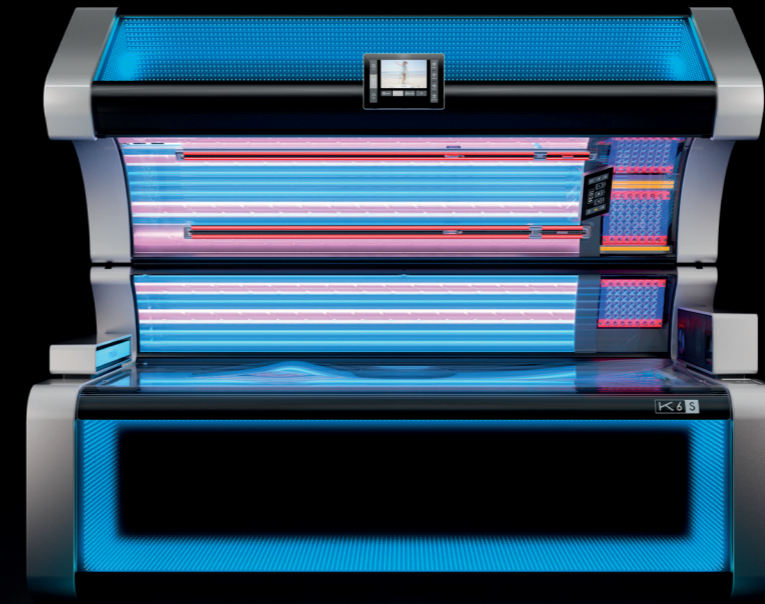

LIGHTSELECT

Strong design meets innovative technology.

A mesmerizing combination of form and light, creates a whole new feeling of ultimate relaxation during a short holiday. The UV spectra, which are perfectly adjusted by KBL, stimulate vitamin D formation, caress the skin with red light, strengthen the immune system and give a natural tan. It's your choice.

K7 S

Infinity Mirror | extraSun

K6 S

Infinity Mirror | hybridSun

K7

Infinity Mirror | vitaSun

Dimensions (of the K7S, K6S, K7, K6 and K5)

Length x Width x Height

Closed:	2.300 mm x 1.349 mm x 1.397 mm
Open:	2.300 mm x 1.271 mm x 1.947 mm
Hight with exhaust:	2.096 mm