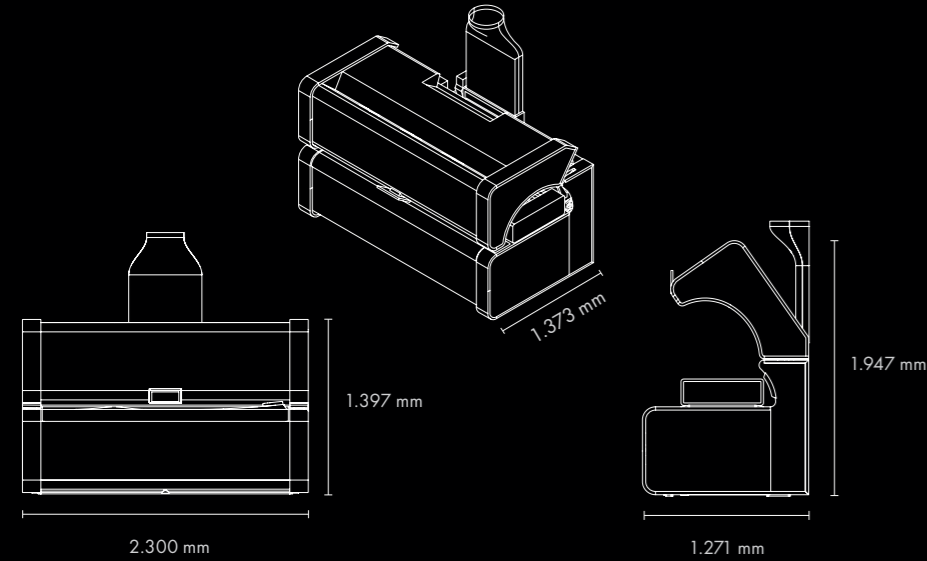

K7 S

Infinity Mirror | extraSun

K6 S

Infinity Mirror | hybridSun

K7

Infinity Mirror | vitaSun

Dimensions (of the K7S, K6S, K7, K6 and K5)

Length x Width x Height

Closed:	2.300 mm x 1.349 mm x 1.397 mm
Open:	2.300 mm x 1.271 mm x 1.947 mm
Hight with exhaust:	2.096 mm

K7S

DECOR AND POWER SYSTEM

PRICE EXCL. VAT IN EURO
cpi energy

K7S | InfinityMirror

TWIN POWER
(160W/120W)