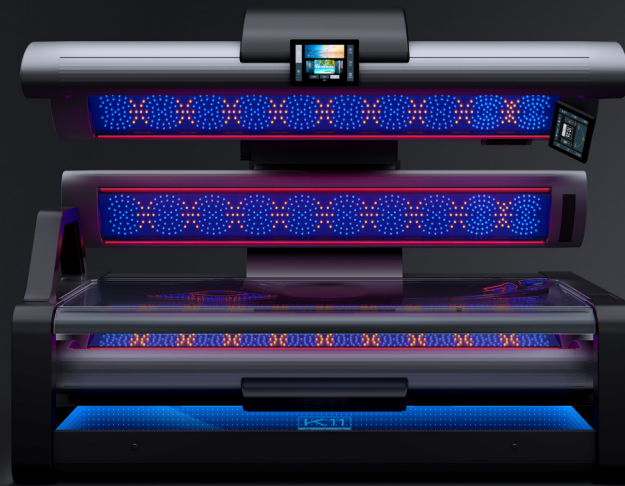

AQUA
COOL

optional

3D SOUND
SYSTEM

WEB
RADIO

Black

Wonder White

Space Grey

White

BLUETOOTH

QUIET
TANNING

WIRELESS
CHARGER

KBL 8
SOFTTRONIC

INFINITY MIRROR

*excl. VAT