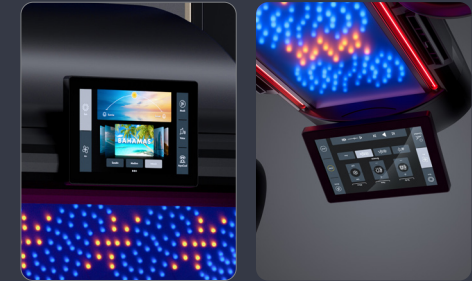

AIRBREEZE PRO FACE & BODY

optional

AIR
CONDITION

SUN
CONTROL

10" SMARTCONTROL VIDEO PLAYER

STARTING AT 99.900 EUR*

SUNFINITY FACE & BODY

VOICE
ASSIST

AQUA
COOL

optional

3D SOUND
SYSTEM

WEB
RADIO

Black

Wonder White

Space Grey

White