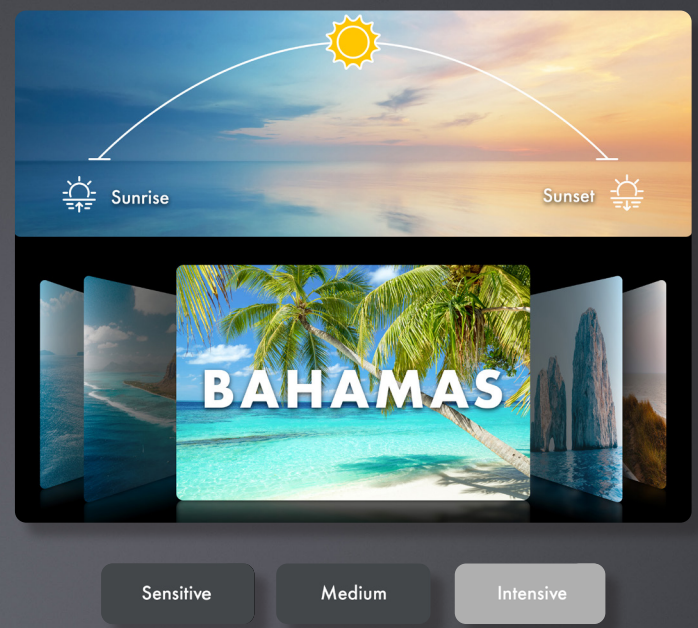

REDEFINING SUNSHINE

K11
a i r

EXPRESS YOUR INDIVIDUALITY!

For the first time, a solarium is using LEDs for the spectra of UVA, UVB, and red light. This opens up completely new possibilities to make your tanning experience even more individual. Choose your dream destination, shift the sun to the desired time of day, and enjoy your short getaway.

SUNRISE

EXPERIENCE THE SUNRISE ON CAPRI, ...

PEAK SUNSHINE

... ENJOY PEAK SUNSHINE FROM HAWAII, ...

SUNSET

... OR FEEL THE SUNSET IN MONACO.

UV-CONFIGURATION

SunFinity LED-Technology:

AQUA
COOL

optional

3D SOUND
SYSTEM

WEB
RADIO

Black

Wonder White

Space Grey

White