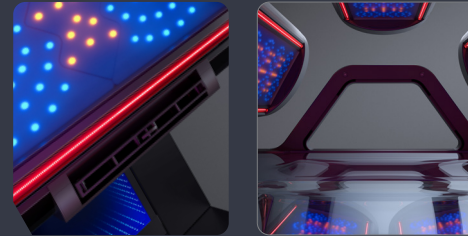

REDEFINING SUNSHINE

K11
a i r

EXPRESS YOUR INDIVIDUALITY!

For the first time, a solarium is using LEDs for the spectra of UVA, UVB, and red light. This opens up completely new possibilities to make your tanning experience even more individual. Choose your dream destination, shift the sun to the desired time of day, and enjoy your short getaway.

AIRBREEZE PRO FACE & BODY

optional

AIR
CONDITION

SUN
CONTROL

10" SMARTCONTROL VIDEO PLAYER

STARTING AT 99.900 EUR*

SUNFINITY FACE & BODY

VOICE
ASSIST

AQUA
COOL

optional

3D SOUND
SYSTEM

WEB
RADIO

Black

Wonder White

Space Grey

White