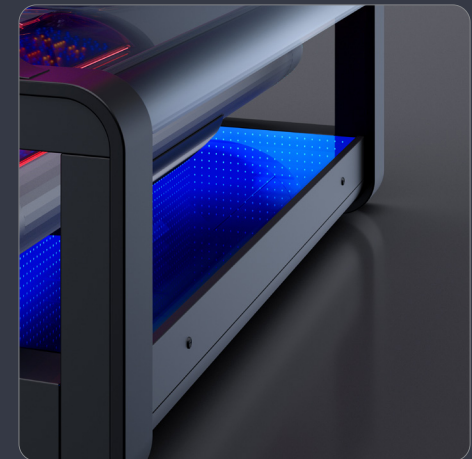

AQUA
COOL

optional

3D SOUND
SYSTEM

WEB
RADIO

Black

Wonder White

Space Grey

White

BLUETOOTH

QUIET
TANNING

WIRELESS
CHARGER

KBL 8
SOFTTRONIC

INFINITY MIRROR

*excl. VAT