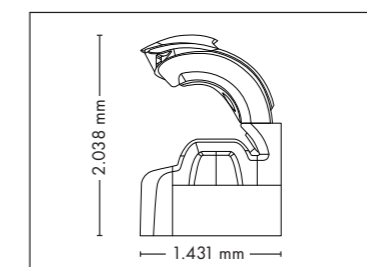

Nominal power min. 13,2 kW / max. 14,6 kW (with AC)

Colors are available for all UV-configurations

UNIT DIMENSIONS

Closed (length x width x height)
2.397 mm x 1.502 mm x 1.597 mm

Open (length x width x height)
2.397 mm x 1.502 mm x 1.998 mm

UNIT DIMENSIONS

Closed (length x width x height)
2.384 mm x 1.603 mm x 1.539 mm

Open (length x width x height)
2.384 mm x 1.431 mm x 2.038 mm

STANDARD

STANDARD

ACCESSOIRES

Price excl. VAT in Euro

• Exhaust air duct	440,-
• Exhaust air hose (Ø 300 mm, white, length 3 m, 2 hose clamps)	145,-
• Thermostatic cabin temperature controlling	280,-
• megaTimer	350,-

FULLY EQUIPED

UNIT DIMENSIONS

Closed (length x width x height)
2.384 mm x 1.603 mm x 1.539 mm

Open (length x width x height)
2.384 mm x 1.431 mm x 2.038 mm

STANDARD

OPTIONAL FEATURES

1.625,- 2.475,- 420,-

WELLNESS PACKAGE