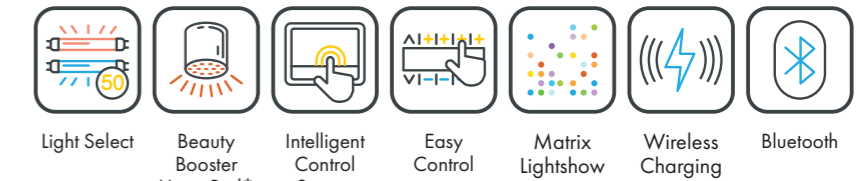

COLOR

NEW TECHNOLOGY

SunSphere Facials*
SunSphere Shoulders
Video Player

STANDARD

Light Select
Beauty Booster HyperRed*
Intelligent Control System
Easy Control
Matrix Lightshow
Wireless Charging
Bluetooth