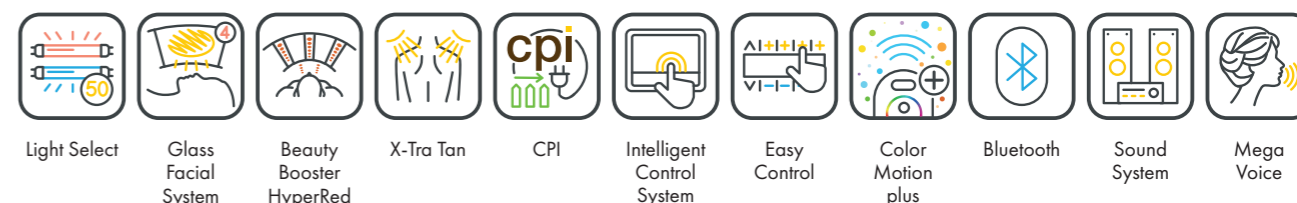

STANDARD

STANDARD

ACCESSOIRES

Price excl. VAT in Euro

• Exhaust air duct	440,-
• Exhaust air hose (Ø 300 mm, white, length 3 m, 2 hose clamps)	145,-
• Thermostatic cabin temperature controlling	280,-
• megaTimer	350,-