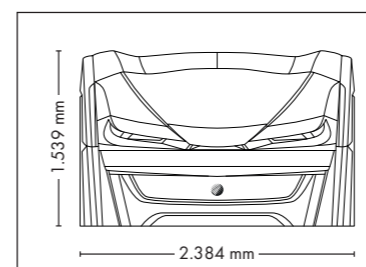

Nominal power min. 11,1 kW / max. 12,5 kW (with AC)

FULLY EQUIPED

UNIT DIMENSIONS

Closed (length x width x height)
2.397 mm x 1.502 mm x 1.597 mm

Open (length x width x height)
2.397 mm x 1.502 mm x 1.998 mm

Nominal power min. 13,2 kW / max. 14,6 kW (with AC)

Colors are available for all UV-configurations

UNIT DIMENSIONS

Closed (length x width x height)
2.397 mm x 1.502 mm x 1.597 mm

Open (length x width x height)
2.397 mm x 1.502 mm x 1.998 mm

FULLY EQUIPED

UNIT DIMENSIONS

Closed (length x width x height)
2.384 mm x 1.603 mm x 1.539 mm

Open (length x width x height)
2.384 mm x 1.431 mm x 2.038 mm

STANDARD

OPTIONAL FEATURES

1.625,- 2.475,- 420,-

WELLNESS PACKAGE