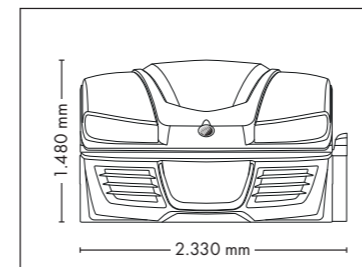

PURE BEAUTY

UNIT DIMENSIONS

Closed (length x width x height)
2.330 mm x 1.610 mm x 1.480 mm

Open (length x width x height)
2.330 mm x 1.440 mm x 1.800 mm

STANDARD

LIGHT COMPONENTS AND PERFORMANCE

Price excl. VAT in Euro

pureBeauty		27.795,-
Canopy	26 x beautyLight lamps (210 cm) 90 x Beauty Booster HyperRed	max. 180 W
Bench	16 x beautyLight lamps (190 cm)	max. 120 W
Nominal power	9 kW (with AC)	

OPTIONAL FEATURES

SOUND SYSTEM

POWER PACKAGE

ACCESSOIRES

Price excl. VAT in Euro

• Exhaust air duct	440,-
• Exhaust air hose (Ø 300 mm, white, length 3 m, 2 hose clamps)	145,-
• Thermostatic cabin temperature controlling	280,-
• megaTimer	350,-