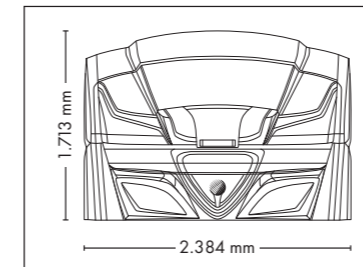

Nominal power min. 11,1 kW / max. 12,5 kW (with AC)

FULLY EQUIPED

UNIT DIMENSIONS

Closed (length x width x height)
2.397 mm x 1.502 mm x 1.597 mm

Open (length x width x height)
2.397 mm x 1.502 mm x 1.998 mm

Nominal power min. 13,2 kW / max. 14,6 kW (with AC)

Colors are available for all UV-configurations

UNIT DIMENSIONS

Closed (length x width x height)
2.397 mm x 1.502 mm x 1.597 mm

Open (length x width x height)
2.397 mm x 1.502 mm x 1.998 mm

8000 alpha smartSun

Canopy	26 x smartSunlight lamps (180 cm)	max. 200 W
	4 x pureFacials	max. 700 W
	2 x Shoulder tanner	250 W
	70 x Beauty Booster HyperRed (face, décolleté, legs)	
Bench	24 x smartSunlight lamps (190 cm)	max. 200 W
Nominal power	min. 13,6 kW / max. 15,0 kW (with AC)	

Colors are available for all UV-configurations

UNIT DIMENSIONS

Closed (length x width x height)
2.384 mm x 1.430 mm x 1.713 mm

Open (length x width x height)
2.384 mm x 1.430 mm x 2.087 mm

COLOR

STANDARD

STANDARD