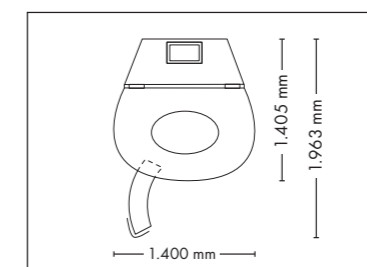

Closed (length x width x height)
1.400 mm x 1.405 mm x 2.180 mm

Open (length x width x height)
1.400 mm x 1.963 mm x 2.180 mm

COLOR

STANDARD

OPTIONAL FEATURES

5.595,-

SOUND SYSTEM

1.345,-

Closed (length x width x height)
1.400 mm x 1.405 mm x 2.180 mm

Open (length x width x height)
1.400 mm x 1.963 mm x 2.180 mm

COLOR

STANDARD

OPTIONAL FEATURES

5.595,- 1.065,-

SOUND SYSTEM

1.345,-