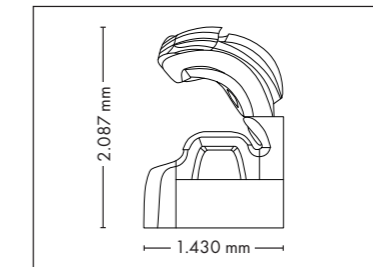

Nominal power min. 11,1 kW / max. 12,5 kW (with AC)

FULLY EQUIPED

UNIT DIMENSIONS

Closed (length x width x height)
2.397 mm x 1.502 mm x 1.597 mm

Open (length x width x height)
2.397 mm x 1.502 mm x 1.998 mm

Nominal power min. 13,2 kW / max. 14,6 kW (with AC)

Colors are available for all UV-configurations

UNIT DIMENSIONS

Closed (length x width x height)
2.397 mm x 1.502 mm x 1.597 mm

Open (length x width x height)
2.397 mm x 1.502 mm x 1.998 mm

Colors are available for all UV-configurations

UNIT DIMENSIONS

Closed (length x width x height)
2.384 mm x 1.430 mm x 1.713 mm

Open (length x width x height)
2.384 mm x 1.430 mm x 2.087 mm

COLOR

STANDARD

STANDARD