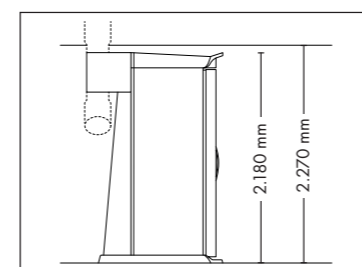

UNIT DIMENSIONS

Closed (length x width x height)
2.330 mm x 1.610 mm x 1.480 mm

Open (length x width x height)
2.330 mm x 1.440 mm x 1.800 mm

COLOR

STANDARD

OPTIONAL FEATURES

1.290,- **1.790,-** **1.425,-** **995,-**
30 x (face, décolleté)

4800

UNIT DIMENSIONS

Closed (length x width x height)
2.330 mm x 1.580 mm x 1.370 mm

Open (length x width x height)
2.330 mm x 1.440 mm x 1.710 mm

STANDARD

UV COMPONENTS AND PERFORMANCE

Price excl. VAT in Euro

UNIT DIMENSIONS

Closed (length x width x height)
1.400 mm x 1.405 mm x 2.180 mm

Open (length x width x height)
1.400 mm x 1.963 mm x 2.180 mm

STANDARD

OPTIONAL FEATURE

VibraNano

5.595,-

SOUND SYSTEM