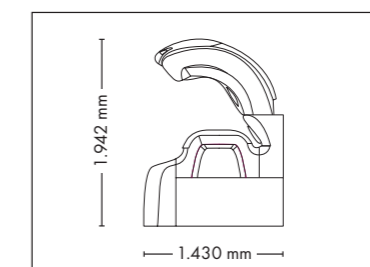

6800 ALPHA SMARTSUN

UNIT DIMENSIONS

Closed (length x width x height)
2.384 mm x 1.430 mm x 1.534 mm

Open (length x width x height)
2.384 mm x 1.430 mm x 1.942 mm

STANDARD

UV COMPONENTS AND PERFORMANCE		Price excl. VAT in Euro	
	electronic Power	cpi energy	
6800 alpha smartSun			34.585,- 36.025,-
Canopy	26 x smartSunlight lamps (180 cm) 4 x pureFacials		max. 160 W max. 500 W
Bench	20 x smartSunlight lamps (190 cm)		max. 180 W
Nominal power	14 kW (with AC)		

UNIT DIMENSIONS

Closed (length x width x height)
2.384 mm x 1.430 mm x 1.534 mm

Open (length x width x height)
2.384 mm x 1.430 mm x 1.942 mm

STANDARD

OPTIONAL FEATURES

1.715,- 1.790,- 1.425,- 995,-

1.345,-