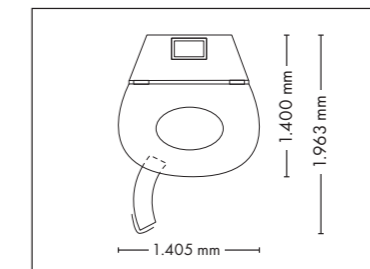

UNIT DIMENSIONS

Closed (length x width x height)
2.330 mm x 1.610 mm x 1.480 mm

Open (length x width x height)
2.330 mm x 1.440 mm x 1.800 mm

COLOR

STANDARD

OPTIONAL FEATURES

1.290,- **1.790,-** **1.425,-** **995,-**
30 x (face, décolleté)

Nominal power 11 kW

UNIT DIMENSIONS

Closed (length x width x height)
1.400 mm x 1.405 mm x 2.180 mm

Open (length x width x height)
1.400 mm x 1.963 mm x 2.180 mm

STANDARD

OPTIONAL FEATURE

VibraNano

5.595,-

Price excl. VAT in Euro

Tower hybridSun

17.385,-

Lamps	26 x pureSunlight lamps (190 cm)	180 W
	26 x smartSunlight lamps (190 cm)	180 W
Nominal power	11 kW	

UNIT DIMENSIONS

Closed (length x width x height)
1.400 mm x 1.405 mm x 2.180 mm

Open (length x width x height)
1.400 mm x 1.963 mm x 2.180 mm

STANDARD

OPTIONAL FEATURE

VibraNano

5.595,-

SOUND SYSTEM

Bluetooth

Sound System