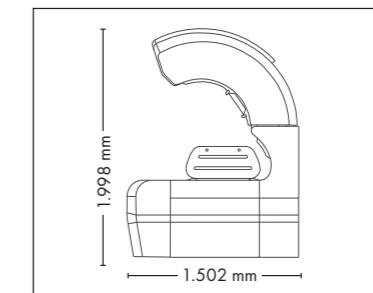

Nominal power min. 11,1 kW / max. 12,5 kW (with AC)

FULLY EQUIPED

UNIT DIMENSIONS

Closed (length x width x height)
2.397 mm x 1.502 mm x 1.597 mm

Open (length x width x height)
2.397 mm x 1.502 mm x 1.998 mm