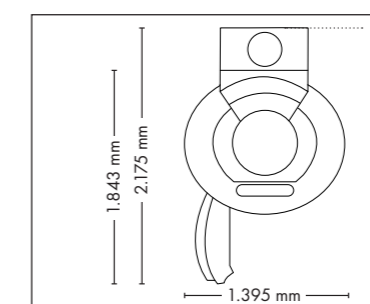

UNIT DIMENSIONS

Closed (length x width x height)
2.330 mm x 1.610 mm x 1.480 mm

Open (length x width x height)
2.330 mm x 1.440 mm x 1.800 mm

COLOR

STANDARD

OPTIONAL FEATURES

1.290,- **1.790,-** **1.425,-** **995,-**
30 x (face, décolleté)

4800

UNIT DIMENSIONS

Closed (length x width x height)
2.330 mm x 1.580 mm x 1.370 mm

Open (length x width x height)
2.330 mm x 1.440 mm x 1.710 mm

STANDARD

UV COMPONENTS AND PERFORMANCE

Price excl. VAT in Euro

Price excl. VAT in Euro

pureENERGY 5.0

23.585,-

Lamps 52 x pureSunlight lamps (200 cm)

180 W

Nominal power 9 kW

UNIT DIMENSIONS

Closed (length x width x height)
1.395 mm x 1.233 mm x 2.368 mm

Open (length x width x height)
1.395 mm x 1.843 mm x 2.368 mm

STANDARD

OPTIONAL FEATURES

1.425,- 5.595,-

SOUND SYSTEM

1.345,-

ACCESSOIRES

Price excl. VAT in Euro