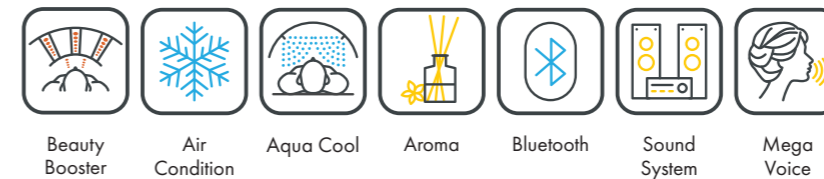

OPTIONAL FEATURES

1.290,- **1.790,-** **1.425,-** **995,-**
30 x (face, décolleté)

SOUND SYSTEM

1.345,-