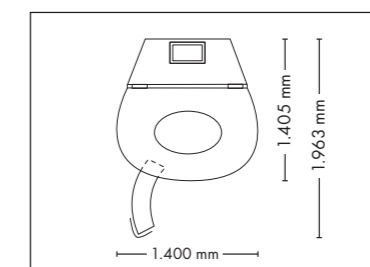

UNIT DIMENSIONS

Closed (length x width x height)
1.400 mm x 1.405 mm x 2.180 mm

Open (length x width x height)
1.400 mm x 1.963 mm x 2.180 mm

STANDARD

OPTIONAL FEATURE

VibraNano

5.595,-

SOUND SYSTEM

Closed (length x width x height)
1.400 mm x 1.405 mm x 2.180 mm

Open (length x width x height)
1.400 mm x 1.963 mm x 2.180 mm

COLOR

STANDARD

OPTIONAL FEATURES

5.595,-

SOUND SYSTEM

1.345,-