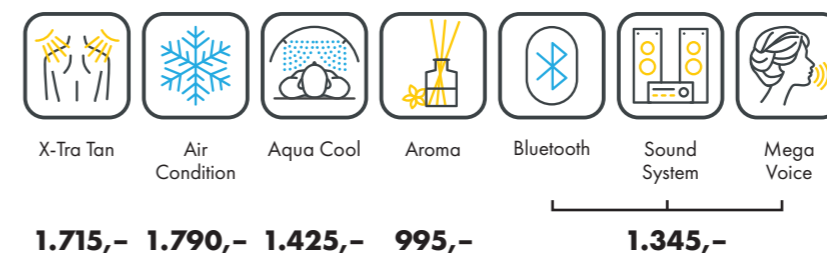

Nominal power min. 13,2 kW / max. 14,6 kW (with AC)

Colors are available for all UV-configurations

UNIT DIMENSIONS

Closed (length x width x height)
2.397 mm x 1.502 mm x 1.597 mm

Open (length x width x height)
2.397 mm x 1.502 mm x 1.998 mm

6700 ALPHA

UV COMPONENTS AND PERFORMANCE

		Price excl. VAT in Euro	
		electronic Power	cpu energy
6700 alpha	SUPER (100W/120W)	31.295,-	32.735,-
	SUPER POWER (160W/120W)	32.535,-	33.915,-
	ULTRA POWER (160W/180W)	34.075,-	35.455,-
Canopy	26 x pureSunlight lamps (180 cm) 4 x pureFacials		max. 160 W max. 500 W
Bench	20 x pureSunlight lamps (190 cm)		max. 180 W
Nominal power	SUPER	11 kW (with AC)	
	SUPER POWER	13 kW (with AC)	
	ULTRA POWER	14 kW (with AC)	

UNIT DIMENSIONS

Closed (length x width x height)
2.384 mm x 1.430 mm x 1.534 mm

Open (length x width x height)
2.384 mm x 1.430 mm x 1.942 mm

STANDARD

OPTIONAL FEATURES

1.715,- 1.790,- 1.425,- 995,-

1.345,-