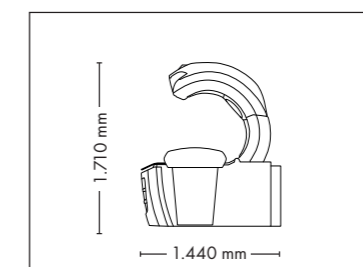

UNIT DIMENSIONS

Closed (length x width x height)
2.384 mm x 1.430 mm x 1.534 mm

Open (length x width x height)
2.384 mm x 1.430 mm x 1.942 mm

STANDARD

OPTIONAL FEATURES

1.715,- 1.790,- 1.425,- 995,-

1.345,-

UNIT DIMENSIONS

Closed (length x width x height)
2.330 mm x 1.610 mm x 1.480 mm

Open (length x width x height)
2.330 mm x 1.440 mm x 1.800 mm

COLOR

STANDARD

OPTIONAL FEATURES

1.290,- **1.790,-** **1.425,-** **995,-**
30 x (face, décolleté)

4800

UNIT DIMENSIONS

Closed (length x width x height)
2.330 mm x 1.580 mm x 1.370 mm

Open (length x width x height)
2.330 mm x 1.440 mm x 1.710 mm

STANDARD

UV COMPONENTS AND PERFORMANCE

Price excl. VAT in Euro