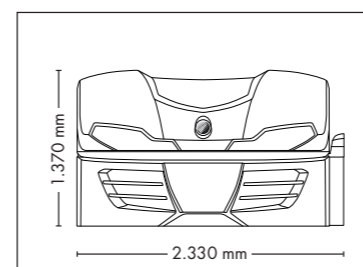

UNIT DIMENSIONS

Closed (length x width x height)
2.384 mm x 1.430 mm x 1.534 mm

Open (length x width x height)
2.384 mm x 1.430 mm x 1.942 mm

STANDARD

OPTIONAL FEATURES

1.715,- 1.790,- 1.425,- 995,-

1.345,-

UNIT DIMENSIONS

Closed (length x width x height)
2.330 mm x 1.610 mm x 1.480 mm

Open (length x width x height)
2.330 mm x 1.440 mm x 1.800 mm

COLOR

STANDARD

OPTIONAL FEATURES

1.290,- **1.790,-** **1.425,-** **995,-**
30 x (face, décolleté)

4800

UNIT DIMENSIONS

Closed (length x width x height)
2.330 mm x 1.580 mm x 1.370 mm

Open (length x width x height)
2.330 mm x 1.440 mm x 1.710 mm

STANDARD

UV COMPONENTS AND PERFORMANCE

Price excl. VAT in Euro