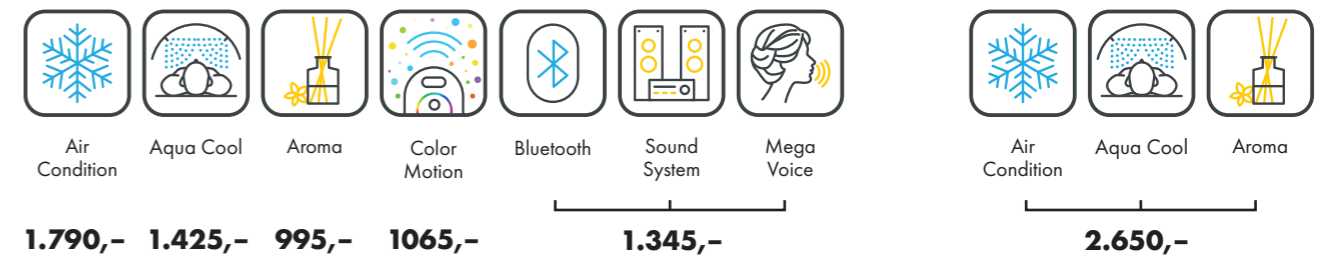

OPTIONAL FEATURES

SOUND SYSTEM

POWER PACKAGE

ACCESSOIRES

Price excl. VAT in Euro

• Exhaust air duct	440,-
• Exhaust air hose (Ø 300 mm, white, length 3 m, 2 hose clamps)	145,-
• Thermostatic cabin temperature controlling	280,-
• megaTimer	350,-