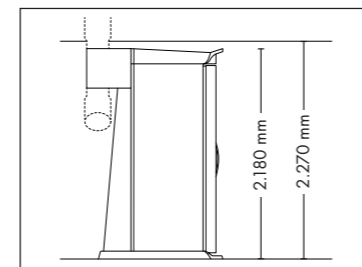

UNIT DIMENSIONS

Closed (length x width x height)
2.384 mm x 1.430 mm x 1.534 mm

Open (length x width x height)
2.384 mm x 1.430 mm x 1.942 mm

STANDARD

OPTIONAL FEATURES

1.715,- 1.790,- 1.425,- 995,-

1.345,-

UNIT DIMENSIONS

Closed (length x width x height)
2.330 mm x 1.610 mm x 1.480 mm

Open (length x width x height)
2.330 mm x 1.440 mm x 1.800 mm

COLOR

STANDARD

OPTIONAL FEATURES

1.290,- **1.790,-** **1.425,-** **995,-**
30 x (face, décolleté)

Open (length x width x height)
1.395 mm x 1.843 mm x 2.368 mm

STANDARD

OPTIONAL FEATURES

1.425,- 5.595,-

SOUND SYSTEM

1.345,-

ACCESSOIRES

Price excl. VAT in Euro

Nominal power 11 kW

UNIT DIMENSIONS

Closed (length x width x height)
1.400 mm x 1.405 mm x 2.180 mm

Open (length x width x height)
1.400 mm x 1.963 mm x 2.180 mm

STANDARD

OPTIONAL FEATURE

VibraNano

5.595,-