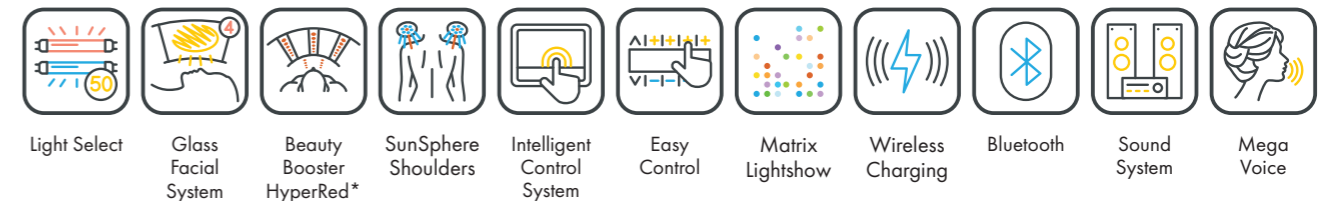

COLOR

STANDARD