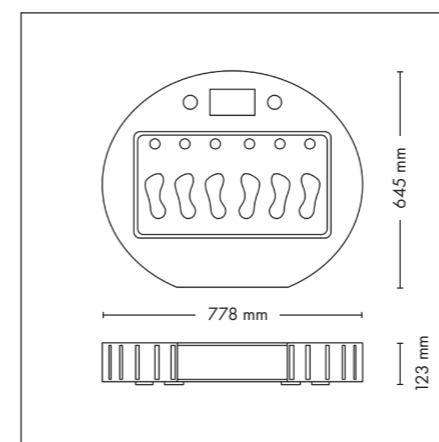

4800

UNIT DIMENSIONS

Closed (length x width x height)
2.330 mm x 1.580 mm x 1.370 mm

Open (length x width x height)
2.330 mm x 1.440 mm x 1.710 mm

STANDARD

UV COMPONENTS AND PERFORMANCE

Price excl. VAT in Euro

UV COMPONENTS AND PERFORMANCE

Price excl. VAT in Euro

Beauty Shaper

22.315,-

Lamps 50 x beautyLight lamps (190 cm)

180 W

Nominal power 11 kW

UNIT DIMENSIONS

Closed (length x width x height)
1.400 mm x 1.405 mm x 2.180 mm

Open (length x width x height)
1.400 mm x 1.963 mm x 2.180 mm

STANDARD

WELLNESS PACKAGE

Aqua Cool

Aroma

1.890,-

ACCESSOIRES

Option 1 (length x width x height)
778 mm x 645 mm x 123 mm

Option 2 (length x width x height)
762 mm x 572 mm x 123 mm

MODEL	Price excl. VAT in Euro
vibraNano	5.595,-

AVAILABLE FOR EVERY TOWER SERIES

- Option 1: pureEnergy 5.0
- Option 2: Tower smartSun, Tower hybridSun, Optima, space 3000, space 2000, Beauty Shaper, mon amie Tower, Tower revolutionD