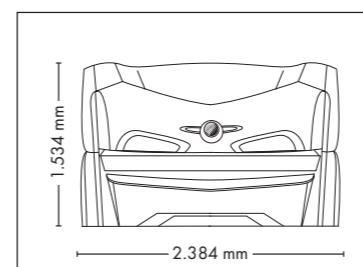

Nominal power min. 13,2 kW / max. 14,6 kW (with AC)

Colors are available for all UV-configurations

UNIT DIMENSIONS

Closed (length x width x height)
2.397 mm x 1.502 mm x 1.597 mm

Open (length x width x height)
2.397 mm x 1.502 mm x 1.998 mm

6900 ALPHA EXTRASUN

FULLY EQUIPED

UNIT DIMENSIONS

Closed (length x width x height)
2.384 mm x 1.430 mm x 1.534 mm

Open (length x width x height)
2.384 mm x 1.430 mm x 1.942 mm

STANDARD

UV COMPONENTS AND PERFORMANCE

6800 ALPHA SMARTSUN

UNIT DIMENSIONS

Closed (length x width x height)
2.384 mm x 1.430 mm x 1.534 mm

Open (length x width x height)
2.384 mm x 1.430 mm x 1.942 mm

STANDARD

UV COMPONENTS AND PERFORMANCE		Price excl. VAT in Euro	
	electronic Power	cpi energy	
6800 alpha smartSun			34.585,- 36.025,-
Canopy	26 x smartSunlight lamps (180 cm) 4 x pureFacials		max. 160 W max. 500 W
Bench	20 x smartSunlight lamps (190 cm)		max. 180 W
Nominal power	14 kW (with AC)		

UNIT DIMENSIONS

Closed (length x width x height)
2.384 mm x 1.430 mm x 1.534 mm

Open (length x width x height)
2.384 mm x 1.430 mm x 1.942 mm

STANDARD

OPTIONAL FEATURES

1.715,- 1.790,- 1.425,- 995,-

1.345,-