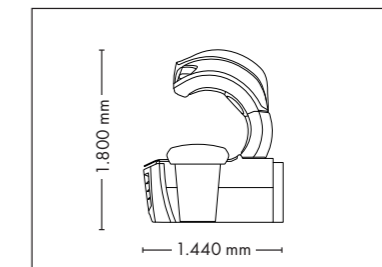

UNIT DIMENSIONS

Closed (length x width x height)
2.384 mm x 1.430 mm x 1.534 mm

Open (length x width x height)
2.384 mm x 1.430 mm x 1.942 mm

STANDARD

OPTIONAL FEATURES

1.790,- 995,-

ACCESSOIRES

Price excl. VAT in Euro

• Exhaust air duct	440,-
• Exhaust air hose (Ø 300 mm, white, length 3 m, 2 hose clamps)	145,-
• Thermostatic cabin temperature controlling	280,-
• megaTimer	350,-

PURE BEAUTY

UNIT DIMENSIONS

Closed (length x width x height)
2.330 mm x 1.610 mm x 1.480 mm

Open (length x width x height)
2.330 mm x 1.440 mm x 1.800 mm

STANDARD

LIGHT COMPONENTS AND PERFORMANCE

Price excl. VAT in Euro

pureBeauty		27.795,-
Canopy	26 x beautyLight lamps (210 cm) 90 x Beauty Booster HyperRed	max. 180 W
Bench	16 x beautyLight lamps (190 cm)	max. 120 W
Nominal power	9 kW (with AC)	