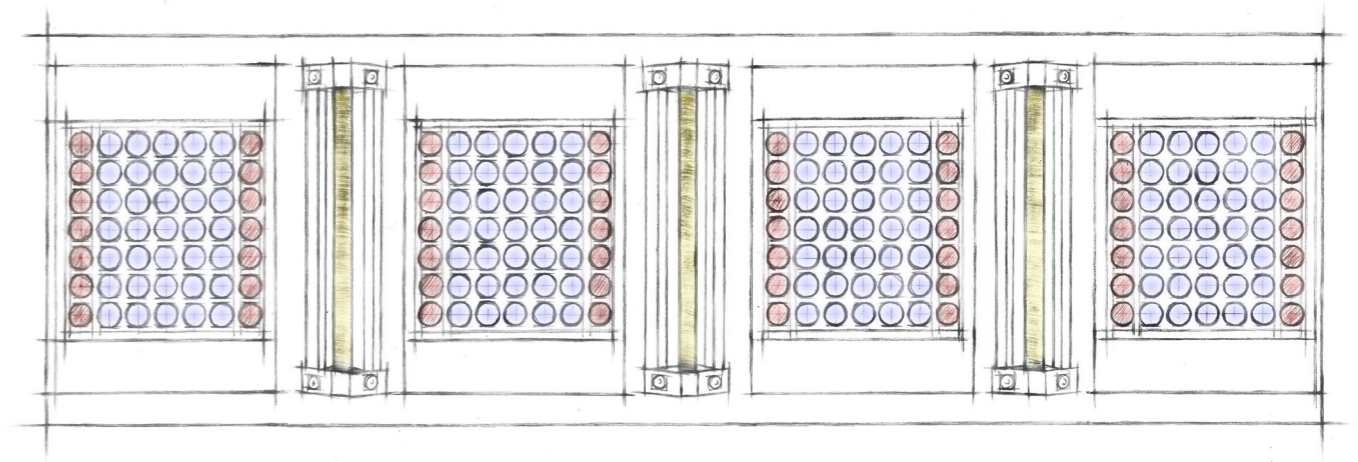

SUN IN BEST SHAPE

140 UVA-LEDs

A beautiful tan just the way you like it. 140 blue UVA LEDs guarantee an optimally dosable direct pigmentation of the face and décolleté.

3 UVB SPECIAL LAMPS

The perfectly balanced output from three yellow UVB special lamps builds up new color pigments and vitamin D in your skin.

56 BEAUTY LEDs

With 56 red Beauty LEDs, the P9S provides skin care for the face and décolleté even while sunbathing and stimulates the oxygen supply in the skin at the same time. For a beautiful complexion and a silky smooth skin.