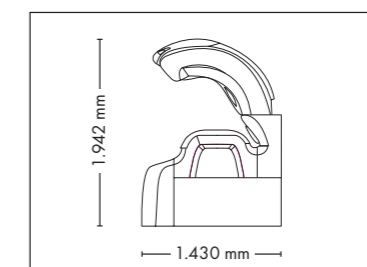

6900 ALPHA EXTRASUN

FULLY EQUIPED

UNIT DIMENSIONS

Closed (length x width x height)
2.384 mm x 1.430 mm x 1.534 mm

Open (length x width x height)
2.384 mm x 1.430 mm x 1.942 mm

STANDARD

UV COMPONENTS AND PERFORMANCE

6800 ALPHA SMARTSUN

UNIT DIMENSIONS

Closed (length x width x height)
2.384 mm x 1.430 mm x 1.534 mm

Open (length x width x height)
2.384 mm x 1.430 mm x 1.942 mm

STANDARD

UV COMPONENTS AND PERFORMANCE		Price excl. VAT in Euro	
	electronic Power	cpi energy	
6800 alpha smartSun			34.585,- 36.025,-
Canopy	26 x smartSunlight lamps (180 cm) 4 x pureFacials		max. 160 W max. 500 W
Bench	20 x smartSunlight lamps (190 cm)		max. 180 W
Nominal power	14 kW (with AC)		

UNIT DIMENSIONS

Closed (length x width x height)
2.384 mm x 1.430 mm x 1.534 mm

Open (length x width x height)
2.384 mm x 1.430 mm x 1.942 mm

STANDARD

OPTIONAL FEATURES

1.715,- 1.790,- 1.425,- 995,-

1.345,-