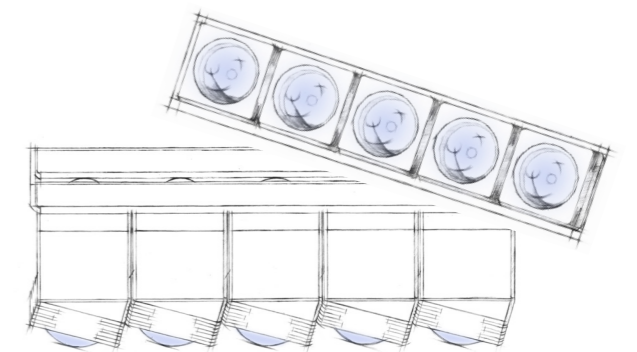

ATTENTION TO DETAIL

Particularly for an extra-beautiful tan of insteps and shins, the P9S uses special SunSphere components as a world first. Two groups, each with five angled UVA LEDs and aspherical glass lenses, guarantee excellent tanning results.