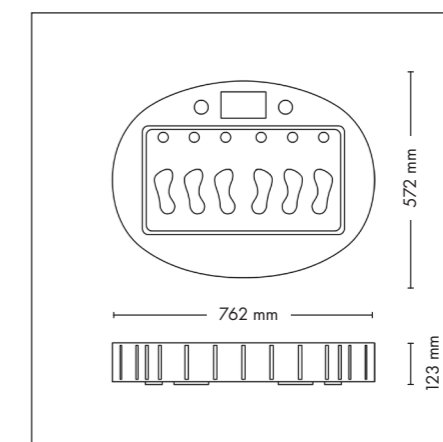

4800

UNIT DIMENSIONS

Closed (length x width x height)
2.330 mm x 1.580 mm x 1.370 mm

Open (length x width x height)
2.330 mm x 1.440 mm x 1.710 mm

STANDARD

UV COMPONENTS AND PERFORMANCE

Price excl. VAT in Euro

UV COMPONENTS AND PERFORMANCE

Price excl. VAT in Euro

Beauty Shaper

22.315,-

Lamps 50 x beautyLight lamps (190 cm)

180 W

Nominal power 11 kW

UNIT DIMENSIONS

Closed (length x width x height)
1.400 mm x 1.405 mm x 2.180 mm

Open (length x width x height)
1.400 mm x 1.963 mm x 2.180 mm

STANDARD

WELLNESS PACKAGE

Aqua Cool

Aroma

1.890,-

ACCESSOIRES

Option 1 (length x width x height)
778 mm x 645 mm x 123 mm

Option 2 (length x width x height)
762 mm x 572 mm x 123 mm

MODEL	Price excl. VAT in Euro
vibraNano	5.595,-

AVAILABLE FOR EVERY TOWER SERIES

- Option 1: pureEnergy 5.0
- Option 2: Tower smartSun, Tower hybridSun, Optima, space 3000, space 2000, Beauty Shaper, mon amie Tower, Tower revolutionD