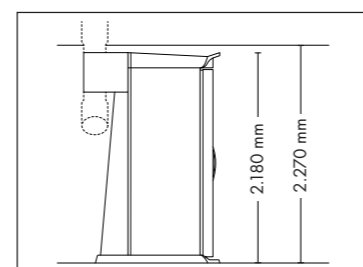

UNIT DIMENSIONS

Closed (length x width x height)
2.330 mm x 1.610 mm x 1.480 mm

Open (length x width x height)
2.330 mm x 1.440 mm x 1.800 mm

COLOR

STANDARD

OPTIONAL FEATURES

1.290,- **1.790,-** **1.425,-** **995,-**
30 x (face, décolleté)

4800

UNIT DIMENSIONS

Closed (length x width x height)
2.330 mm x 1.580 mm x 1.370 mm

Open (length x width x height)
2.330 mm x 1.440 mm x 1.710 mm

STANDARD

UV COMPONENTS AND PERFORMANCE

Price excl. VAT in Euro

UNIT DIMENSIONS

Closed (length x width x height)
1.400 mm x 1.405 mm x 2.180 mm

Open (length x width x height)
1.400 mm x 1.963 mm x 2.180 mm

STANDARD

OPTIONAL FEATURE

VibraNano

5.595,-

SOUND SYSTEM

Closed (length x width x height)
1.400 mm x 1.405 mm x 2.180 mm

Open (length x width x height)
1.400 mm x 1.963 mm x 2.180 mm

COLOR

STANDARD

OPTIONAL FEATURES

5.595,-

SOUND SYSTEM

1.345,-