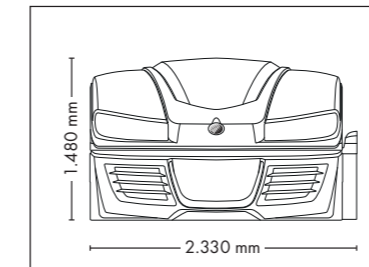

UNIT DIMENSIONS

Closed (length x width x height)
2.330 mm x 1.610 mm x 1.480 mm

Open (length x width x height)
2.330 mm x 1.440 mm x 1.800 mm

COLOR

STANDARD

OPTIONAL FEATURES

1.290,- **1.790,-** **1.425,-** **995,-**
30 x (face, décolleté)