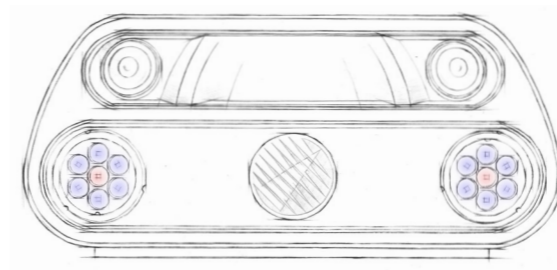

SUN IN BEST SHAPE

140 UVA-LEDs

A beautiful tan just the way you like it. 140 blue UVA LEDs guarantee an optimally dosable direct pigmentation of the face and décolleté.

3 UVB SPECIAL LAMPS

The perfectly balanced output from three yellow UVB special lamps builds up new color pigments and vitamin D in your skin.

56 BEAUTY LEDs

With 56 red Beauty LEDs, the P9S provides skin care for the face and décolleté even while sunbathing and stimulates the oxygen supply in the skin at the same time. For a beautiful complexion and a silky smooth skin.