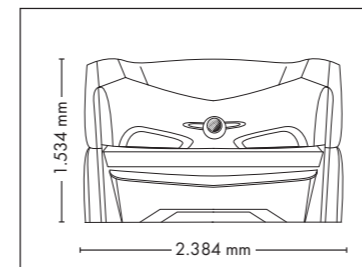

UNIT DIMENSIONS

Closed (length x width x height)
2.384 mm x 1.430 mm x 1.534 mm

Open (length x width x height)
2.384 mm x 1.430 mm x 1.942 mm

STANDARD

OPTIONAL FEATURES

1.790,- 995,-

ACCESSOIRES

Price excl. VAT in Euro