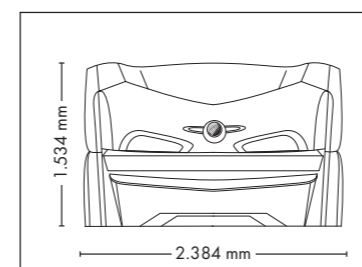

Nominal power min. 13,2 kW / max. 14,6 kW (with AC)

Colors are available for all UV-configurations

UNIT DIMENSIONS

Closed (length x width x height)
2.397 mm x 1.502 mm x 1.597 mm

Open (length x width x height)
2.397 mm x 1.502 mm x 1.998 mm

FULLY EQUIPED

UNIT DIMENSIONS

Closed (length x width x height)
2.384 mm x 1.603 mm x 1.539 mm

Open (length x width x height)
2.384 mm x 1.431 mm x 2.038 mm

STANDARD

OPTIONAL FEATURES

1.625,- 2.475,- 420,-

WELLNESS PACKAGE

6800 ALPHA SMARTSUN

UNIT DIMENSIONS

Closed (length x width x height)
2.384 mm x 1.430 mm x 1.534 mm

Open (length x width x height)
2.384 mm x 1.430 mm x 1.942 mm

STANDARD

UV COMPONENTS AND PERFORMANCE		Price excl. VAT in Euro	
	electronic Power	cpi energy	
6800 alpha smartSun			34.585,- 36.025,-
Canopy	26 x smartSunlight lamps (180 cm) 4 x pureFacials		max. 160 W max. 500 W
Bench	20 x smartSunlight lamps (190 cm)		max. 180 W
Nominal power	14 kW (with AC)		

UNIT DIMENSIONS

Closed (length x width x height)
2.384 mm x 1.430 mm x 1.534 mm

Open (length x width x height)
2.384 mm x 1.430 mm x 1.942 mm

STANDARD

OPTIONAL FEATURES

1.715,- 1.790,- 1.425,- 995,-

1.345,-