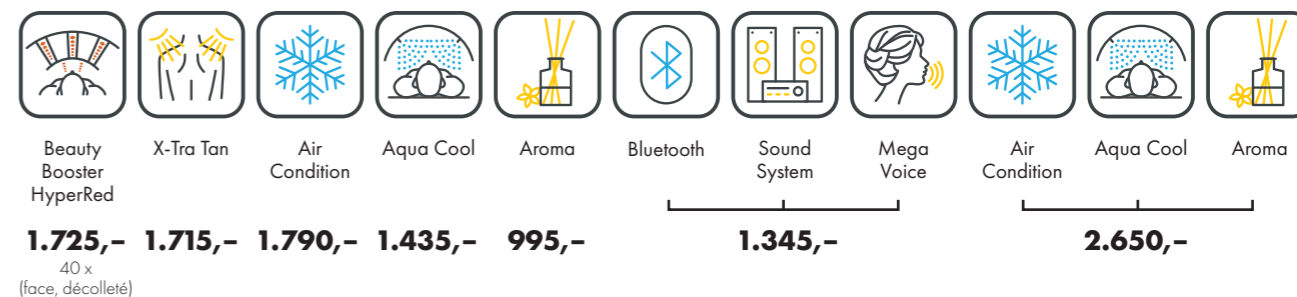

OPTIONAL FEATURES

SOUND SYSTEM

POWER PACKAGE

ACCESSOIRES

Price excl. VAT in Euro

- Exhaust air duct 440,-
- Exhaust air hose (Ø 300 mm, white, length 3 m, 2 hose clamps) 145,-
- Thermostatic cabin temperature controlling 280,-
- megaTimer 350,-