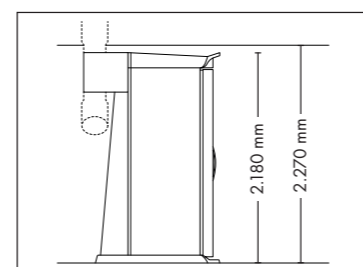

4800

UNIT DIMENSIONS

Closed (length x width x height)
2.330 mm x 1.580 mm x 1.370 mm

Open (length x width x height)
2.330 mm x 1.440 mm x 1.710 mm

STANDARD

UV COMPONENTS AND PERFORMANCE

Price excl. VAT in Euro

Closed (length x width x height)
1.400 mm x 1.405 mm x 2.180 mm

Open (length x width x height)
1.400 mm x 1.963 mm x 2.180 mm

COLOR

STANDARD

OPTIONAL FEATURES

5.595,- 1.065,-

SOUND SYSTEM

1.345,-

UNIT DIMENSIONS

Closed (length x width x height)
2.384 mm x 1.430 mm x 1.534 mm

Open (length x width x height)
2.384 mm x 1.430 mm x 1.942 mm

STANDARD

OPTIONAL FEATURES

1.790,- 995,-

ACCESSOIRES

Price excl. VAT in Euro