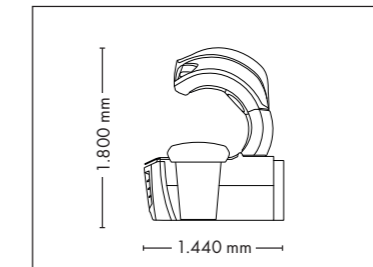

FULLY EQUIPED

UNIT DIMENSIONS

Closed (length x width x height)
2.384 mm x 1.603 mm x 1.539 mm

Open (length x width x height)
2.384 mm x 1.431 mm x 2.038 mm

STANDARD

OPTIONAL FEATURES

1.625,- 2.475,- 420,-

WELLNESS PACKAGE

UNIT DIMENSIONS

Closed (length x width x height)
2.384 mm x 1.430 mm x 1.534 mm

Open (length x width x height)
2.384 mm x 1.430 mm x 1.942 mm

STANDARD

OPTIONAL FEATURES

1.715,- 1.790,- 1.425,- 995,-

1.345,-

UNIT DIMENSIONS

Closed (length x width x height)
2.330 mm x 1.610 mm x 1.480 mm

Open (length x width x height)
2.330 mm x 1.440 mm x 1.800 mm

COLOR

STANDARD

OPTIONAL FEATURES

1.290,- **1.790,-** **1.425,-** **995,-**
30 x (face, décolleté)

4800

UNIT DIMENSIONS

Closed (length x width x height)
2.330 mm x 1.580 mm x 1.370 mm

Open (length x width x height)
2.330 mm x 1.440 mm x 1.710 mm

STANDARD

UV COMPONENTS AND PERFORMANCE

Price excl. VAT in Euro