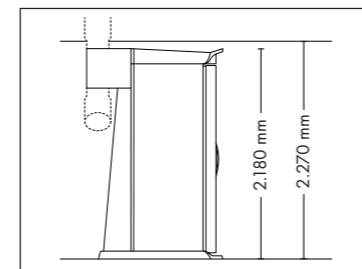

UNIT DIMENSIONS

Closed (length x width x height)
2.330 mm x 1.610 mm x 1.480 mm

Open (length x width x height)
2.330 mm x 1.440 mm x 1.800 mm

COLOR

STANDARD

OPTIONAL FEATURES

1.290,- **1.790,-** **1.425,-** **995,-**
30 x (face, décolleté)

4800

UNIT DIMENSIONS

Closed (length x width x height)
2.330 mm x 1.580 mm x 1.370 mm

Open (length x width x height)
2.330 mm x 1.440 mm x 1.710 mm

STANDARD

UV COMPONENTS AND PERFORMANCE

Price excl. VAT in Euro

Price excl. VAT in Euro

Tower hybridSun

17.385,-

Lamps	26 x pureSunlight lamps (190 cm)	180 W
	26 x smartSunlight lamps (190 cm)	180 W
Nominal power	11 kW	

UNIT DIMENSIONS

Closed (length x width x height)
1.400 mm x 1.405 mm x 2.180 mm

Open (length x width x height)
1.400 mm x 1.963 mm x 2.180 mm

STANDARD

OPTIONAL FEATURE

VibraNano

5.595,-

SOUND SYSTEM

Bluetooth

Sound System