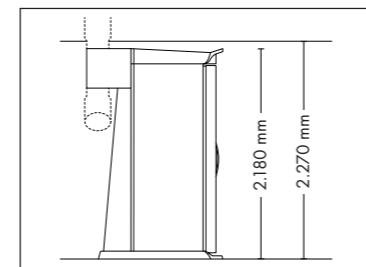

UV COMPONENTS AND PERFORMANCE

Price excl. VAT in Euro

Beauty Shaper

22.315,-

Lamps 50 x beautyLight lamps (190 cm)

180 W

Nominal power 11 kW

UNIT DIMENSIONS

Closed (length x width x height)
1.400 mm x 1.405 mm x 2.180 mm

Open (length x width x height)
1.400 mm x 1.963 mm x 2.180 mm

STANDARD

WELLNESS PACKAGE

Aqua Cool

Aroma

1.890,-

ACCESSOIRES

UNIT DIMENSIONS

Closed (length x width x height)
2.384 mm x 1.430 mm x 1.534 mm

Open (length x width x height)
2.384 mm x 1.430 mm x 1.942 mm

STANDARD

OPTIONAL FEATURES

1.790,- 995,-

ACCESSOIRES

Price excl. VAT in Euro