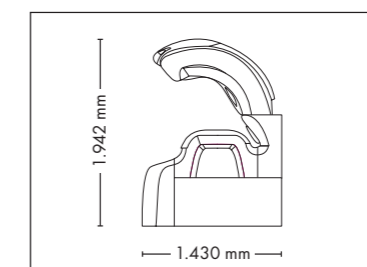

Nominal power min. 13,2 kW / max. 14,6 kW (with AC)

Colors are available for all UV-configurations

UNIT DIMENSIONS

Closed (length x width x height)
2.397 mm x 1.502 mm x 1.597 mm

Open (length x width x height)
2.397 mm x 1.502 mm x 1.998 mm

FULLY EQUIPED

UNIT DIMENSIONS

Closed (length x width x height)
2.384 mm x 1.603 mm x 1.539 mm

Open (length x width x height)
2.384 mm x 1.431 mm x 2.038 mm

STANDARD

OPTIONAL FEATURES

1.625,- 2.475,- 420,-

WELLNESS PACKAGE

6900 ALPHA EXTRASUN

FULLY EQUIPED

UNIT DIMENSIONS

Closed (length x width x height)
2.384 mm x 1.430 mm x 1.534 mm

Open (length x width x height)
2.384 mm x 1.430 mm x 1.942 mm

STANDARD

UV COMPONENTS AND PERFORMANCE