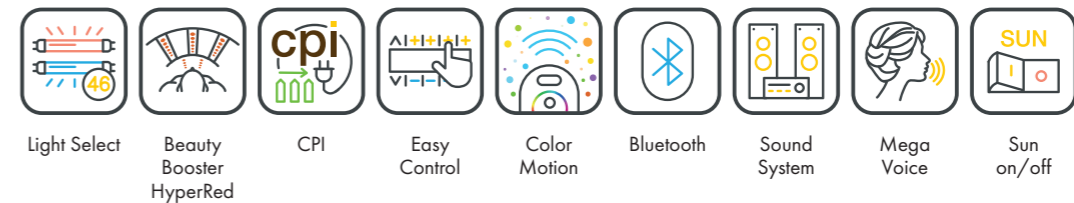

STANDARD

OPTIONAL FEATURES

1.790,- 995,-

ACCESSOIRES

Price excl. VAT in Euro

• Exhaust air duct	440,-
• Exhaust air hose (Ø 300 mm, white, length 3 m, 2 hose clamps)	145,-
• Thermostatic cabin temperature controlling	280,-
• megaTimer	350,-