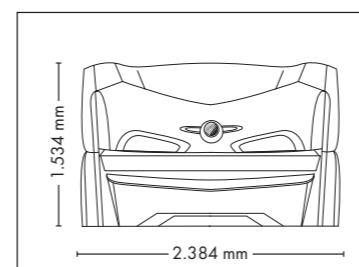

Nominal power min. 13,2 kW / max. 14,6 kW (with AC)

Colors are available for all UV-configurations

UNIT DIMENSIONS

Closed (length x width x height)
2.397 mm x 1.502 mm x 1.597 mm

Open (length x width x height)
2.397 mm x 1.502 mm x 1.998 mm

FULLY EQUIPED

UNIT DIMENSIONS

Closed (length x width x height)
2.384 mm x 1.603 mm x 1.539 mm

Open (length x width x height)
2.384 mm x 1.431 mm x 2.038 mm

STANDARD

OPTIONAL FEATURES

1.625,- 2.475,- 420,-

WELLNESS PACKAGE

6900 ALPHA EXTRASUN

FULLY EQUIPED

UNIT DIMENSIONS

Closed (length x width x height)
2.384 mm x 1.430 mm x 1.534 mm

Open (length x width x height)
2.384 mm x 1.430 mm x 1.942 mm

STANDARD

UV COMPONENTS AND PERFORMANCE

UNIT DIMENSIONS

Closed (length x width x height)
2.384 mm x 1.430 mm x 1.534 mm

Open (length x width x height)
2.384 mm x 1.430 mm x 1.942 mm

STANDARD

OPTIONAL FEATURES

1.715,- 1.790,- 1.425,- 995,-

1.345,-