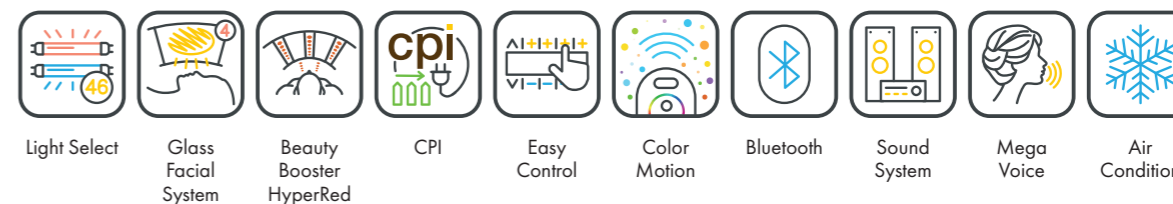

FULLY EQUIPED

UNIT DIMENSIONS

Closed (length x width x height)
2.384 mm x 1.603 mm x 1.539 mm

Open (length x width x height)
2.384 mm x 1.431 mm x 2.038 mm

STANDARD

OPTIONAL FEATURES

1.625,- 2.475,- 420,-

WELLNESS PACKAGE