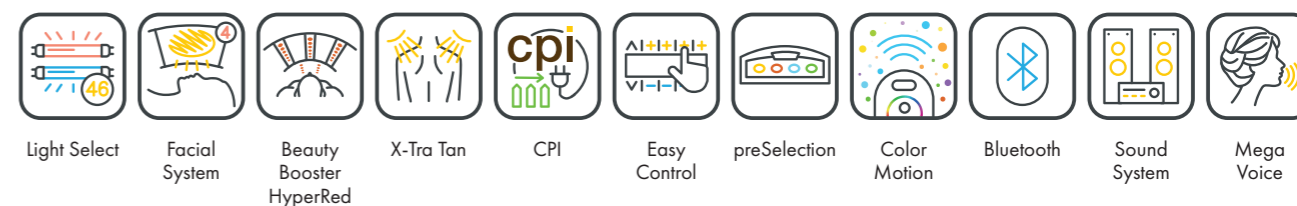

STANDARD

UV COMPONENTS AND PERFORMANCE

Price excl. VAT in Euro

6900 alpha extraSun

43.195,-

Canopy	20 x pureSunlight lamps (180 cm)	max. 200 W
	6 x extraSunlight lamps (180 cm)	max. 200 W
	4 x pureFacials	max. 500 W
	2 x Shoulder tanner	250 W
	40 x Beauty Booster HyperRed (face, décolleté)	
Bench	20 x pureSunlight lamps (190 cm)	max. 200 W
Nominal power	14 kW (with AC)	

OPTIONAL FEATURES

1.790,- 1.425,- 995,-

POWER PACKAGE

2.650,-

ACCESSOIRES

Price excl. VAT in Euro

- Exhaust air duct	440,-
- Exhaust air hose (Ø 300 mm, white, length 3 m, 2 hose clamps)	145,-
- Thermostatic cabin temperature controlling	280,-
- megaTimer	350,-