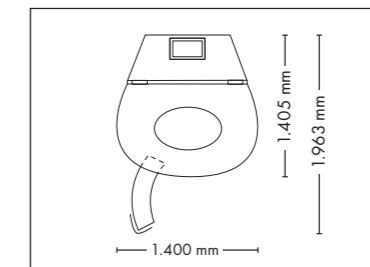

UV COMPONENTS AND PERFORMANCE

Price excl. VAT in Euro

Beauty Shaper

22.315,-

Lamps 50 x beautyLight lamps (190 cm)

180 W

Nominal power 11 kW

UNIT DIMENSIONS

Closed (length x width x height)
1.400 mm x 1.405 mm x 2.180 mm

Open (length x width x height)
1.400 mm x 1.963 mm x 2.180 mm

STANDARD

WELLNESS PACKAGE

Aqua Cool

Aroma

1.890,-

ACCESSOIRES