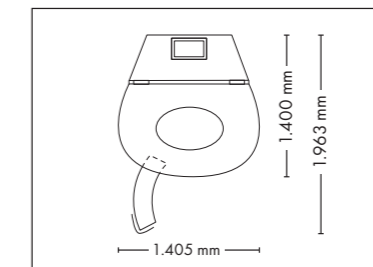

UNIT DIMENSIONS

Closed (length x width x height)
2.384 mm x 1.430 mm x 1.534 mm

Open (length x width x height)
2.384 mm x 1.430 mm x 1.942 mm

STANDARD

OPTIONAL FEATURES

1.715,- 1.790,- 1.425,- 995,-

1.345,-

UNIT DIMENSIONS

Closed (length x width x height)
2.330 mm x 1.610 mm x 1.480 mm

Open (length x width x height)
2.330 mm x 1.440 mm x 1.800 mm

COLOR

STANDARD

OPTIONAL FEATURES

1.290,- **1.790,-** **1.425,-** **995,-**
30 x (face, décolleté)

Open (length x width x height)
1.395 mm x 1.843 mm x 2.368 mm

STANDARD

OPTIONAL FEATURES

1.425,- 5.595,-

SOUND SYSTEM

1.345,-

ACCESSOIRES

Price excl. VAT in Euro

Nominal power 11 kW

UNIT DIMENSIONS

Closed (length x width x height)
1.400 mm x 1.405 mm x 2.180 mm

Open (length x width x height)
1.400 mm x 1.963 mm x 2.180 mm

STANDARD

OPTIONAL FEATURE

VibraNano

5.595,-