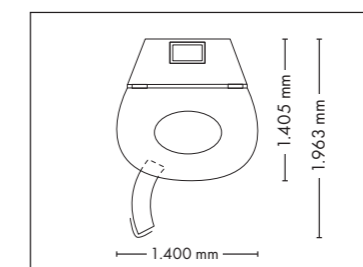

UNIT DIMENSIONS

Closed (length x width x height)
1.400 mm x 1.405 mm x 2.180 mm

Open (length x width x height)
1.400 mm x 1.963 mm x 2.180 mm

STANDARD

OPTIONAL FEATURE

VibraNano

5.595,-

SOUND SYSTEM